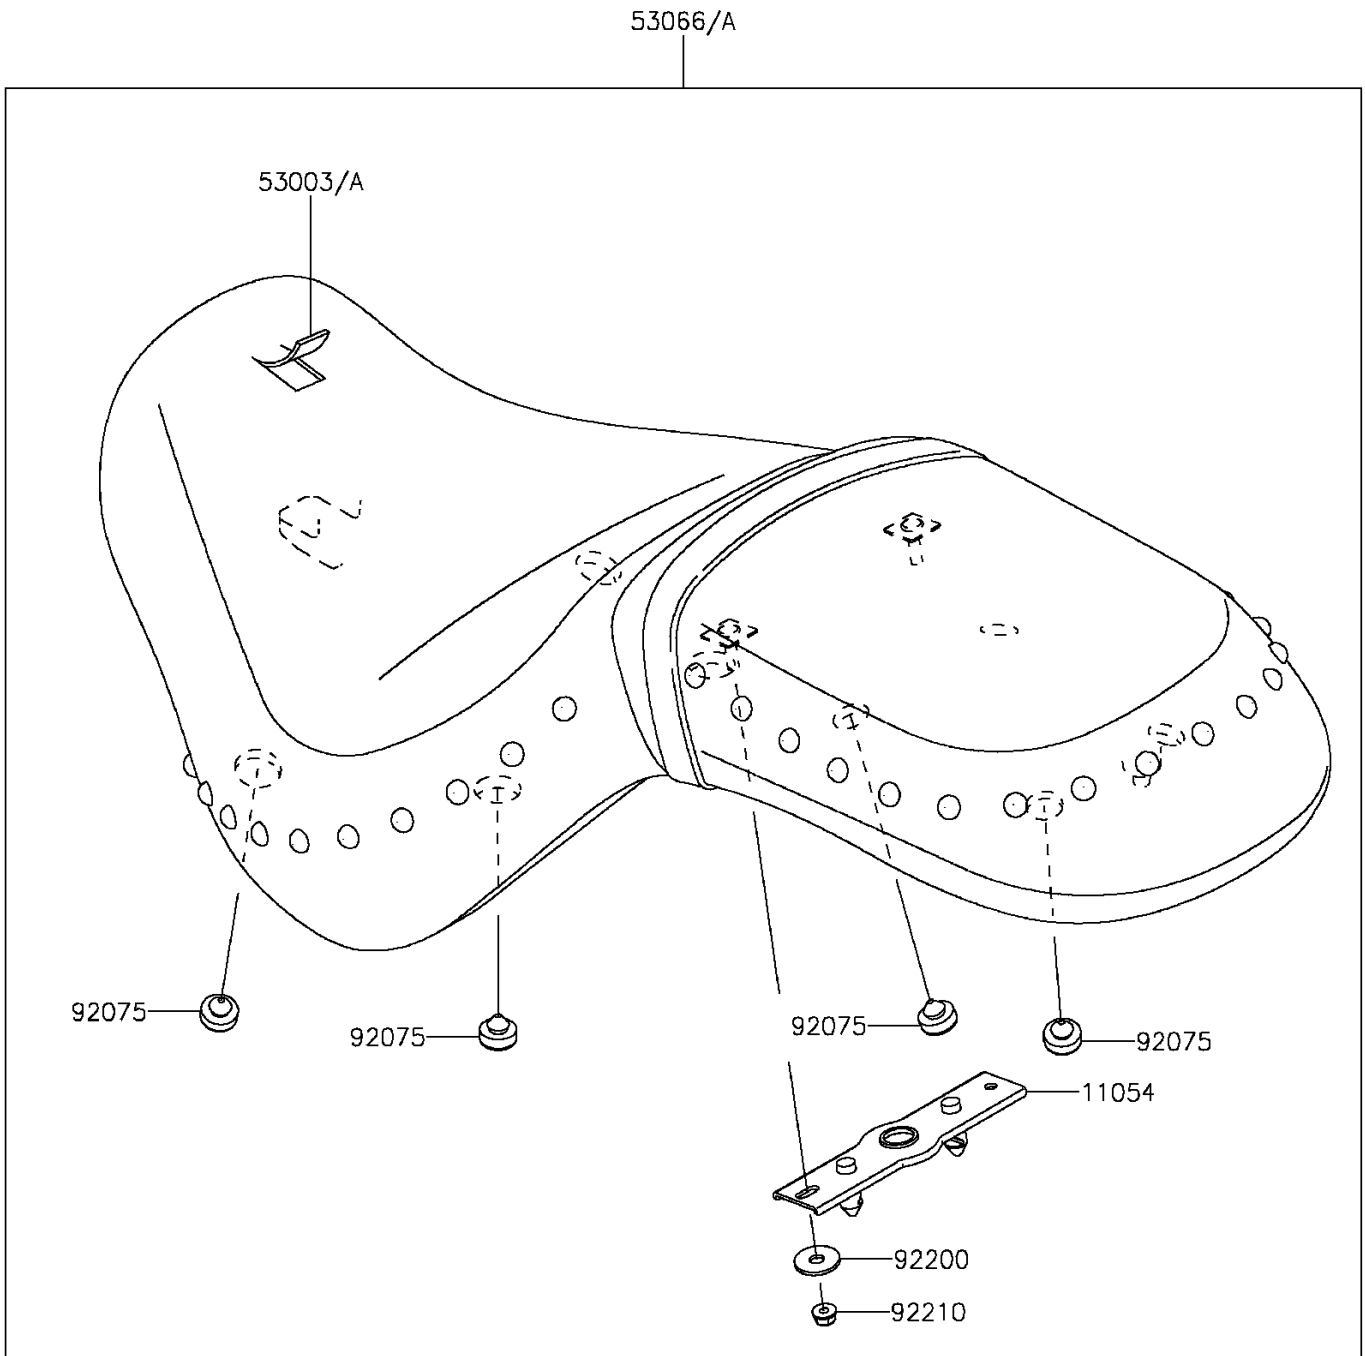

2013 VULCAN® 900 CLASSIC LT PARTS DIAGRAM

Seat

F2510

2013 VULCAN® 900 CLASSIC LT PARTS LIST

Seat

ITEM NAME	PART NUMBER	QUANTITY
BRACKET,SEAT (Ref # 11054)	11054-0417	1
LEATHER,SEAT,BLACK (Ref # 53003A)	53003-0342-MA	1
SEAT-ASSY,DUAL,W/BAND,BLACK (Ref # 53066A)	53066-0376-MA	1
DAMPER (Ref # 92075)	92075-1927	8
WASHER,6.5X20X1.6 (Ref # 92200)	92200-1569	2
NUT (Ref # 92210)	92210-0401	2