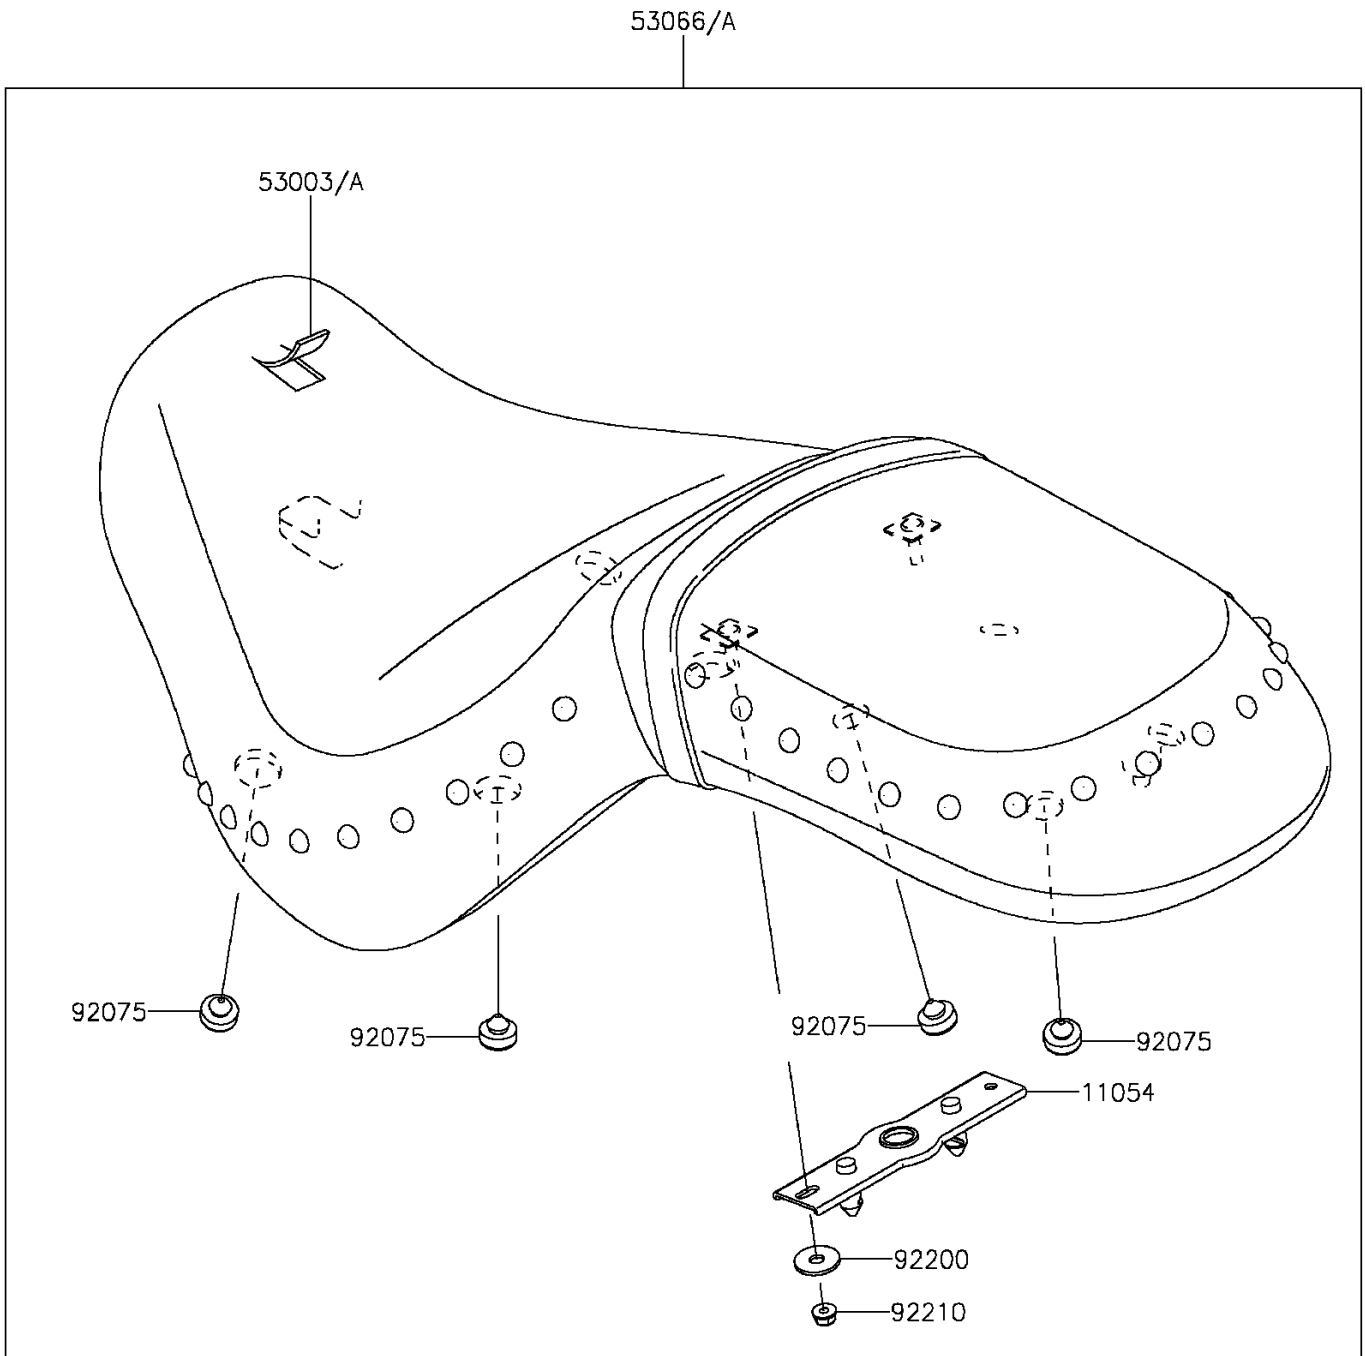

# 2013 VULCAN® 900 CLASSIC LT PARTS DIAGRAM

Seat

F2510

## 2013 VULCAN® 900 CLASSIC LT PARTS LIST

### Seat

| ITEM NAME                                  | PART NUMBER   | QUANTITY |
|--|---------------|----------|
| BRACKET,SEAT (Ref # 11054)                 | 11054-0417    | 1        |
| LEATHER,SEAT,BLACK (Ref # 53003A)          | 53003-0342-MA | 1        |
| SEAT-ASSY,DUAL,W/BAND,BLACK (Ref # 53066A) | 53066-0376-MA | 1        |
| DAMPER (Ref # 92075)                       | 92075-1927    | 8        |
| WASHER,6.5X20X1.6 (Ref # 92200)            | 92200-1569    | 2        |
| NUT (Ref # 92210)                          | 92210-0401    | 2        |