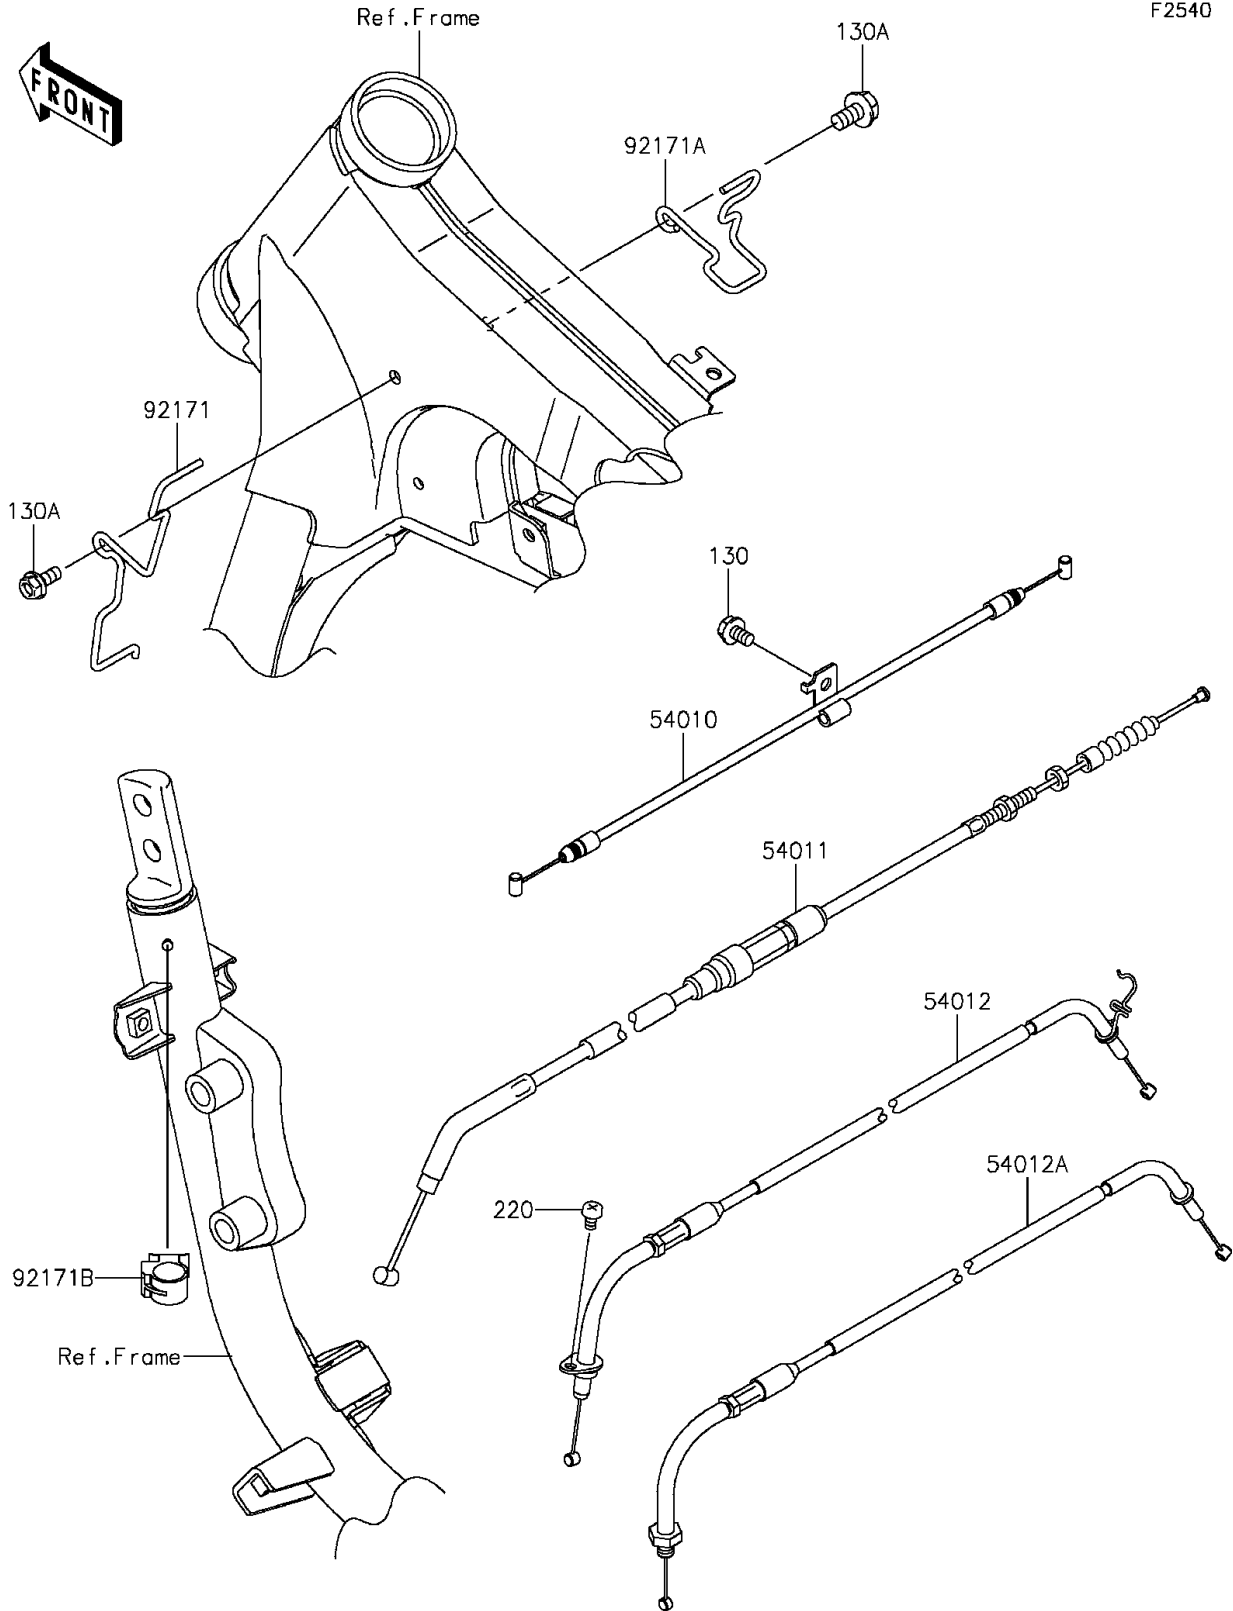

# 2013 VULCAN® 900 CLASSIC LT PARTS DIAGRAM

Cables

F2540

## 2013 VULCAN® 900 CLASSIC LT PARTS LIST

### Cables

| ITEM NAME                             | PART NUMBER | QUANTITY |
|---------------------------------------|-------------|----------|
| BOLT-FLANGED,6X10 (Ref # 130)         | 130BB0610   | 1        |
| BOLT-FLANGED,6X14 (Ref # 130A)        | 130BB0614   | 2        |
| SCREW-PAN-CROS,5X8 (Ref # 220)        | 220AB0508   | 1        |
| CABLE,SEAT LOCK (Ref # 54010)         | 54010-0065  | 1        |
| CABLE-CLUTCH (Ref # 54011)            | 54011-0070  | 1        |
| CABLE-THROTTLE,OPENING (Ref # 54012)  | 54012-0171  | 1        |
| CABLE-THROTTLE,CLOSING (Ref # 54012A) | 54012-0172  | 1        |
| CLAMP,FR,LH (Ref # 92171)             | 92171-0597  | 1        |
| CLAMP,FR,RH (Ref # 92171A)            | 92171-0605  | 1        |
| CLAMP,DIA=15 (Ref # 92171B)           | 92171-1424  | 1        |