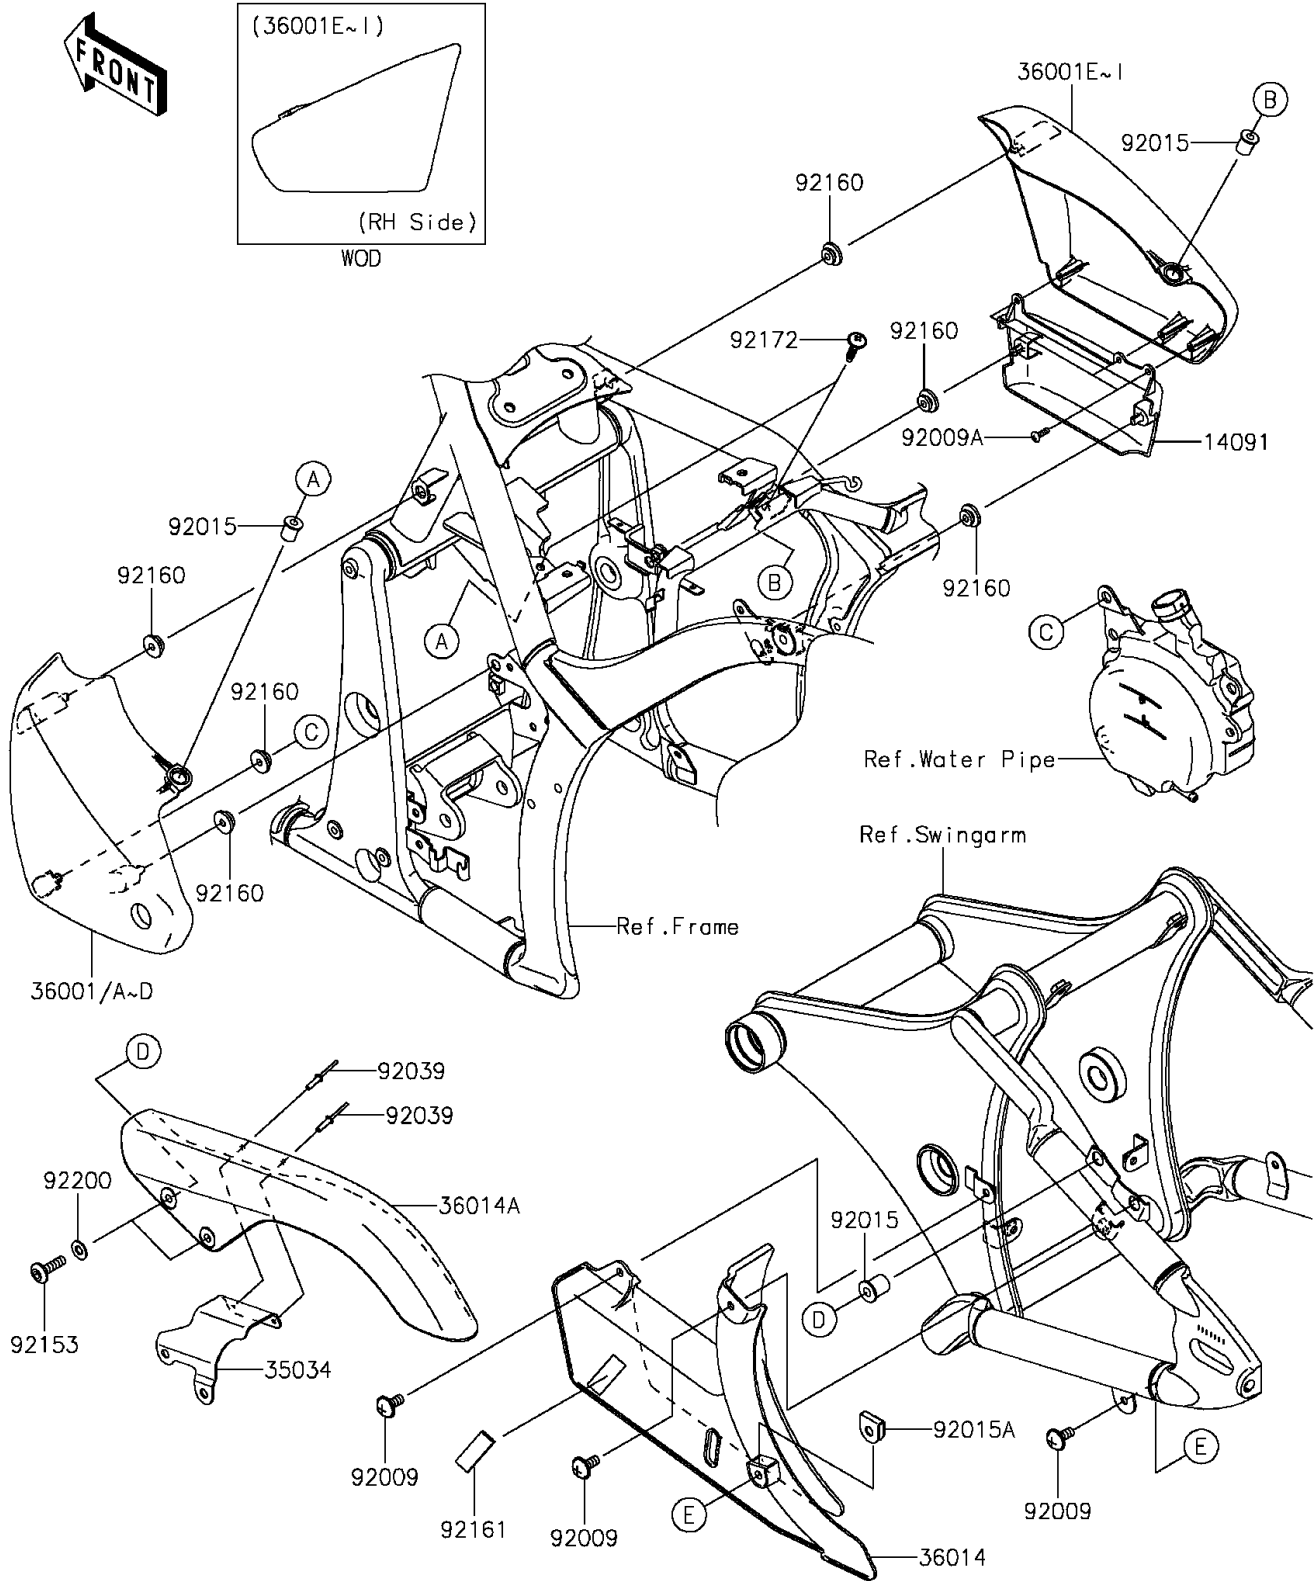

2013 VULCAN® 900 CLASSIC LT PARTS DIAGRAM

Side Covers/Chain Cover

F2610

2013 VULCAN® 900 CLASSIC LT PARTS LIST

Side Covers/Chain Cover

| ITEM NAME | PART NUMBER | QUANTITY |
|--------------------------------------|----------------|----------|
| COVER,SIDE COVER,RH (Ref # 14091) | 14091-0641 | 1 |
| REINFORCE (Ref # 35034) | 35034-0082 | 1 |
| COVER-SIDE,LH,F.EBONY (Ref # 36001B) | 36001-0081-45L | 1 |
| COVER-SIDE,RH,F.EBONY (Ref # 36001G) | 36001-0082-45L | 1 |
| CASE-CHAIN,LWR (Ref # 36014) | 36014-0031 | 1 |
| CASE-CHAIN,UPP (Ref # 36014A) | 36014-0032 | 1 |
| SCREW,6X14 (Ref # 92009) | 92009-1662 | 3 |
| SCREW,TAPPING,4X14 (Ref # 92009A) | 92009-1792 | 3 |
| NUT (Ref # 92015) | 92015-1700 | 4 |
| NUT,CLIP,6MM (Ref # 92015A) | 92015-1904 | 1 |
| RIVET (Ref # 92039) | 92039-1251 | 2 |
| BOLT,SOCKET,6X22 (Ref # 92153) | 92153-1356 | 2 |
| DAMPER (Ref # 92160) | 92160-1613 | 6 |
| DAMPER (Ref # 92161) | 92161-0124 | 1 |
| SCREW,6X26 (Ref # 92172) | 92172-0137 | 2 |
| WASHER,6.5X14X1 (Ref # 92200) | 92200-1388 | 2 |