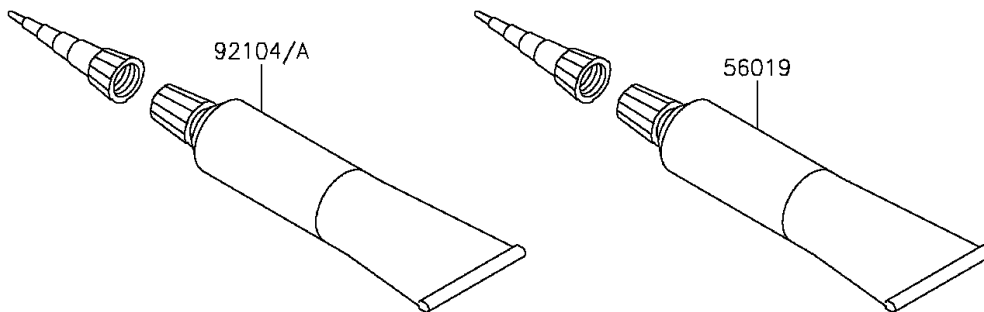

2012 VULCAN® 900 CLASSIC LT PARTS DIAGRAM

Owner's Tools

F2810

2012 VULCAN® 900 CLASSIC LT PARTS LIST

Owner's Tools

| ITEM NAME | PART NUMBER | QUANTITY |
|--|-------------|----------|
| TOOL-KIT (Ref # 56007) | 56007-0095 | 1 |
| BAG,TOOL (Ref # 56008) | 56008-1075 | 1 |
| GASKET-LIQUID,TB1211,WHITE (Ref # 56019) | 56019-120 | 1 |
| GASKET-LIQUID,TB1211F,CLEAR (Ref # 92104) | 92104-0004 | 1 |
| GASKET-LIQUID,TB1216B,BLACK (Ref # 92104A) | 92104-1064 | 1 |
| GRIP-SCREW DRIVER (Ref # 92106) | 92106-1001 | 1 |
| TOOL-DRIVER,#3PHILLIPS (Ref # 92107) | 92107-005 | 1 |
| TOOL-WRENCH,HOOK (Ref # 92110) | 92110-0018 | 1 |
| TOOL-WRENCH,ALLEN,5MM (Ref # 92110A) | 92110-1015 | 1 |
| TOOL-WRENCH,OPEN END,10X12 (Ref # 92110B) | 92110-1152 | 1 |
| TOOL-WRENCH,OPEN END,14X17 (Ref # 92110C) | 92110-1153 | 1 |
| TOOL-WRENCH,HOOK (Ref # 92110D) | 92110-1173 | 1 |
| TOOL-BAR,BOX END WRENCH (Ref # 92111) | 92111-0002 | 1 |
| TOOL-WRENCH,OPEN END,8X10 (Ref # 92126) | 92126-004 | 1 |