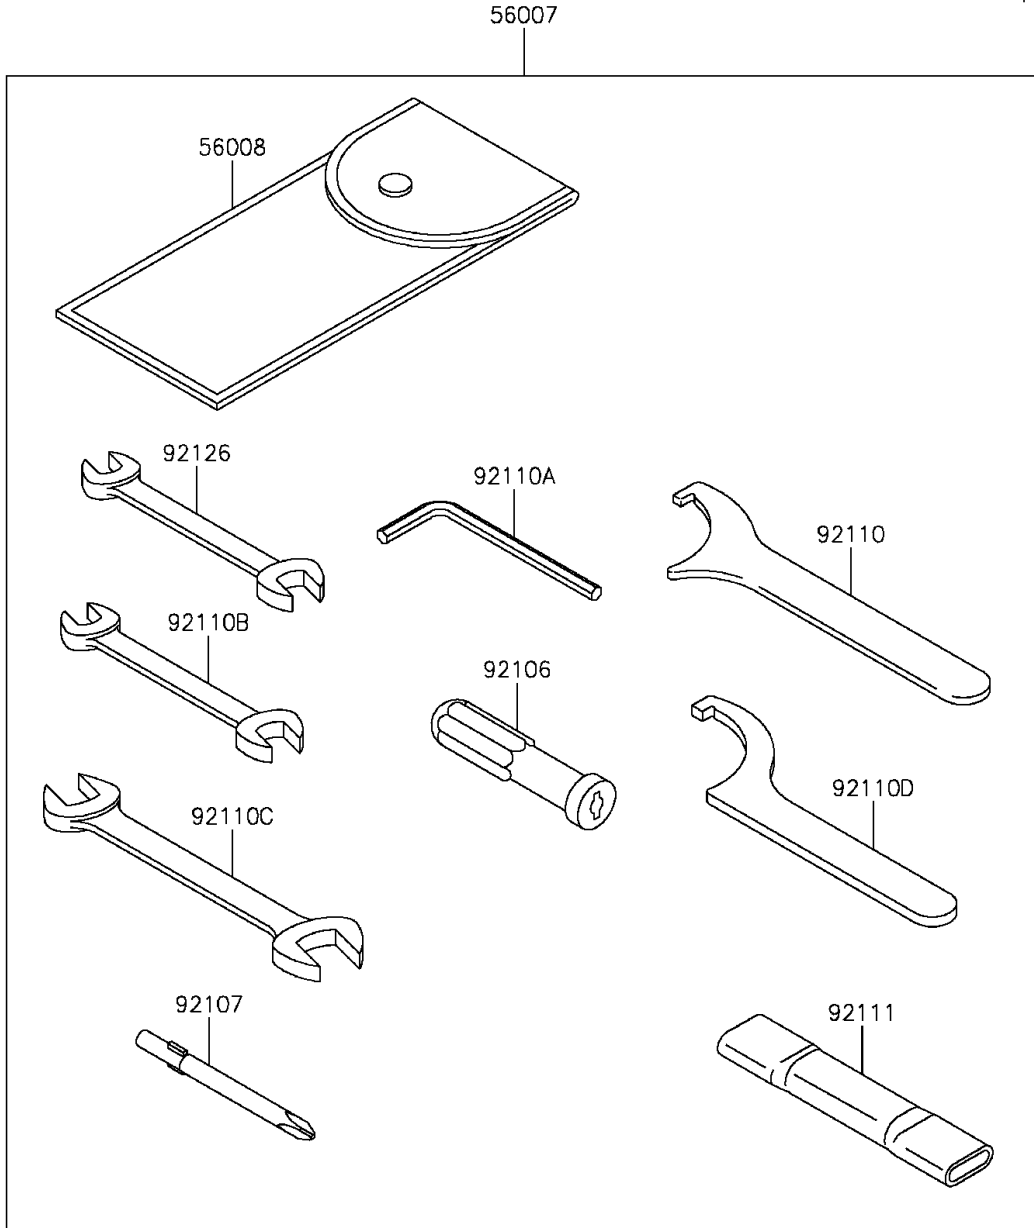

2012 VULCAN® 900 CLASSIC LT PARTS DIAGRAM

Owner's Tools

F2810

2012 VULCAN® 900 CLASSIC LT PARTS LIST

Owner's Tools

| ITEM NAME | PART NUMBER | QUANTITY |
|--|-------------|----------|
| TOOL-KIT (Ref # 56007) | 56007-0095 | 1 |
| BAG,TOOL (Ref # 56008) | 56008-1075 | 1 |
| GASKET-LIQUID,TB1211,WHITE (Ref # 56019) | 56019-120 | 1 |
| GASKET-LIQUID,TB1211F,CLEAR (Ref # 92104) | 92104-0004 | 1 |
| GASKET-LIQUID,TB1216B,BLACK (Ref # 92104A) | 92104-1064 | 1 |
| GRIP-SCREW DRIVER (Ref # 92106) | 92106-1001 | 1 |
| TOOL-DRIVER,#3PHILLIPS (Ref # 92107) | 92107-005 | 1 |
| TOOL-WRENCH,HOOK (Ref # 92110) | 92110-0018 | 1 |
| TOOL-WRENCH,ALLEN,5MM (Ref # 92110A) | 92110-1015 | 1 |
| TOOL-WRENCH,OPEN END,10X12 (Ref # 92110B) | 92110-1152 | 1 |
| TOOL-WRENCH,OPEN END,14X17 (Ref # 92110C) | 92110-1153 | 1 |
| TOOL-WRENCH,HOOK (Ref # 92110D) | 92110-1173 | 1 |
| TOOL-BAR,BOX END WRENCH (Ref # 92111) | 92111-0002 | 1 |
| TOOL-WRENCH,OPEN END,8X10 (Ref # 92126) | 92126-004 | 1 |