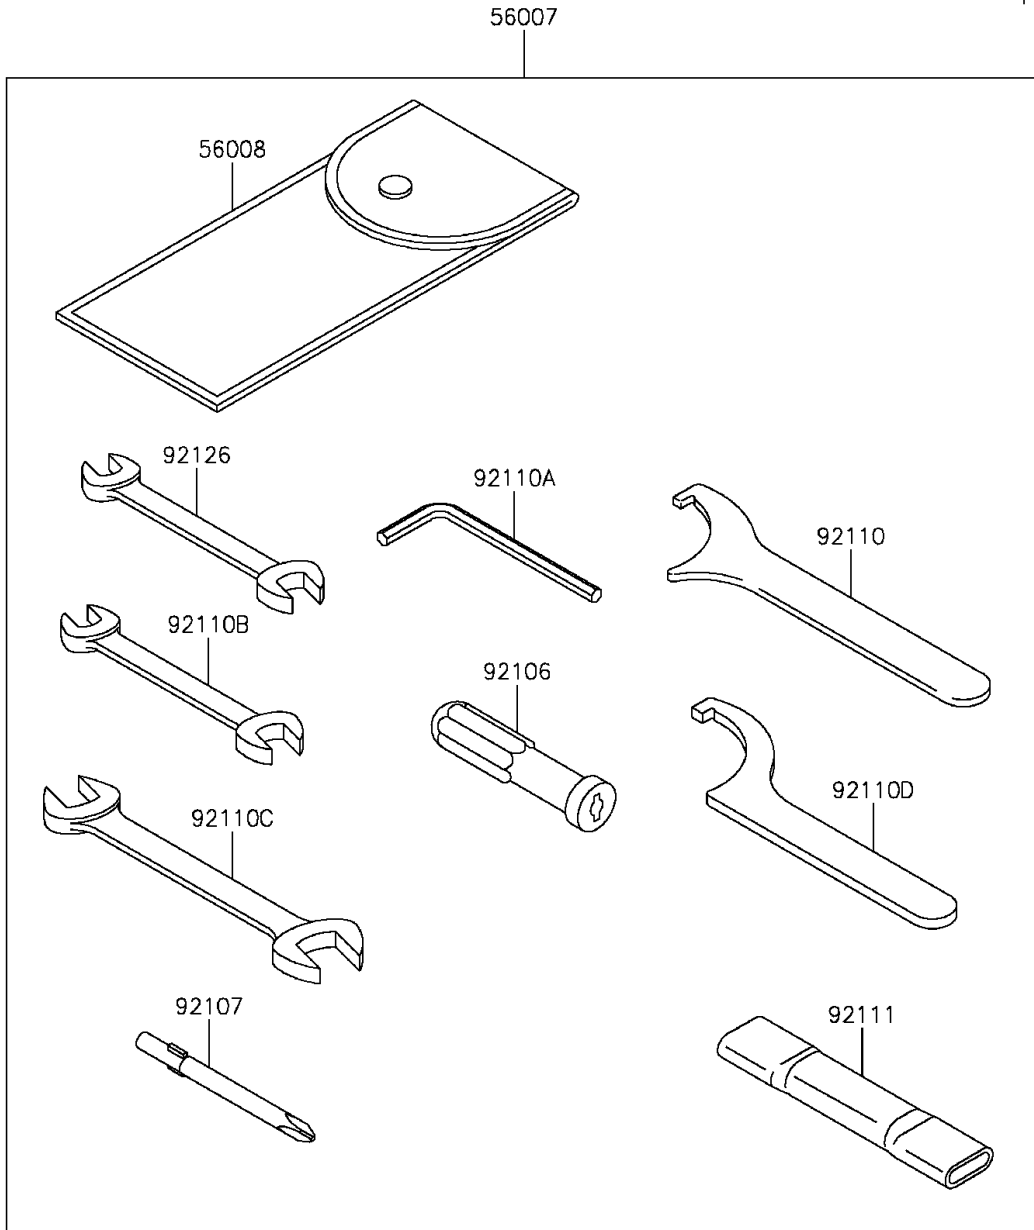

# 2013 VULCAN® 900 CLASSIC LT PARTS DIAGRAM

Owner's Tools

F2810

## 2013 VULCAN® 900 CLASSIC LT PARTS LIST

### Owner's Tools

ITEM NAME	PART NUMBER	QUANTITY
TOOL-KIT (Ref # 56007)	56007-0095	1
BAG,TOOL (Ref # 56008)	56008-1075	1
GASKET-LIQUID,TB1211,WHITE (Ref # 56019)	56019-120	1
GASKET-LIQUID,TB1211F,CLEAR (Ref # 92104)	92104-0004	1
GASKET-LIQUID,TB1216B,BLACK (Ref # 92104A)	92104-1064	1
GRIP-SCREW DRIVER (Ref # 92106)	92106-1001	1
TOOL-DRIVER,#3PHILLIPS (Ref # 92107)	92107-005	1
TOOL-WRENCH,HOOK (Ref # 92110)	92110-0018	1
TOOL-WRENCH,ALLEN,5MM (Ref # 92110A)	92110-1015	1
TOOL-WRENCH,OPEN END,10X12 (Ref # 92110B)	92110-1152	1
TOOL-WRENCH,OPEN END,14X17 (Ref # 92110C)	92110-1153	1
TOOL-WRENCH,HOOK (Ref # 92110D)	92110-1173	1
TOOL-BAR,BOX END WRENCH (Ref # 92111)	92111-0002	1
TOOL-WRENCH,OPEN END,8X10 (Ref # 92126)	92126-004	1