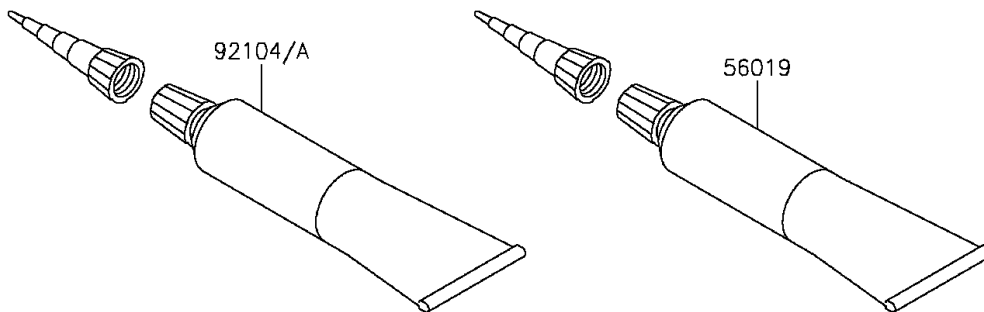

# 2013 VULCAN® 900 CLASSIC LT PARTS DIAGRAM

Owner's Tools

F2810

## 2013 VULCAN® 900 CLASSIC LT PARTS LIST

### Owner's Tools

ITEM NAME	PART NUMBER	QUANTITY
TOOL-KIT (Ref # 56007)	56007-0095	1
BAG,TOOL (Ref # 56008)	56008-1075	1
GASKET-LIQUID,TB1211,WHITE (Ref # 56019)	56019-120	1
GASKET-LIQUID,TB1211F,CLEAR (Ref # 92104)	92104-0004	1
GASKET-LIQUID,TB1216B,BLACK (Ref # 92104A)	92104-1064	1
GRIP-SCREW DRIVER (Ref # 92106)	92106-1001	1
TOOL-DRIVER,#3PHILLIPS (Ref # 92107)	92107-005	1
TOOL-WRENCH,HOOK (Ref # 92110)	92110-0018	1
TOOL-WRENCH,ALLEN,5MM (Ref # 92110A)	92110-1015	1
TOOL-WRENCH,OPEN END,10X12 (Ref # 92110B)	92110-1152	1
TOOL-WRENCH,OPEN END,14X17 (Ref # 92110C)	92110-1153	1
TOOL-WRENCH,HOOK (Ref # 92110D)	92110-1173	1
TOOL-BAR,BOX END WRENCH (Ref # 92111)	92111-0002	1
TOOL-WRENCH,OPEN END,8X10 (Ref # 92126)	92126-004	1