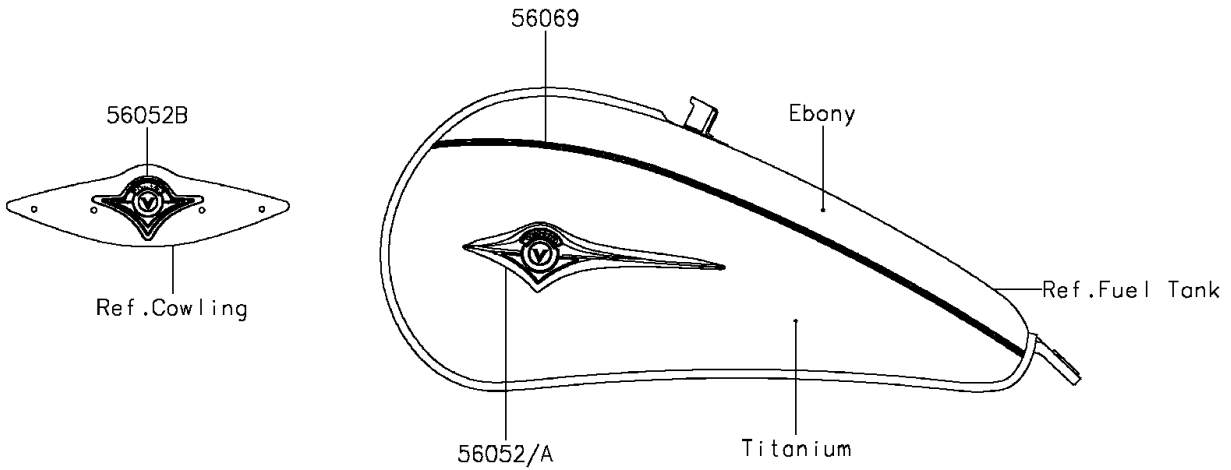

# 2013 VULCAN® 900 CLASSIC LT PARTS DIAGRAM

Decals(Ebony/Titanium)(DDF)

F2861D

## 2013 VULCAN® 900 CLASSIC LT PARTS LIST

Decals(Ebony/Titanium)(DDF)

ITEM NAME	PART NUMBER	QUANTITY
MARK,FUEL TANK,LH (Ref # 56052)	56052-0810	1
MARK,FUEL TANK,RH (Ref # 56052A)	56052-0811	1
MARK,PLATE (Ref # 56052B)	56052-0851	1
MARK,BACKREST (Ref # 56052C)	56052-0852	1
MARK,SIDE COVER,KAWASAKI (Ref # 56054)	56054-1075	1
PATTERN,FUEL TANK (Ref # 56069)	56069-2538	2
PATTERN,FR FENDER (Ref # 56069A)	56069-2539	2
PATTERN,RR FENDER (Ref # 56069B)	56069-2540	2