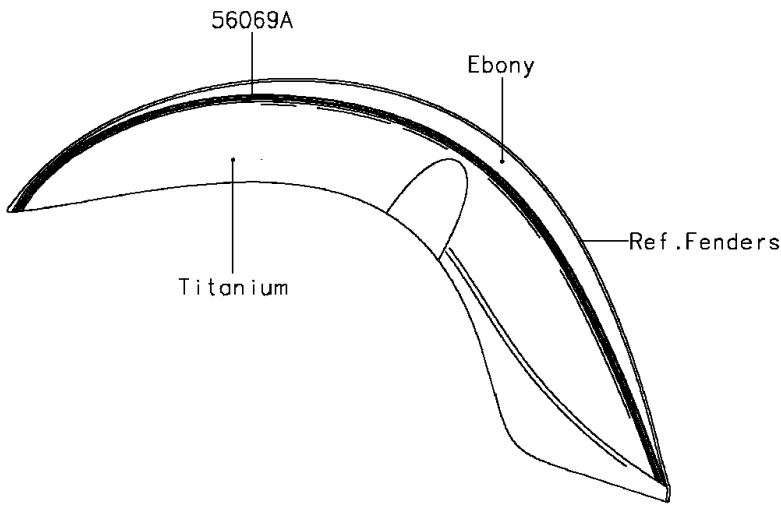

# 2013 VULCAN® 900 CLASSIC LT PARTS DIAGRAM

Decals(Ebony/Titanium)(DDF)

F2861D

## 2013 VULCAN® 900 CLASSIC LT PARTS LIST

Decals(Ebony/Titanium)(DDF)

ITEM NAME	PART NUMBER	QUANTITY
MARK,FUEL TANK,LH (Ref # 56052)	56052-0810	1
MARK,FUEL TANK,RH (Ref # 56052A)	56052-0811	1
MARK,PLATE (Ref # 56052B)	56052-0851	1
MARK,BACKREST (Ref # 56052C)	56052-0852	1
MARK,SIDE COVER,KAWASAKI (Ref # 56054)	56054-1075	1
PATTERN,FUEL TANK (Ref # 56069)	56069-2538	2
PATTERN,FR FENDER (Ref # 56069A)	56069-2539	2
PATTERN,RR FENDER (Ref # 56069B)	56069-2540	2