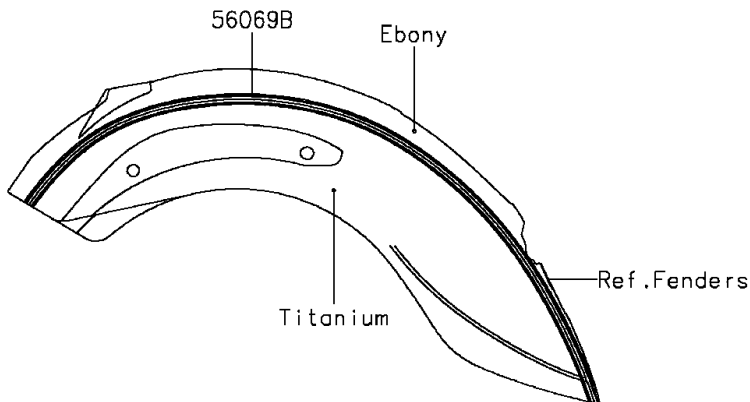

# 2013 VULCAN® 900 CLASSIC LT PARTS DIAGRAM

Decals(Ebony/Titanium)(DDF)

F2861D

## 2013 VULCAN® 900 CLASSIC LT PARTS LIST

Decals(Ebony/Titanium)(DDF)

ITEM NAME	PART NUMBER	QUANTITY
MARK,FUEL TANK,LH (Ref # 56052)	56052-0810	1
MARK,FUEL TANK,RH (Ref # 56052A)	56052-0811	1
MARK,PLATE (Ref # 56052B)	56052-0851	1
MARK,BACKREST (Ref # 56052C)	56052-0852	1
MARK,SIDE COVER,KAWASAKI (Ref # 56054)	56054-1075	1
PATTERN,FUEL TANK (Ref # 56069)	56069-2538	2
PATTERN,FR FENDER (Ref # 56069A)	56069-2539	2
PATTERN,RR FENDER (Ref # 56069B)	56069-2540	2