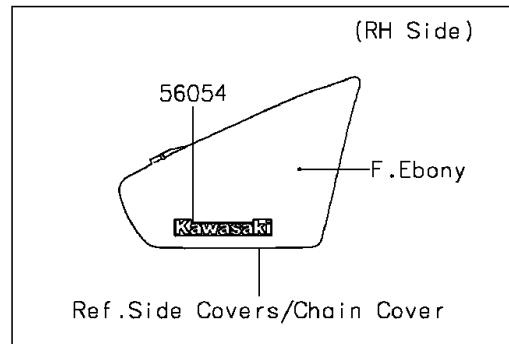

# 2013 VULCAN® 900 CLASSIC LT PARTS DIAGRAM

Decals(Ebony/Titanium)(DDF)

F2861D

## 2013 VULCAN® 900 CLASSIC LT PARTS LIST

Decals(Ebony/Titanium)(DDF)

ITEM NAME	PART NUMBER	QUANTITY
MARK,FUEL TANK,LH (Ref # 56052)	56052-0810	1
MARK,FUEL TANK,RH (Ref # 56052A)	56052-0811	1
MARK,PLATE (Ref # 56052B)	56052-0851	1
MARK,BACKREST (Ref # 56052C)	56052-0852	1
MARK,SIDE COVER,KAWASAKI (Ref # 56054)	56054-1075	1
PATTERN,FUEL TANK (Ref # 56069)	56069-2538	2
PATTERN,FR FENDER (Ref # 56069A)	56069-2539	2
PATTERN,RR FENDER (Ref # 56069B)	56069-2540	2