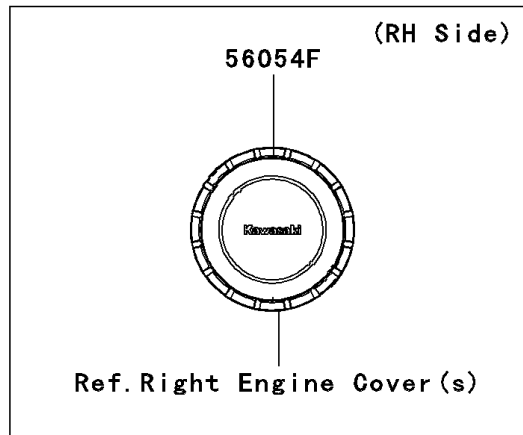

2011 VULCAN® 1700 NOMAD™ PARTS DIAGRAM

Decals(Blue/Silver)(CBF)

F2861C

2011 VULCAN® 1700 NOMAD™ PARTS LIST

Decals(Blue/Silver)(CBF)

ITEM NAME	PART NUMBER	QUANTITY
MARK,AIR CLEANER COVER (Ref # 56054)	56054-0303	2
MARK,PULLEY COVER (Ref # 56054A)	56054-0304	1
MARK,GENERATOR COVER (Ref # 56054B)	56054-0305	1
MARK,OUTER PLATE (Ref # 56054C)	56054-0307	1
MARK,FUEL TANK,LH (Ref # 56054D)	56054-0326	1
MARK,FUEL TANK,RH (Ref # 56054E)	56054-0327	1
MARK,CLUTCH COVER (Ref # 56054F)	56054-0463	1
PATTERN,FR FENDER (Ref # 56069)	56069-1095	2