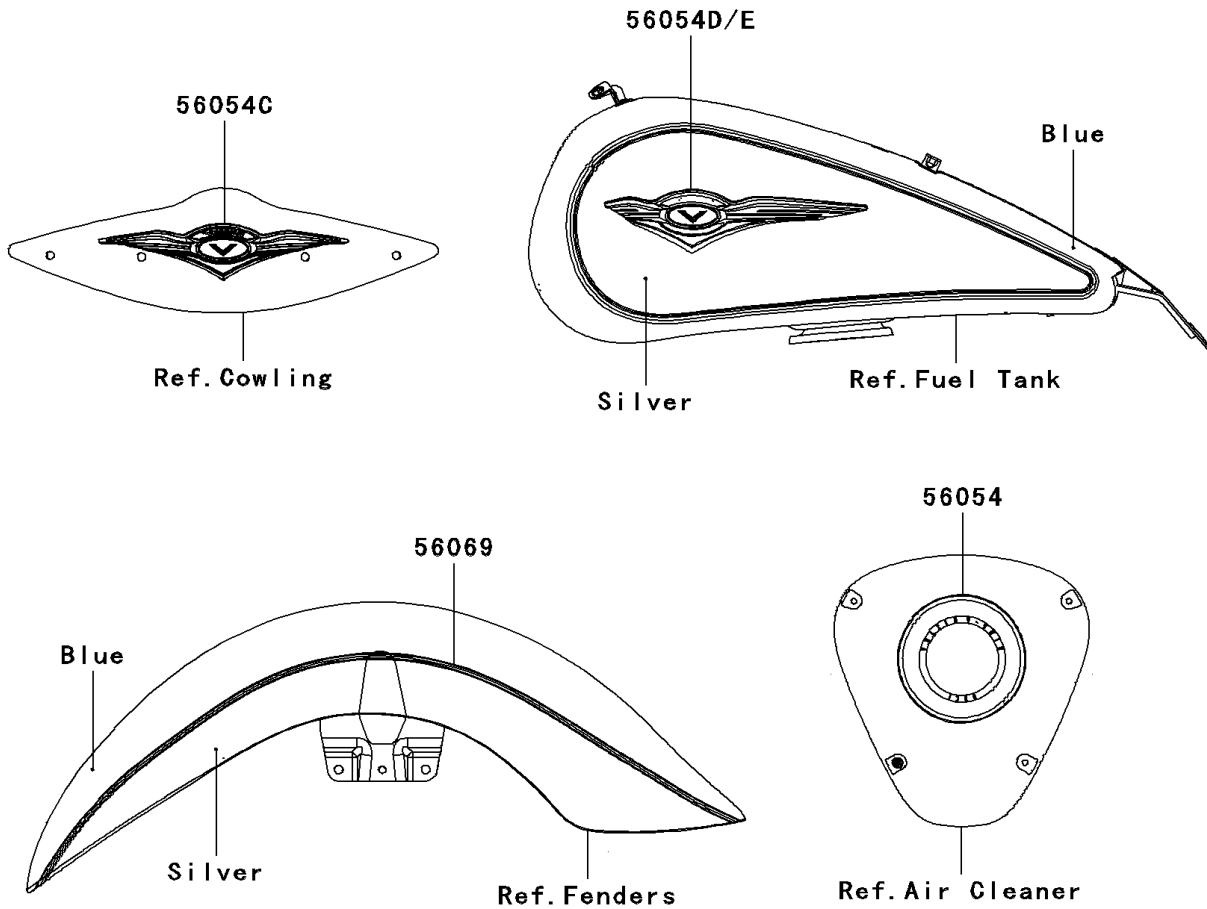

2011 VULCAN® 1700 NOMAD™ PARTS DIAGRAM

Decals(Blue/Silver)(CBF)

F2861C

2011 VULCAN® 1700 NOMAD™ PARTS LIST

Decals(Blue/Silver)(CBF)

ITEM NAME	PART NUMBER	QUANTITY
MARK,AIR CLEANER COVER (Ref # 56054)	56054-0303	2
MARK,PULLEY COVER (Ref # 56054A)	56054-0304	1
MARK,GENERATOR COVER (Ref # 56054B)	56054-0305	1
MARK,OUTER PLATE (Ref # 56054C)	56054-0307	1
MARK,FUEL TANK,LH (Ref # 56054D)	56054-0326	1
MARK,FUEL TANK,RH (Ref # 56054E)	56054-0327	1
MARK,CLUTCH COVER (Ref # 56054F)	56054-0463	1
PATTERN,FR FENDER (Ref # 56069)	56069-1095	2