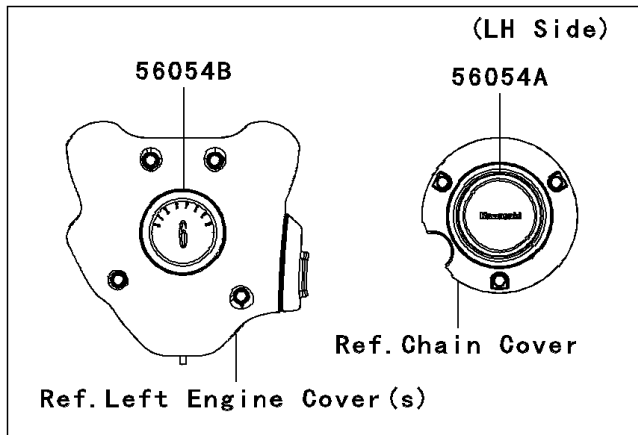

2011 VULCAN® 1700 NOMAD™ PARTS DIAGRAM

Decals(Blue/Silver)(CBF)

F2861C

2011 VULCAN® 1700 NOMAD™ PARTS LIST

Decals(Blue/Silver)(CBF)

ITEM NAME	PART NUMBER	QUANTITY
MARK,AIR CLEANER COVER (Ref # 56054)	56054-0303	2
MARK,PULLEY COVER (Ref # 56054A)	56054-0304	1
MARK,GENERATOR COVER (Ref # 56054B)	56054-0305	1
MARK,OUTER PLATE (Ref # 56054C)	56054-0307	1
MARK,FUEL TANK,LH (Ref # 56054D)	56054-0326	1
MARK,FUEL TANK,RH (Ref # 56054E)	56054-0327	1
MARK,CLUTCH COVER (Ref # 56054F)	56054-0463	1
PATTERN,FR FENDER (Ref # 56069)	56069-1095	2