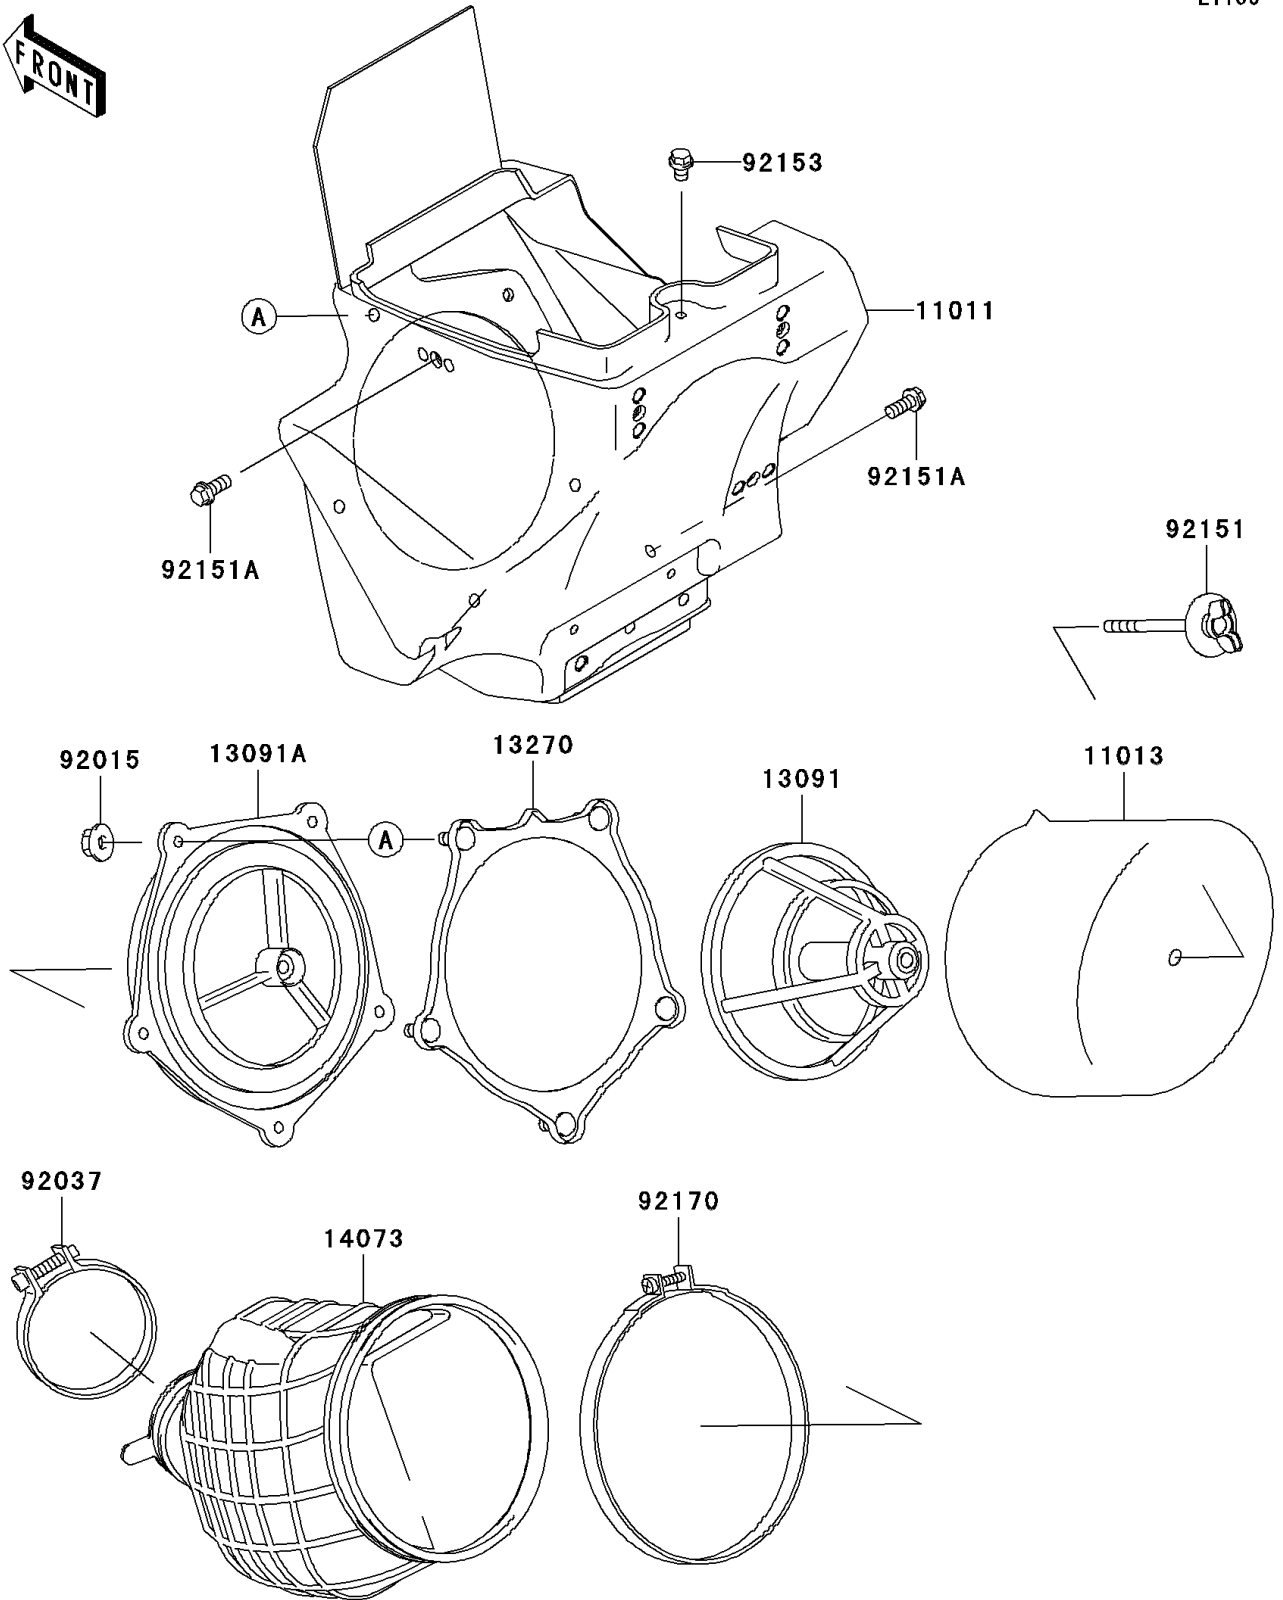

2008 KX™100 PARTS DIAGRAM

Air Cleaner

E1130

2008 KX™100 PARTS LIST

Air Cleaner

ITEM NAME	PART NUMBER	QUANTITY
CASE-AIR FILTER (Ref # 11011)	11011-1612	1
ELEMENT-AIR FILTER (Ref # 11013)	11013-1271	1
HOLDER,ELEMENT (Ref # 13091)	13091-1696	1
HOLDER (Ref # 13091A)	13091-1697	1
PLATE,AIR FILTER (Ref # 13270)	13270-1905	1
DUCT (Ref # 14073)	14073-1785	1
NUT,FLANGED,5MM (Ref # 92015)	92015-1259	5
CLAMP,55MM (Ref # 92037)	92037-1486	1
BOLT,AIR FILTER (Ref # 92151)	92151-1256	1
BOLT,6X14 (Ref # 92151A)	92151-1423	2
BOLT,6X8 (Ref # 92153)	92153-0860	1
CLAMP,126MM (Ref # 92170)	92170-1194	1