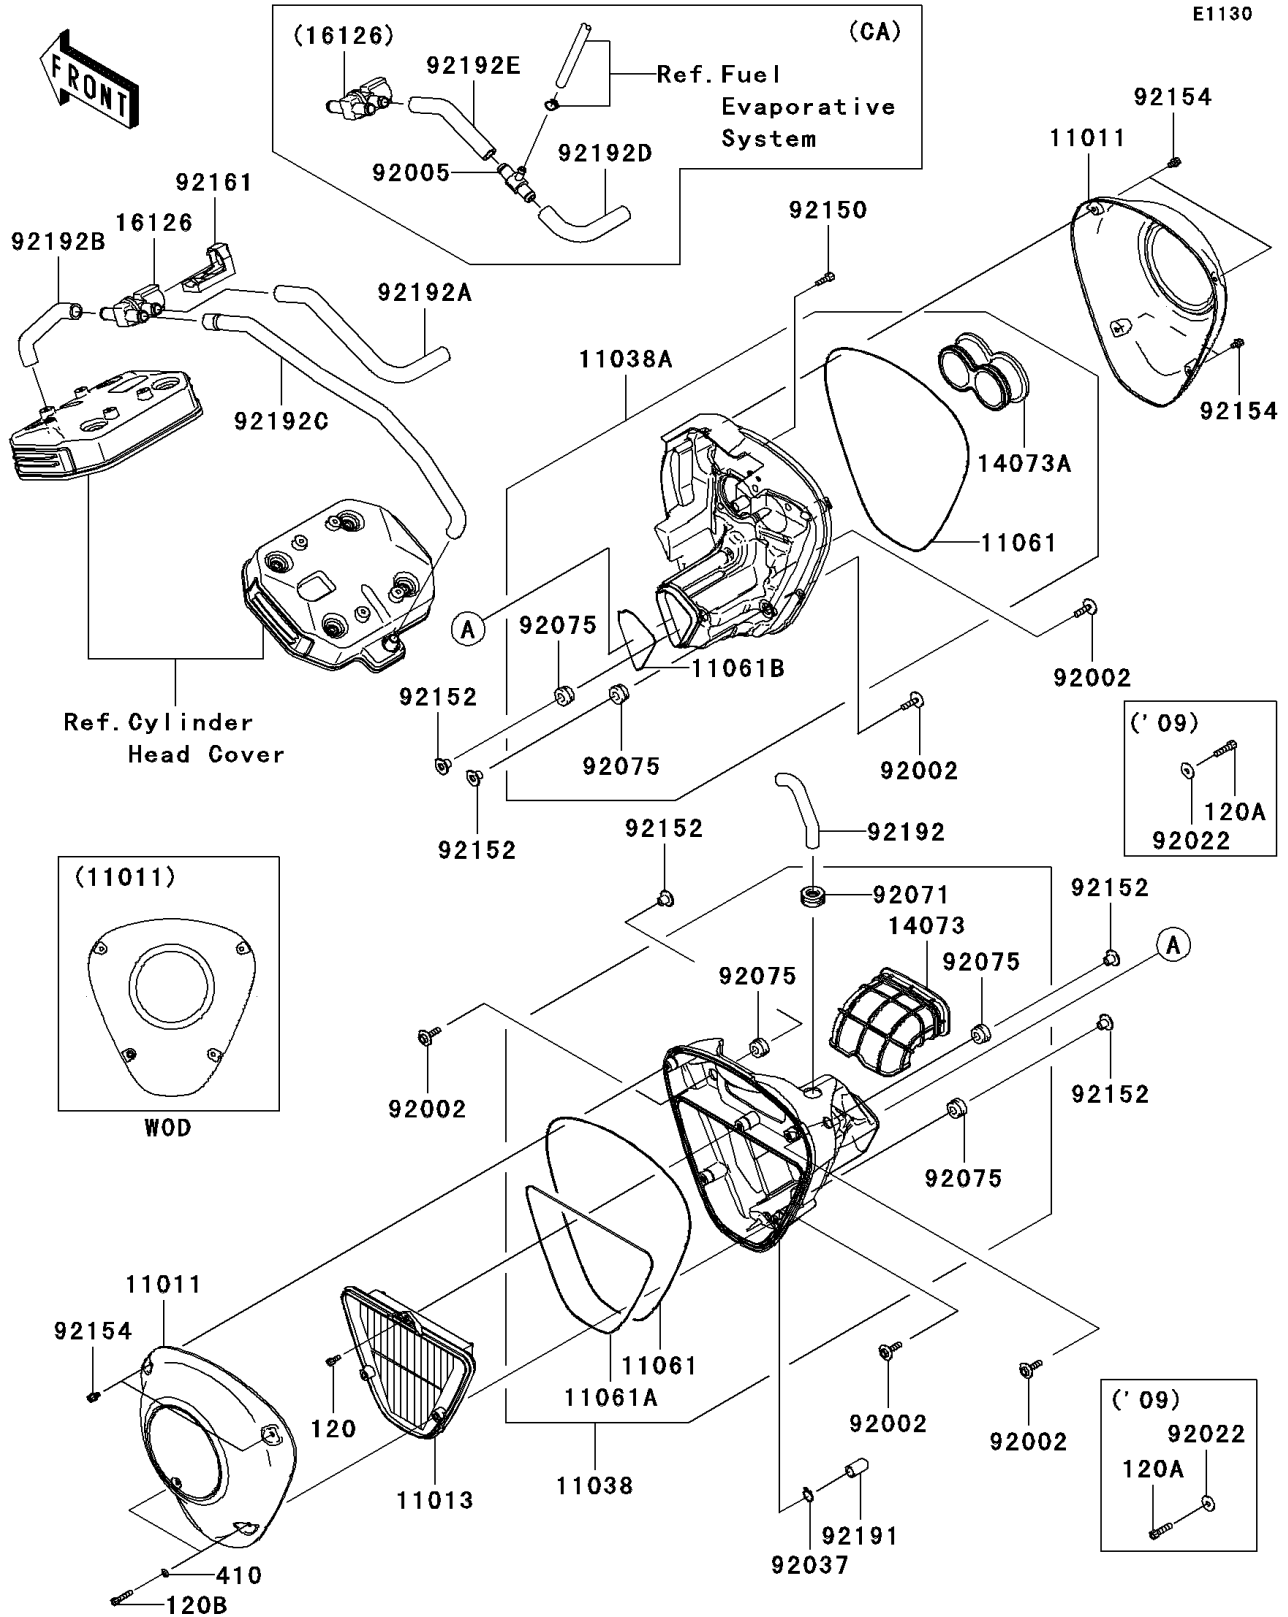

2009 Vulcan® 1700 Classic PARTS DIAGRAM

Air Cleaner

2009 Vulcan® 1700 Classic PARTS LIST

Air Cleaner

ITEM NAME	PART NUMBER	QUANTITY
BOLT-SOCKET,5X12 (Ref # 120)	120CA0512	1
BOLT-SOCKET,6X25 (Ref # 120A)	120CA0625	5
BOLT-SOCKET,5X25 (Ref # 120B)	120R0525	2
W-PLAIN-S,5MM (Ref # 410)	410S0500	2
CASE-AIR FILTER (Ref # 11011)	11011-0119	2
ELEMENT-AIR FILTER (Ref # 11013)	11013-0031	1
CASE-ASSY-AIR FILTER,LH (Ref # 11038)	11038-0022	1
CASE-ASSY-AIR FILTER,RH (Ref # 11038A)	11038-0023	1
GASKET,3X812 (Ref # 11061)	11061-0346	2
GASKET,3X630 (Ref # 11061A)	11061-0347	1
GASKET,3X222 (Ref # 11061B)	11061-0367	1
DUCT,INTAKE (Ref # 14073)	14073-0202	1
DUCT,THROBO. FUNNEL (Ref # 14073A)	14073-0203	1
VALVE,AIR SWITCHING (Ref # 16126)	16126-1437	1
WASHER,6.5X20X1.6 (Ref # 92022)	92022-1557	5
CLAMP,14.5MM (Ref # 92037)	92037-1900	1
GROMMET,AIR SUCTION VALVE (Ref # 92071)	92071-1249	1
DAMPER,RUBBER (Ref # 92075)	92075-1123	5
BOLT,6X18 (Ref # 92150)	92150-1645	5
COLLAR,6.3X10X12 (Ref # 92152)	92152-0694	5
BOLT,SOCKET,5X10 (Ref # 92154)	92154-0131	6
DAMPER (Ref # 92161)	92161-0309	1
TUBE (Ref # 92191)	92191-1704	1
TUBE,BREATHER (Ref # 92192)	92192-0650	1
TUBE,FR HEAD-ASWV (Ref # 92192B)	92192-0652	1
TUBE,RR HEAD-ASWV (Ref # 92192C)	92192-0653	1
FITTING (Ref # 92005)	92005-0054	1
TUBE,A/C-ASWV (Ref # 92192A)	92192-0651	1
TUBE,ASWV-FITTING (Ref # 92192D)	92192-0654	1

2009 Vulcan® 1700 Classic PARTS LIST

Air Cleaner

ITEM NAME	PART NUMBER	QUANTITY
TUBE,FITTING-A/C (Ref # 92192E)	92192-0655	1