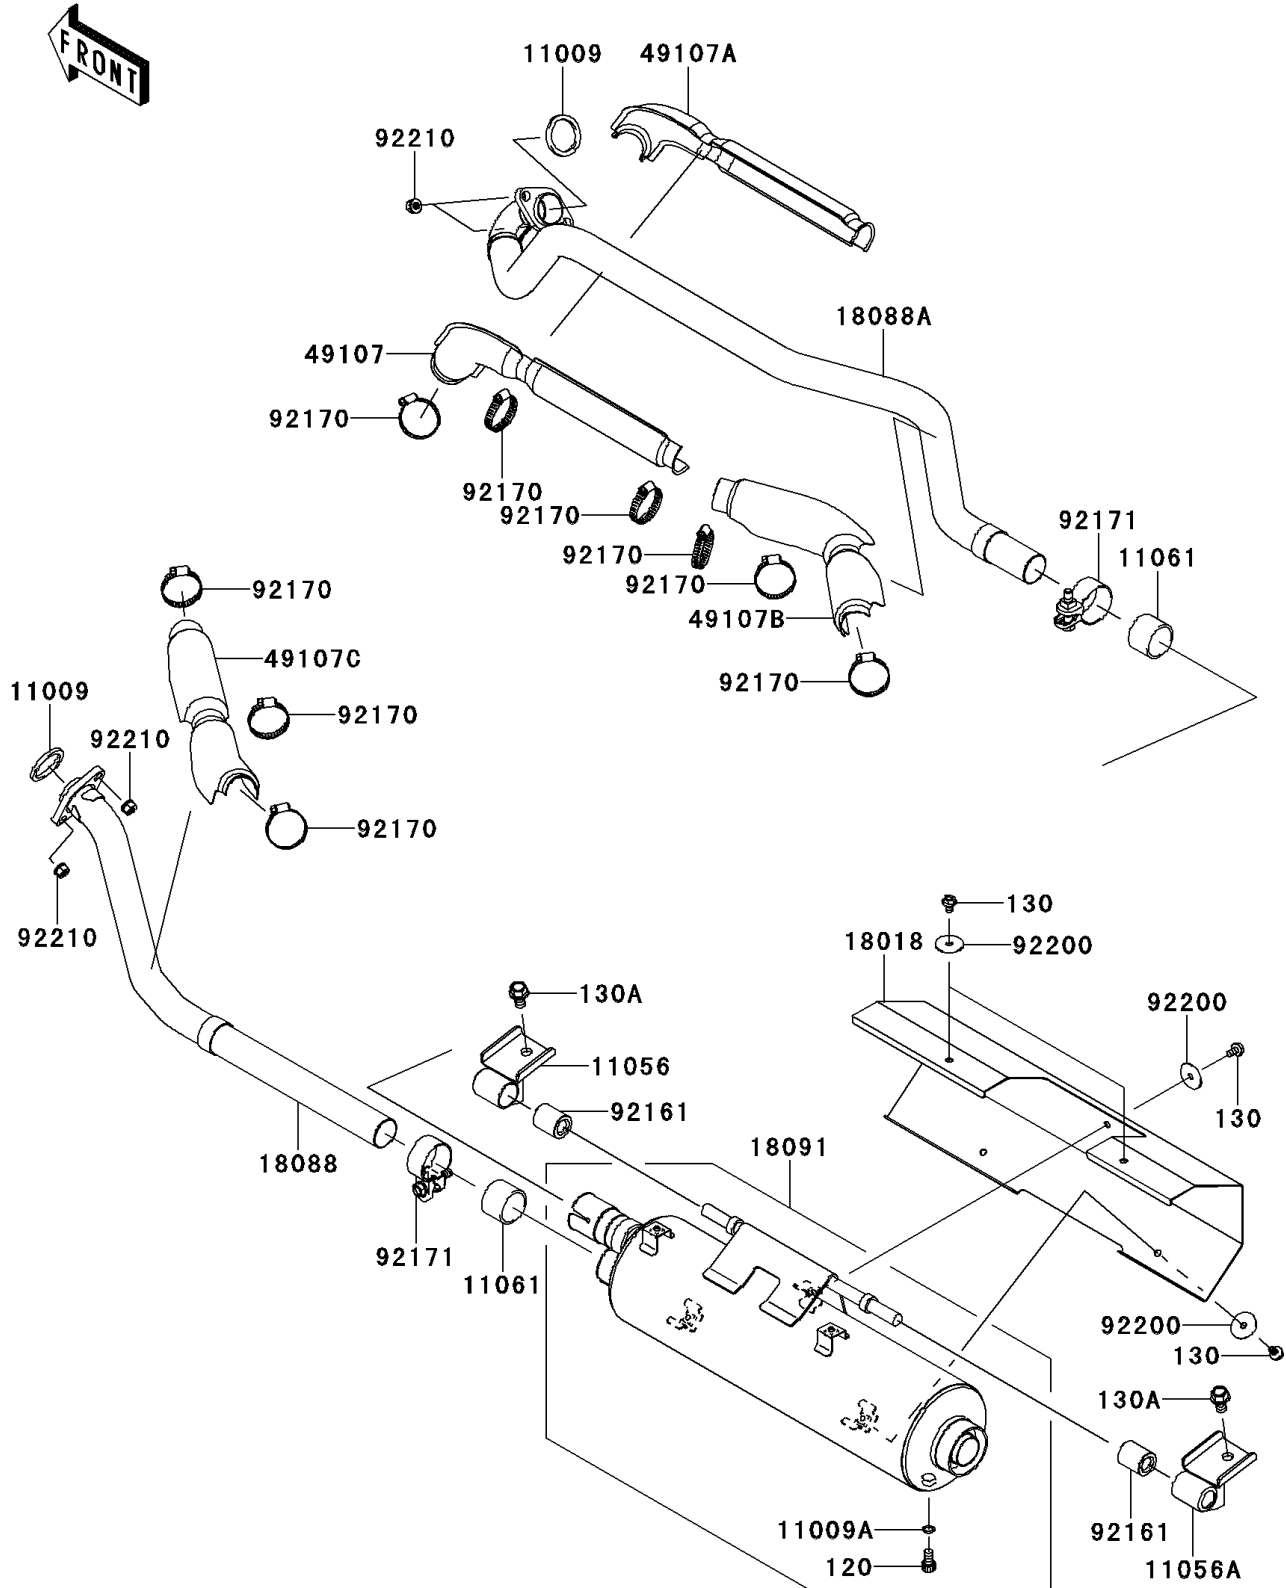

2014 BRUTE FORCE® 750 4x4i PARTS DIAGRAM

Muffler(s)

E1140

2014 BRUTE FORCE® 750 4x4i PARTS LIST

Muffler(s)

ITEM NAME	PART NUMBER	QUANTITY
BOLT-SOCKET,8X14 (Ref # 120)	120CB0814	1
BOLT-FLANGED,6X10 (Ref # 130)	130BD0610	5
BOLT-FLANGED,10X16 (Ref # 130A)	130CA1016	2
GASKET,EXHAUST HOLDER (Ref # 11009)	11009-1894	2
GASKET (Ref # 11009A)	11009-3028	1
BRACKET,MUFFLER,FR (Ref # 11056)	11056-0532	1
BRACKET,MUFFLER,RR (Ref # 11056A)	11056-0533	1
GASKET,MUFFLER CONNECTING (Ref # 11061)	11061-0360	2
PLATE-HEAT GUARD (Ref # 18018)	18018-0553	1
PIPE-EXHAUST,RR (Ref # 18088)	18088-0713	1
PIPE-EXHAUST,FR (Ref # 18088A)	18088-0728	1
BODY-COMP-MUFFLER (Ref # 18091)	18091-0841	1
COVER-EXHAUST PIPE,FR-F,LH (Ref # 49107)	49107-0715	1
COVER-EXHAUST PIPE,FR-F,RH (Ref # 49107A)	49107-0716	1
COVER-EXHAUST PIPE,FR-R (Ref # 49107B)	49107-0717	1
COVER-EXHAUST PIPE,RR (Ref # 49107C)	49107-0718	1
DAMPER (Ref # 92161)	92161-0961	2
CLAMP (Ref # 92170)	92170-1036	9
CLAMP (Ref # 92171)	92171-1330	2
WASHER,6.5X12X2 (Ref # 92200)	92200-0511	5
NUT,8MM (Ref # 92210)	92210-1242	4