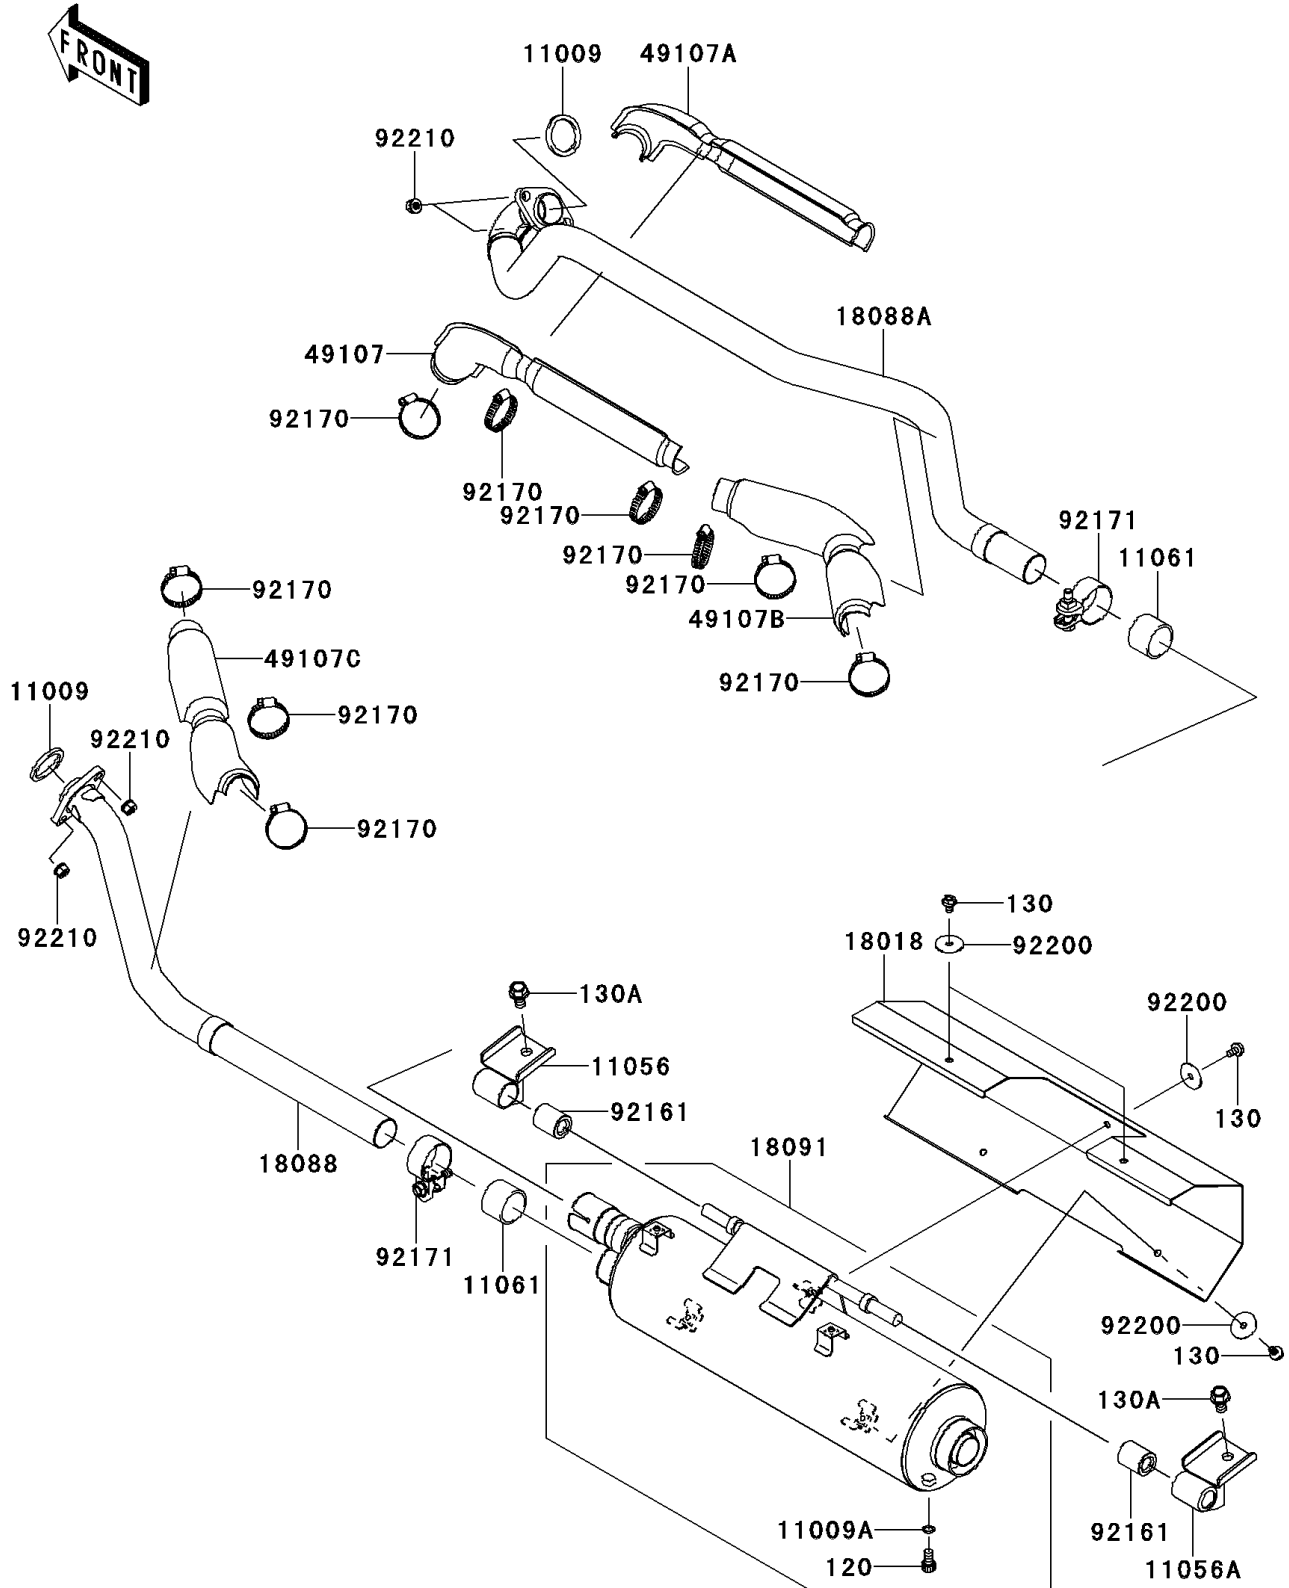

2014 BRUTE FORCE® 750 4x4i PARTS DIAGRAM

Muffler(s)

E1140

2014 BRUTE FORCE® 750 4x4i PARTS LIST

Muffler(s)

| ITEM NAME | PART NUMBER | QUANTITY |
|---|-------------|----------|
| BOLT-SOCKET,8X14 (Ref # 120) | 120CB0814 | 1 |
| BOLT-FLANGED,6X10 (Ref # 130) | 130BD0610 | 5 |
| BOLT-FLANGED,10X16 (Ref # 130A) | 130CA1016 | 2 |
| GASKET,EXHAUST HOLDER (Ref # 11009) | 11009-1894 | 2 |
| GASKET (Ref # 11009A) | 11009-3028 | 1 |
| BRACKET,MUFFLER,FR (Ref # 11056) | 11056-0532 | 1 |
| BRACKET,MUFFLER,RR (Ref # 11056A) | 11056-0533 | 1 |
| GASKET,MUFFLER CONNECTING (Ref # 11061) | 11061-0360 | 2 |
| PLATE-HEAT GUARD (Ref # 18018) | 18018-0553 | 1 |
| PIPE-EXHAUST,RR (Ref # 18088) | 18088-0713 | 1 |
| PIPE-EXHAUST,FR (Ref # 18088A) | 18088-0728 | 1 |
| BODY-COMP-MUFFLER (Ref # 18091) | 18091-0841 | 1 |
| COVER-EXHAUST PIPE,FR-F,LH (Ref # 49107) | 49107-0715 | 1 |
| COVER-EXHAUST PIPE,FR-F,RH (Ref # 49107A) | 49107-0716 | 1 |
| COVER-EXHAUST PIPE,FR-R (Ref # 49107B) | 49107-0717 | 1 |
| COVER-EXHAUST PIPE,RR (Ref # 49107C) | 49107-0718 | 1 |
| DAMPER (Ref # 92161) | 92161-0961 | 2 |
| CLAMP (Ref # 92170) | 92170-1036 | 9 |
| CLAMP (Ref # 92171) | 92171-1330 | 2 |
| WASHER,6.5X12X2 (Ref # 92200) | 92200-0511 | 5 |
| NUT,8MM (Ref # 92210) | 92210-1242 | 4 |