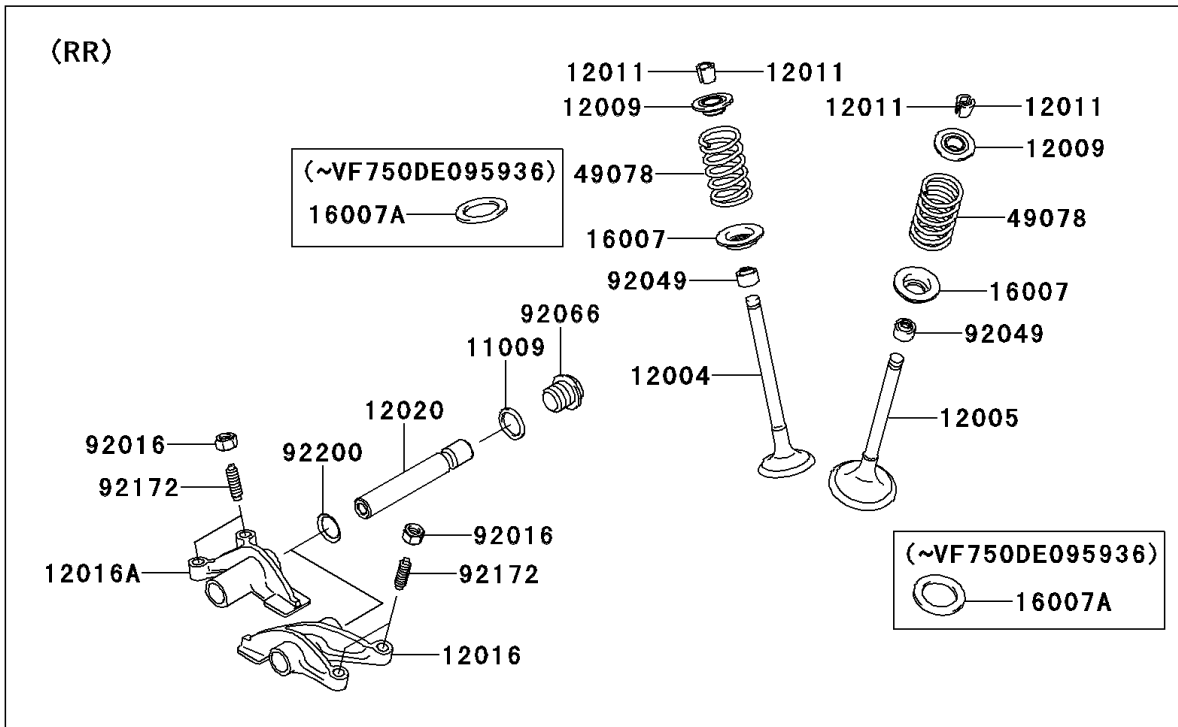

# 2014 BRUTE FORCE® 750 4x4i PARTS DIAGRAM

Valve(s)

E1210

## 2014 BRUTE FORCE® 750 4x4i PARTS LIST

Valve(s)

ITEM NAME	PART NUMBER	QUANTITY
GASKET,14X18X1.5 (Ref # 11009)	11009-1430	4
VALVE-INTAKE (Ref # 12004)	12004-0717	4
VALVE-EXHAUST (Ref # 12005)	12005-0047	4
RETAINER-VALVE SPRING (Ref # 12009)	12009-1056	8
COLLET (Ref # 12011)	12011-1051	16
ARM-ROCKER,EXHAUST (Ref # 12016)	12016-1128	2
ARM-ROCKER,INTAKE (Ref # 12016A)	12016-1129	2
SHAFT-ROCKER (Ref # 12020)	12020-0004	4
SEAT-SPRING (Ref # 16007)	16007-0703	8
SPRING-ENGINE VALVE (Ref # 49078)	49078-0014	8
NUT,6MM (Ref # 92016)	92016-061	8
SEAL-OIL,VSB58.558 (Ref # 92049)	92049-1218	8
PLUG,DRAIN (Ref # 92066)	92066-2196	4
SCREW,6MM (Ref # 92172)	92172-0737	8
WASHER,13X17X0.3 (Ref # 92200)	92200-0808	4