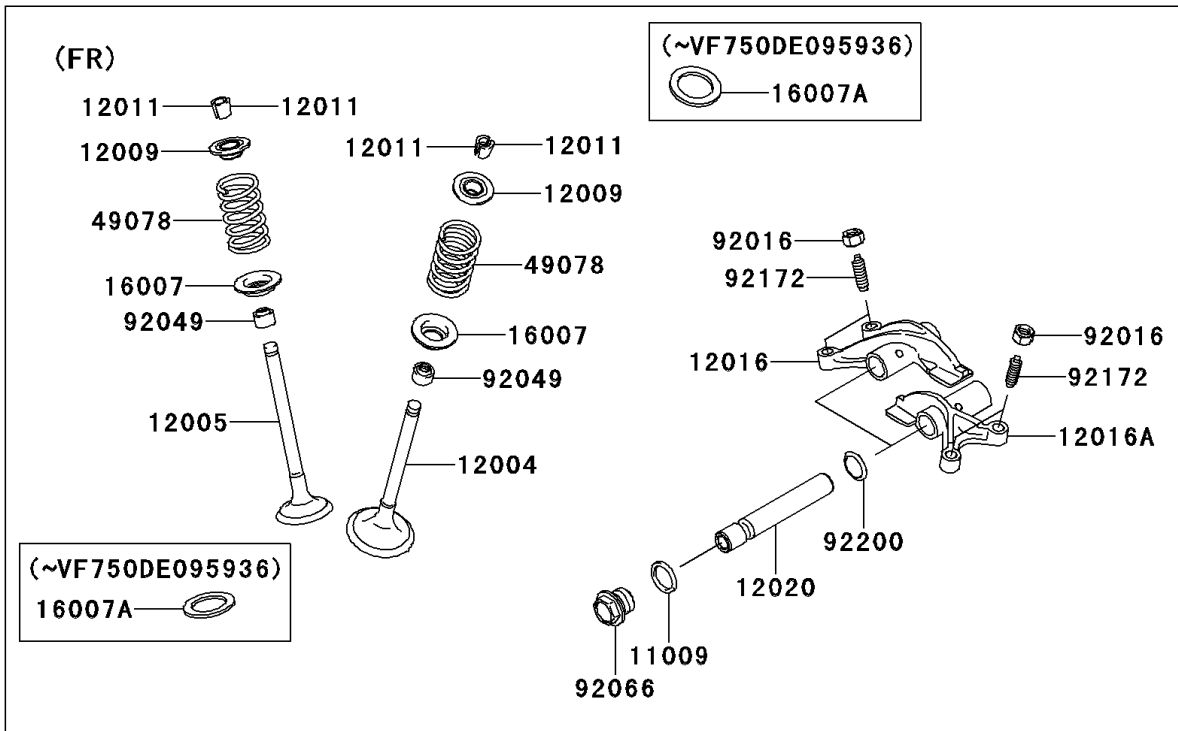

# 2014 BRUTE FORCE® 750 4x4i PARTS DIAGRAM

Valve(s)

E1210

## 2014 BRUTE FORCE® 750 4x4i PARTS LIST

Valve(s)

ITEM NAME	PART NUMBER	QUANTITY
GASKET,14X18X1.5 (Ref # 11009)	11009-1430	4
VALVE-INTAKE (Ref # 12004)	12004-0717	4
VALVE-EXHAUST (Ref # 12005)	12005-0047	4
RETAINER-VALVE SPRING (Ref # 12009)	12009-1056	8
COLLET (Ref # 12011)	12011-1051	16
ARM-ROCKER,EXHAUST (Ref # 12016)	12016-1128	2
ARM-ROCKER,INTAKE (Ref # 12016A)	12016-1129	2
SHAFT-ROCKER (Ref # 12020)	12020-0004	4
SEAT-SPRING (Ref # 16007)	16007-0703	8
SPRING-ENGINE VALVE (Ref # 49078)	49078-0014	8
NUT,6MM (Ref # 92016)	92016-061	8
SEAL-OIL,VSB58.558 (Ref # 92049)	92049-1218	8
PLUG,DRAIN (Ref # 92066)	92066-2196	4
SCREW,6MM (Ref # 92172)	92172-0737	8
WASHER,13X17X0.3 (Ref # 92200)	92200-0808	4