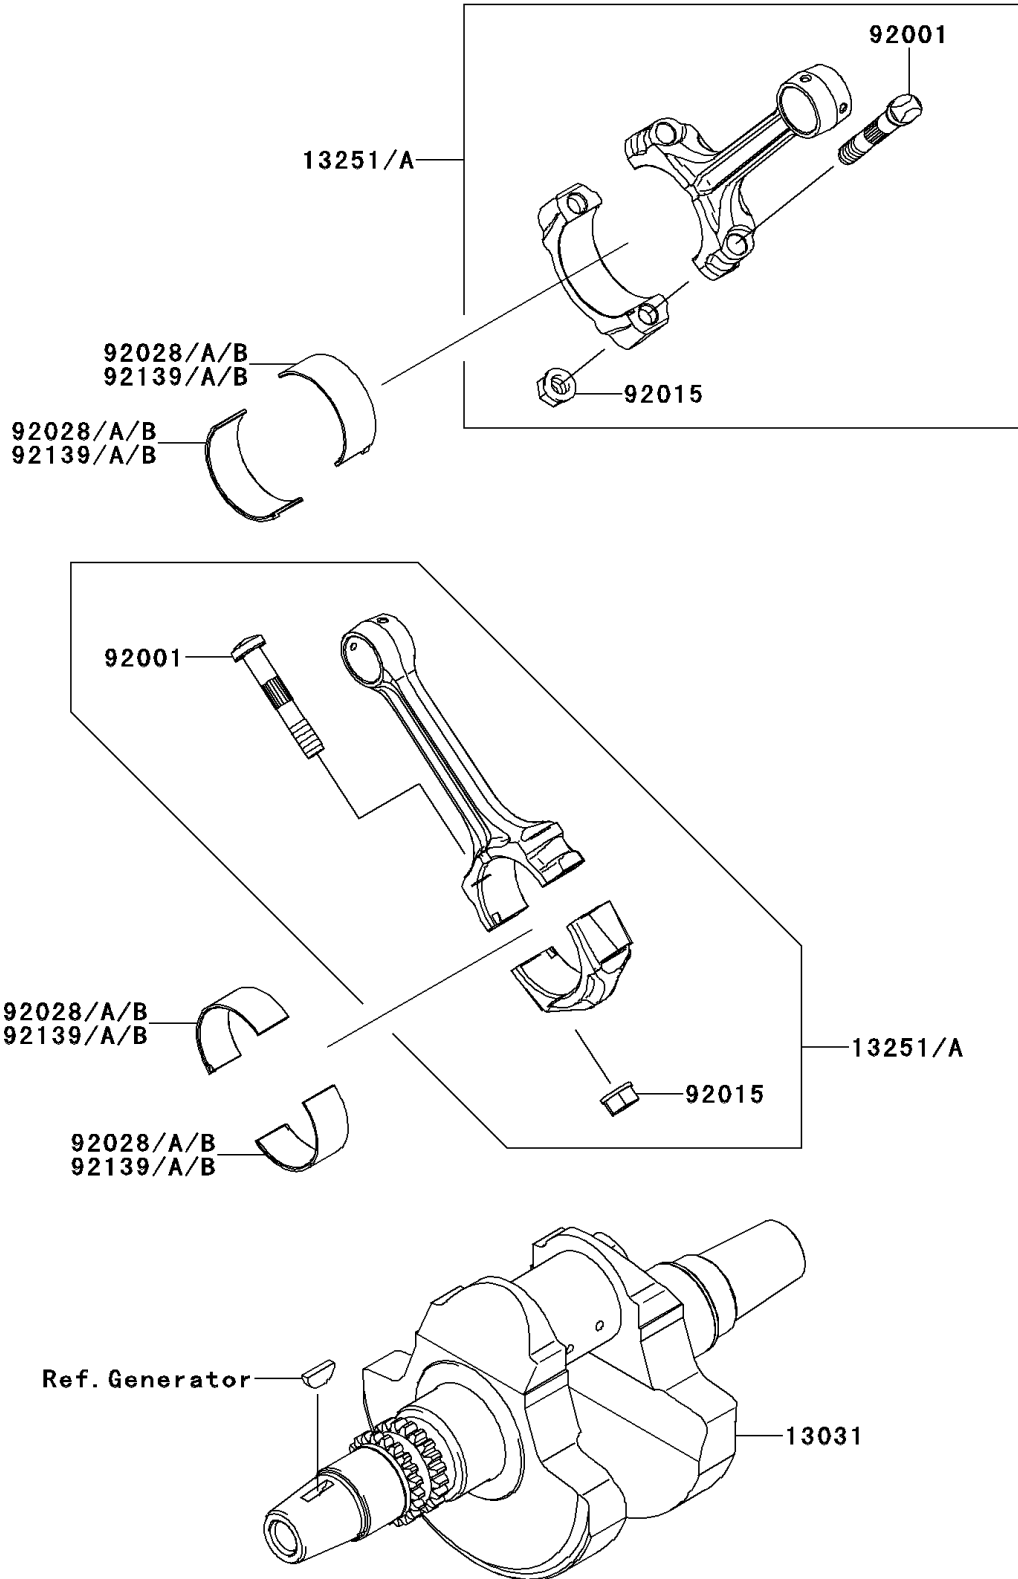

2012 BRUTE FORCE® 750 4x4i PARTS DIAGRAM

Crankshaft

E1321

2012 BRUTE FORCE® 750 4x4i PARTS LIST

Crankshaft

ITEM NAME	PART NUMBER	QUANTITY
CRANKSHAFT-COMP (Ref # 13031)	13031-0718	1
ROD-ASSY-CONNECTING (Ref # 13251A)	13251-1143	2
BOLT,CONNECTING ROD (Ref # 92001)	92001-1980	4
NUT,FLANGED,8MM (Ref # 92015)	92015-1311	4
BUSHING,CONNECTING ROD,GREEN (Ref # 92028)	92028-1961	AR
BUSHING,CONNECTING ROD,YELLOW (Ref # 92028A)	92028-1962	4
BUSHING,CONNECTING ROD,BROWN (Ref # 92028B)	92028-1963	AR