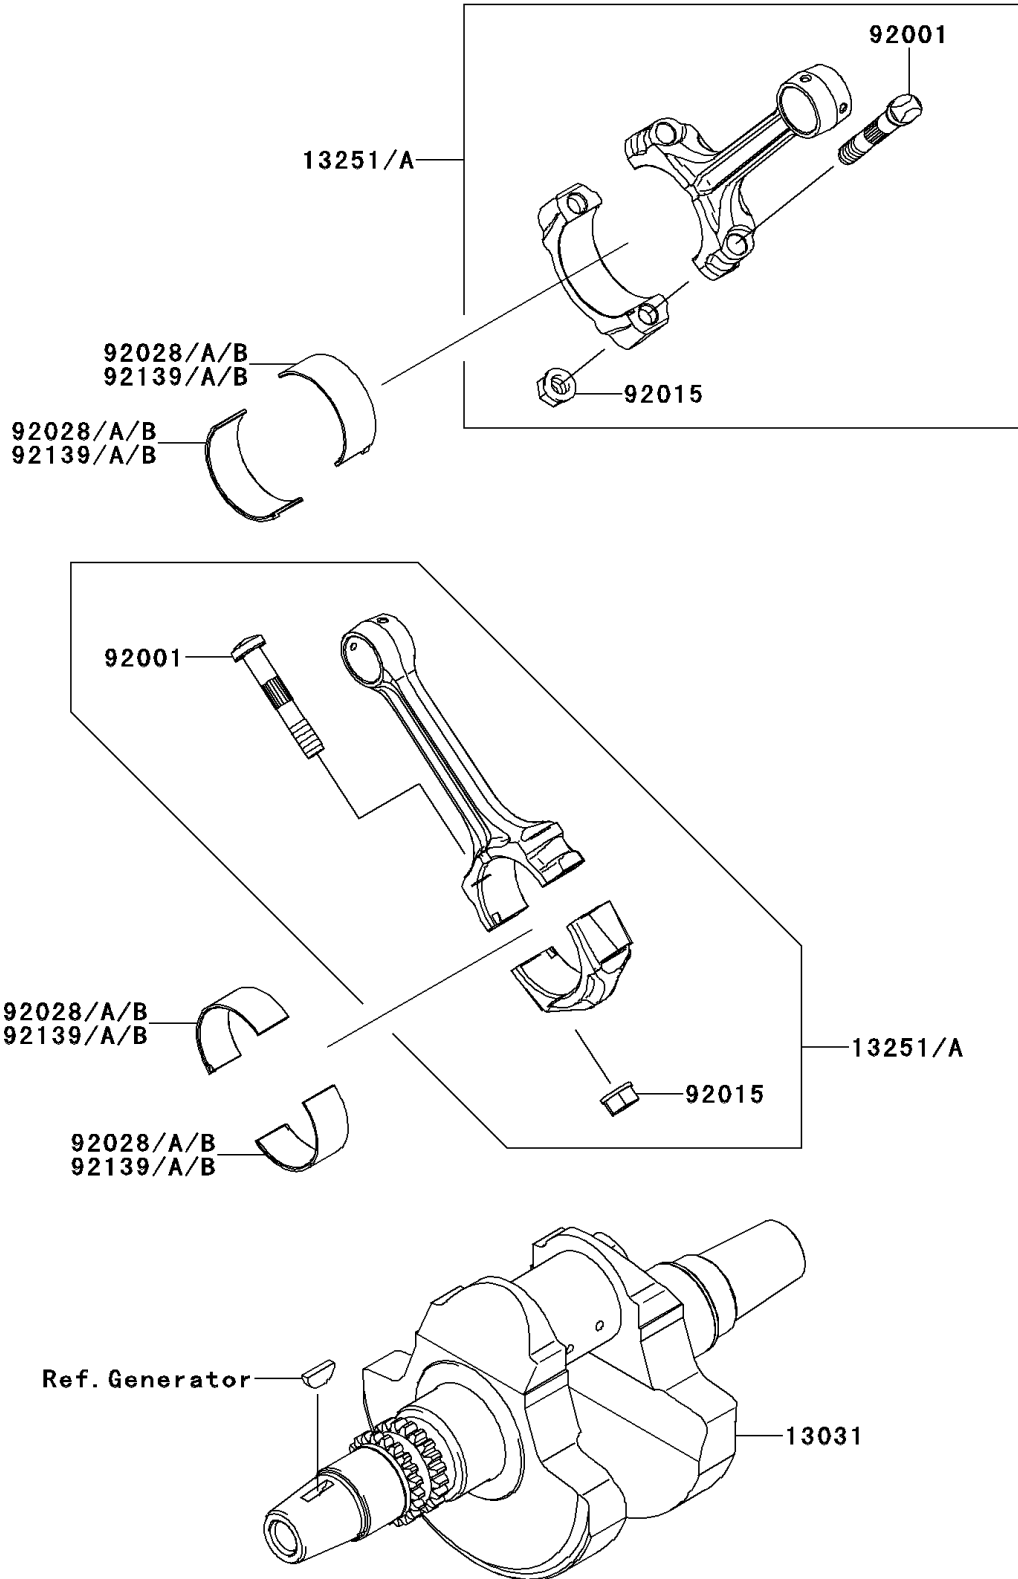

2013 BRUTE FORCE® 750 4x4i PARTS DIAGRAM

Crankshaft

E1321

2013 BRUTE FORCE® 750 4x4i PARTS LIST

Crankshaft

ITEM NAME	PART NUMBER	QUANTITY
CRANKSHAFT-COMP (Ref # 13031)	13031-0718	1
ROD-ASSY-CONNECTING (Ref # 13251)	13251-0709	2
BOLT,CONNECTING ROD (Ref # 92001)	92001-1980	4
NUT,FLANGED,8MM (Ref # 92015)	92015-1311	4
BUSHING,CONNECTING ROD,GREEN (Ref # 92139)	92139-0764	AR
BUSHING,CONNECTING ROD,YELLOW (Ref # 92139A)	92139-0765	4
BUSHING,CONNECTING ROD,BROWN (Ref # 92139B)	92139-0766	AR