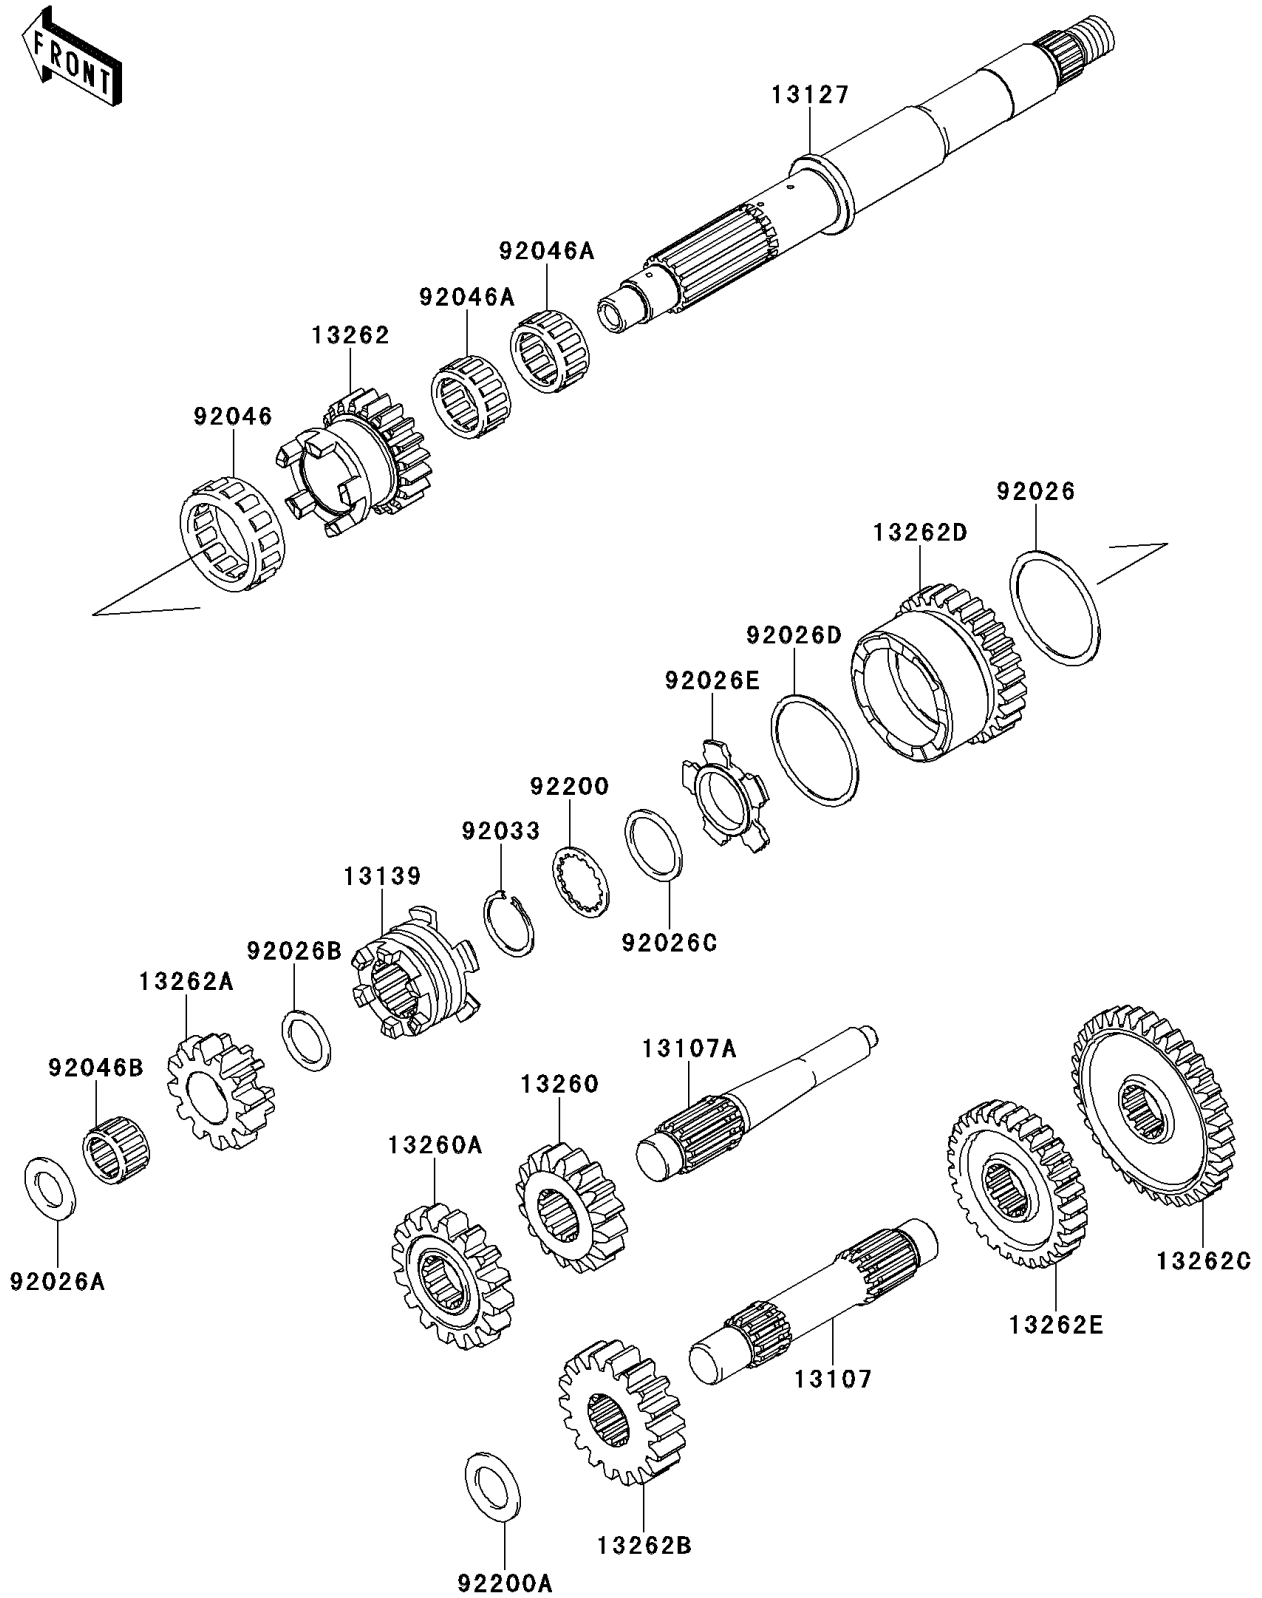

2013 BRUTE FORCE® 750 4x4i PARTS DIAGRAM

Transmission

E1361

2013 BRUTE FORCE® 750 4x4i PARTS LIST

Transmission

ITEM NAME	PART NUMBER	QUANTITY
SHAFT,COUNTER (Ref # 13107)	13107-0182	1
SHAFT,REVERSE,IDLE (Ref # 13107A)	13107-0754	1
SHAFT-TRANSMISSION INPUT (Ref # 13127)	13127-0053	1
SHIFTER (Ref # 13139)	13139-0626	1
GEAR,OUTPUT REVERSE,16T (Ref # 13260)	13260-1872	1
GEAR,DRIVEN REVERSE,16T (Ref # 13260A)	13260-1873	1
GEAR,INPUT LOW,20T (Ref # 13262)	13262-0234	1
GEAR,INPUT REVERSE,12T (Ref # 13262A)	13262-0235	1
GEAR,OUTPUT DRIVE,18T (Ref # 13262B)	13262-0432	1
GEAR,DRIVEN LOW,36T (Ref # 13262C)	13262-0794	1
GEAR,INPUT HI,27T (Ref # 13262D)	13262-0837	1
GEAR,DRIVEN HI,29T (Ref # 13262E)	13262-0838	1
SPACER,48.2X56X1.0 (Ref # 92026)	92026-0163	1
SPACER,17.3X30X2.0 (Ref # 92026A)	92026-1415	1
SPACER,21.2X29X1.6 (Ref # 92026B)	92026-1568	1
SPACER,28.2X34.5X1.6 (Ref # 92026C)	92026-1587	1
SPACER,48.2X54.3X1.0 (Ref # 92026D)	92026-1599	1
SPACER,HI&LOW (Ref # 92026E)	92026-1600	1
RING-SNAP,25.9X30.6X1.2 (Ref # 92033)	92033-1037	1
BEARING-NEEDLE,HIGH GEAR (Ref # 92046)	92046-1276	1
BEARING-NEEDLE,FWF-283317 (Ref # 92046A)	92046-1278	2
BEARING-NEEDLE,REVERSE GEAR (Ref # 92046B)	92046-1279	1
WASHER,28.5X34.0X1.5 (Ref # 92200)	92200-1240	1
WASHER,20.3X33X2.0 (Ref # 92200A)	92200-1351	1