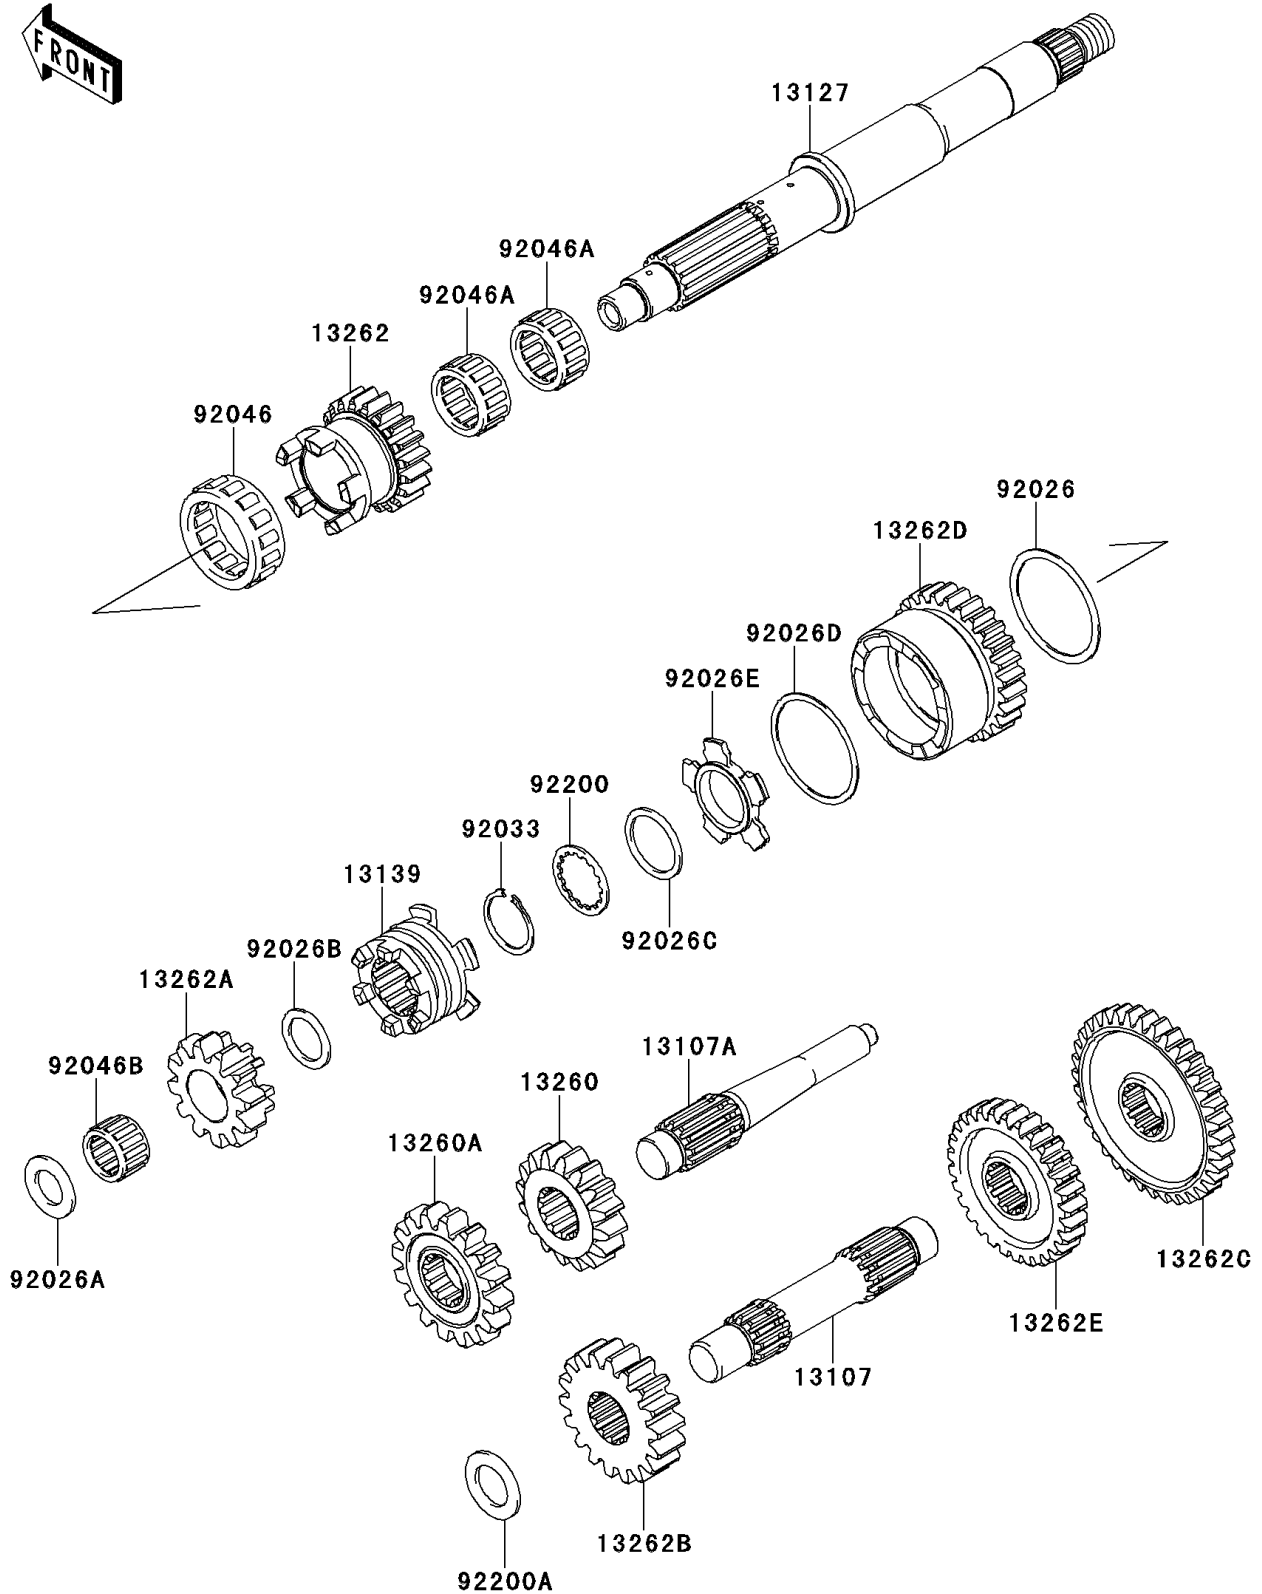

2014 BRUTE FORCE® 750 4x4i PARTS DIAGRAM

Transmission

E1361

2014 BRUTE FORCE® 750 4x4i PARTS LIST

Transmission

ITEM NAME	PART NUMBER	QUANTITY
SHAFT,COUNTER (Ref # 13107)	13107-0182	1
SHAFT,REVERSE,IDLE (Ref # 13107A)	13107-0754	1
SHAFT-TRANSMISSION INPUT (Ref # 13127)	13127-0053	1
SHIFTER (Ref # 13139)	13139-0626	1
GEAR,OUTPUT REVERSE,16T (Ref # 13260)	13260-1872	1
GEAR,DRIVEN REVERSE,16T (Ref # 13260A)	13260-1873	1
GEAR,INPUT LOW,20T (Ref # 13262)	13262-0234	1
GEAR,INPUT REVERSE,12T (Ref # 13262A)	13262-0235	1
GEAR,OUTPUT DRIVE,18T (Ref # 13262B)	13262-0432	1
GEAR,DRIVEN LOW,36T (Ref # 13262C)	13262-0794	1
GEAR,INPUT HI,27T (Ref # 13262D)	13262-0837	1
GEAR,DRIVEN HI,29T (Ref # 13262E)	13262-0838	1
SPACER,48.2X56X1.0 (Ref # 92026)	92026-0163	1
SPACER,17.3X30X2.0 (Ref # 92026A)	92026-1415	1
SPACER,21.2X29X1.6 (Ref # 92026B)	92026-1568	1
SPACER,28.2X34.5X1.6 (Ref # 92026C)	92026-1587	1
SPACER,48.2X54.3X1.0 (Ref # 92026D)	92026-1599	1
SPACER,HI&LOW (Ref # 92026E)	92026-1600	1
RING-SNAP,25.9X30.6X1.2 (Ref # 92033)	92033-1037	1
BEARING-NEEDLE,HIGH GEAR (Ref # 92046)	92046-1276	1
BEARING-NEEDLE,FWF-283317 (Ref # 92046A)	92046-1278	2
BEARING-NEEDLE,REVERSE GEAR (Ref # 92046B)	92046-1279	1
WASHER,28.5X34.0X1.5 (Ref # 92200)	92200-1240	1
WASHER,20.3X33X2.0 (Ref # 92200A)	92200-1351	1