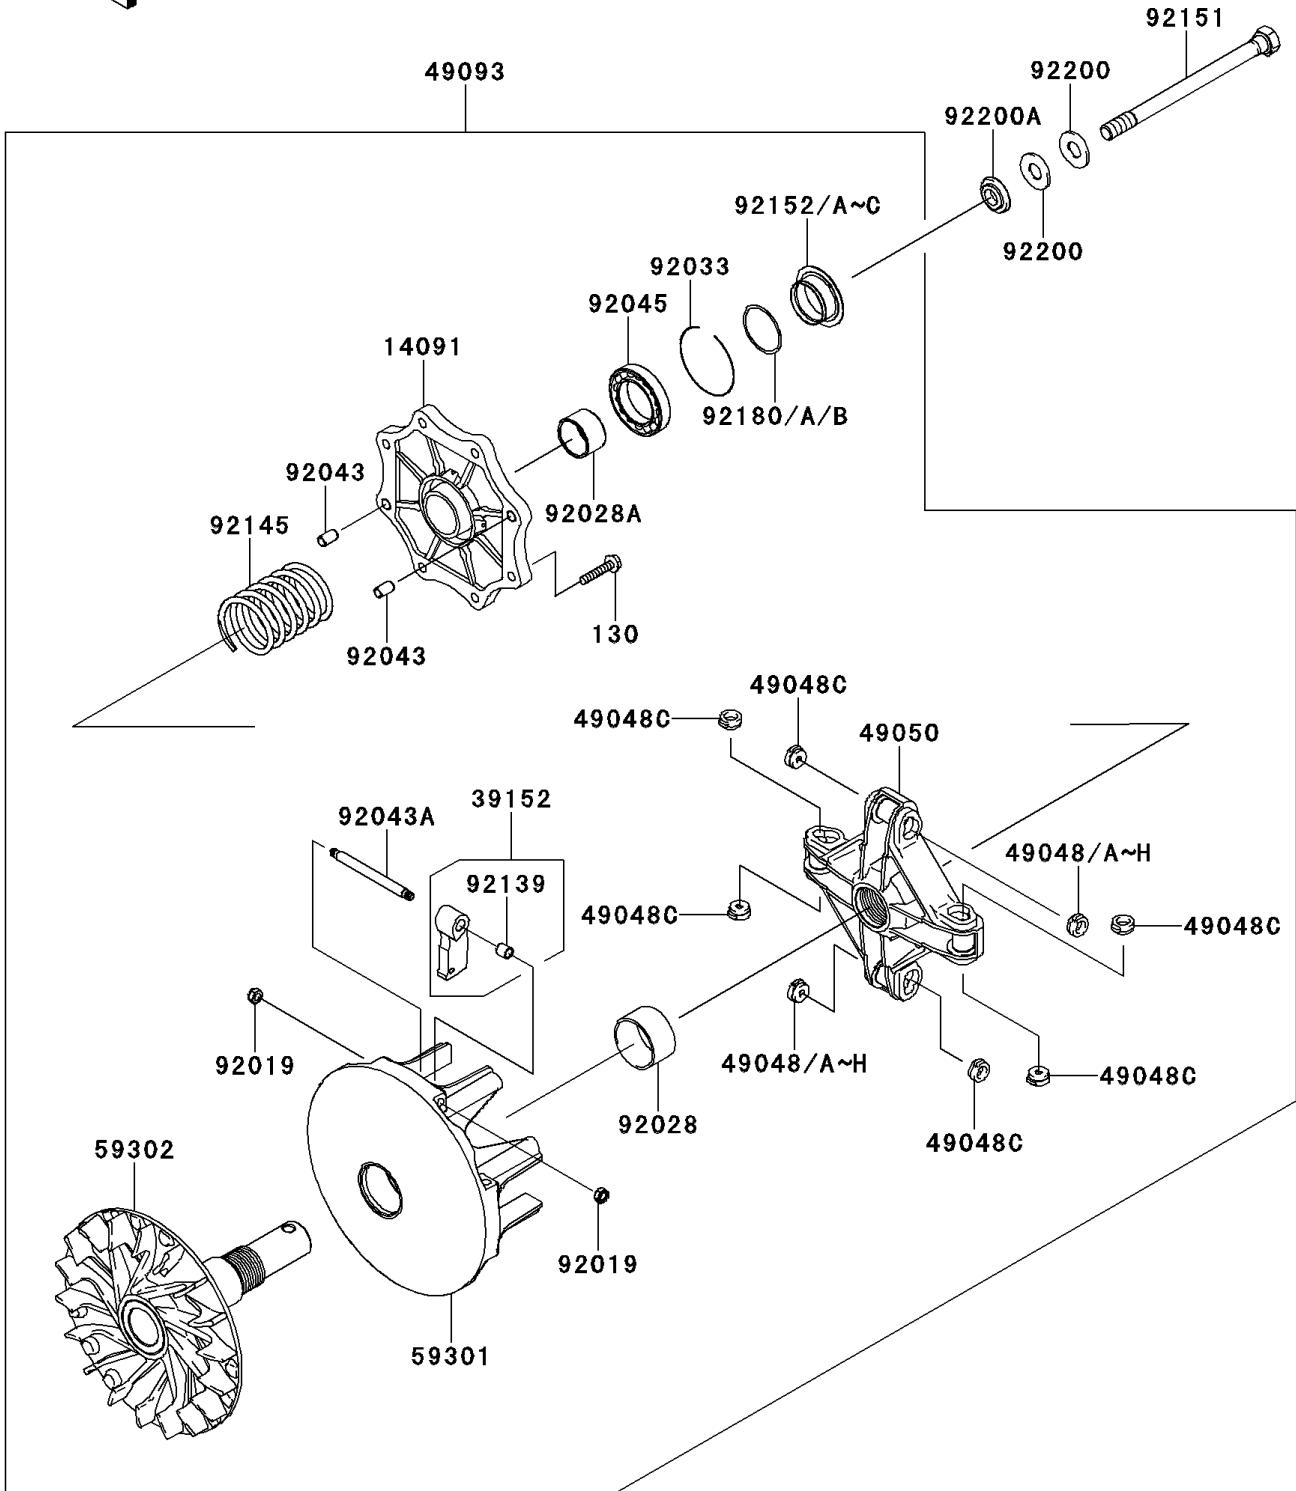

2013 BRUTE FORCE® 750 4x4i PARTS DIAGRAM

Drive Converter(VF750DE082074-)

E1391A

2013 BRUTE FORCE® 750 4x4i PARTS LIST

Drive Converter(VF750DE082074-)

ITEM NAME	PART NUMBER	QUANTITY
BOLT-FLANGED,6X30 (Ref # 130)	130CA0630	8
COVER (Ref # 14091)	14091-1804	1
WEIGHT-RAMP (Ref # 39152)	39152-0034	4
SHOE,T=7.2 (Ref # 49048)	49048-1087	AR
SHOE,T=7.3 (Ref # 49048A)	49048-1088	AR
SHOE,T=7.4 (Ref # 49048B)	49048-1089	AR
SHOE,T=7.5 (Ref # 49048C)	49048-1090	8
SHOE,T=7.6 (Ref # 49048D)	49048-1091	AR
SHOE,T=7.7 (Ref # 49048E)	49048-1092	AR
SHOE,T=7.8 (Ref # 49048F)	49048-1093	AR
SHOE,T=7.9 (Ref # 49048G)	49048-1094	AR
SHOE,T=8.0 (Ref # 49048H)	49048-1095	AR
SPIDER (Ref # 49050)	49050-0010	1
CONVERTER-ASSY-DRIVE (Ref # 49093)	49093-0040	1
SHEAVE-MOVABLE (Ref # 59301)	59301-0007	1
SHEAVE-COMP,FIXED (Ref # 59302)	59302-0078	1
NUT,LOCK,6MM (Ref # 92019)	92019-008	8
BUSHING (Ref # 92028)	92028-1975	1
BUSHING (Ref # 92028A)	92028-1980	1
RING-SNAP (Ref # 92033)	92033-0063	1
PIN,6.2X8X14 (Ref # 92043)	92043-1263	2
PIN (Ref # 92043A)	92043-1688	4
BEARING-BALL,6907DDG8C4 S6NS (Ref # 92045)	92045-1453	1
BUSHING (Ref # 92139)	92139-0215	4
SPRING (Ref # 92145)	92145-0794	1
BOLT,12X165 (Ref # 92151)	92151-1393	1
COLLAR,T=1.6 (Ref # 92152)	92152-1436	AR
COLLAR,T=3.0 (Ref # 92152A)	92152-1437	AR
COLLAR,T=2.3 (Ref # 92152B)	92152-1438	AR

2013 BRUTE FORCE® 750 4x4i PARTS LIST

Drive Converter(VF750DE082074-)

ITEM NAME	PART NUMBER	QUANTITY
COLLAR,T=3.7 (Ref # 92152C)	92152-1440	AR
SHIM,35X40X0.10 (Ref # 92180)	92180-1378	AR
SHIM,35X40X0.20 (Ref # 92180A)	92180-1379	AR
SHIM,35X40X0.30 (Ref # 92180B)	92180-1380	AR
WASHER,SPRING (Ref # 92200)	92200-1504	2
WASHER (Ref # 92200A)	92200-1634	1