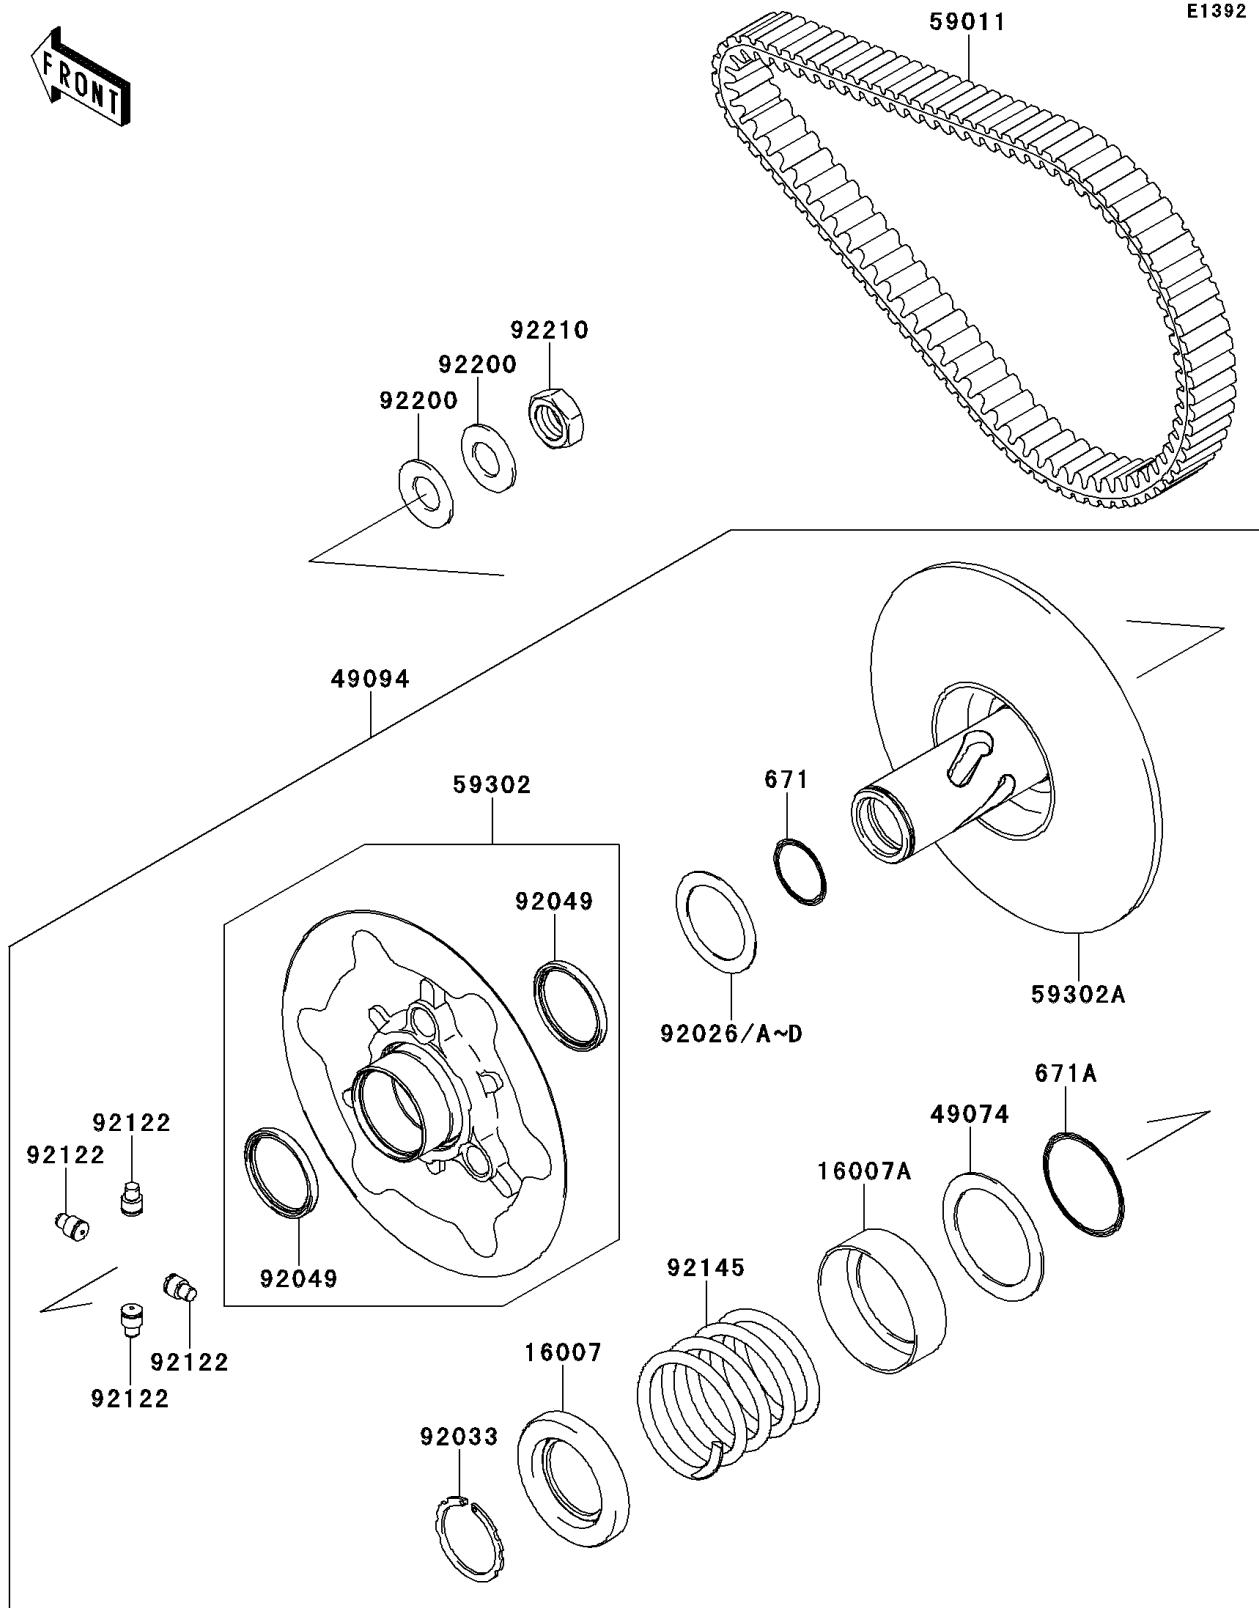

2012 BRUTE FORCE® 750 4x4i PARTS DIAGRAM

Driven Converter/Drive Belt

2012 BRUTE FORCE® 750 4x4i PARTS LIST

Driven Converter/Drive Belt

ITEM NAME	PART NUMBER	QUANTITY
O RING (Ref # 671)	671D2530	1
O RING (Ref # 671A)	671D2550	1
SEAT-SPRING (Ref # 16007)	16007-1203	1
SEAT-SPRING,SHEAVE MOVABLE (Ref # 16007A)	16007-1221	1
PLATE-THRUST (Ref # 49074)	49074-1055	1
CONVERTER-ASSY-DRIVEN (Ref # 49094)	49094-0051	1
BELT,CVT (Ref # 59011)	59011-0019	1
SHEAVE-COMP,MOVABLE (Ref # 59302)	59302-0039	1
SHEAVE-COMP,FIXED (Ref # 59302A)	59302-0077	1
SPACER,T=0.30 (Ref # 92026)	92026-0034	AR
SPACER,T=1.00 (Ref # 92026A)	92026-1565	AR
SPACER,T=0.60 (Ref # 92026B)	92026-1569	AR
SPACER,T=1.40 (Ref # 92026C)	92026-1570	AR
SPACER,T=0.80 (Ref # 92026D)	92026-1617	AR
RING-SNAP (Ref # 92033)	92033-1317	1
SEAL-OIL (Ref # 92049)	92049-1528	2
ROLLER (Ref # 92122)	92122-1209	4
SPRING,PURPLE (Ref # 92145)	92145-1499	1
WASHER (Ref # 92200)	92200-1505	2
NUT,18MM (Ref # 92210)	92210-1367	1