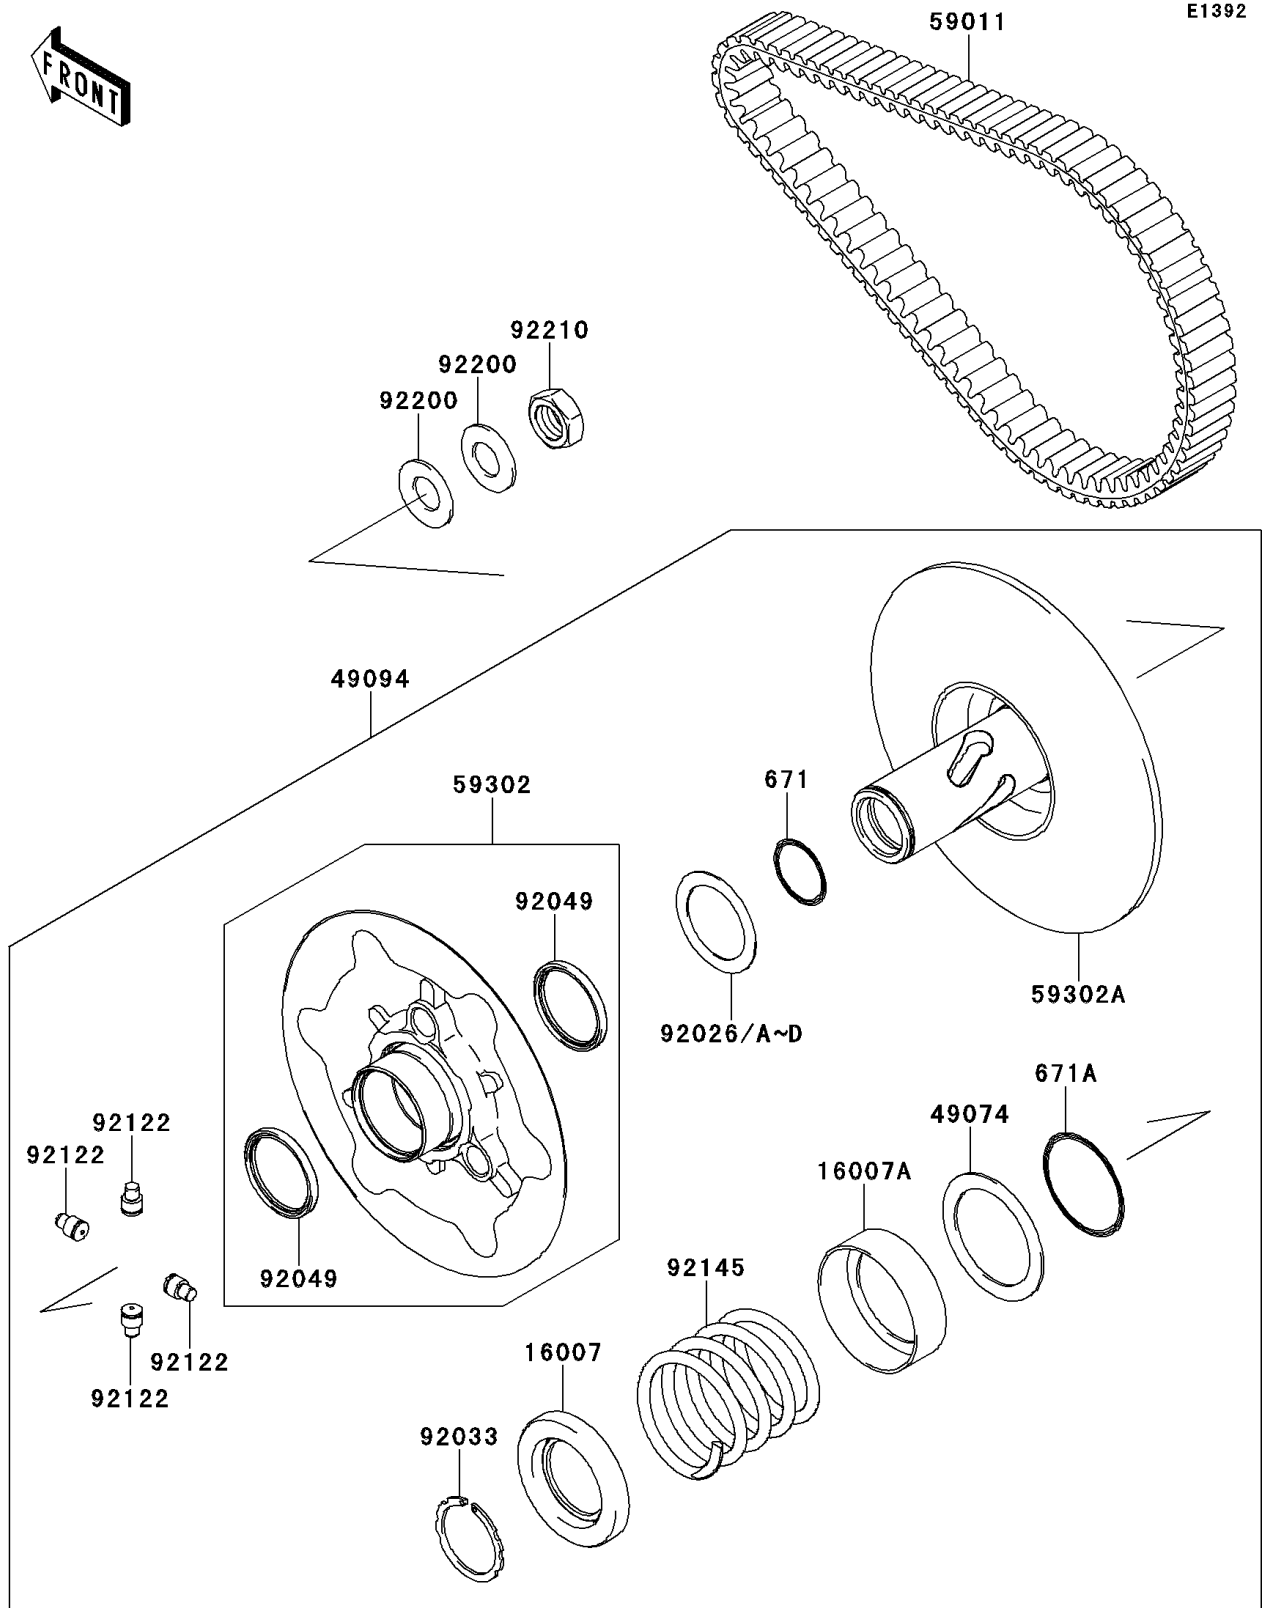

# 2014 BRUTE FORCE® 750 4x4i PARTS DIAGRAM

Driven Converter/Drive Belt

## 2014 BRUTE FORCE® 750 4x4i PARTS LIST

### Driven Converter/Drive Belt

ITEM NAME	PART NUMBER	QUANTITY
O RING (Ref # 671)	671D2530	1
O RING (Ref # 671A)	671D2550	1
SEAT-SPRING (Ref # 16007)	16007-1203	1
SEAT-SPRING,SHEAVE MOVABLE (Ref # 16007A)	16007-1221	1
PLATE-THRUST (Ref # 49074)	49074-1055	1
CONVERTER-ASSY-DRIVEN (Ref # 49094)	49094-0051	1
BELT,CVT (Ref # 59011)	59011-0019	1
SHEAVE-COMP,MOVABLE (Ref # 59302)	59302-0039	1
SHEAVE-COMP,FIXED (Ref # 59302A)	59302-0077	1
SPACER,T=0.30 (Ref # 92026)	92026-0034	AR
SPACER,T=1.00 (Ref # 92026A)	92026-1565	AR
SPACER,T=0.60 (Ref # 92026B)	92026-1569	AR
SPACER,T=1.40 (Ref # 92026C)	92026-1570	AR
SPACER,T=0.80 (Ref # 92026D)	92026-1617	AR
RING-SNAP (Ref # 92033)	92033-1317	1
SEAL-OIL (Ref # 92049)	92049-1528	2
ROLLER (Ref # 92122)	92122-1209	4
SPRING,PURPLE (Ref # 92145)	92145-1499	1
WASHER (Ref # 92200)	92200-1505	2
NUT,18MM (Ref # 92210)	92210-1367	1