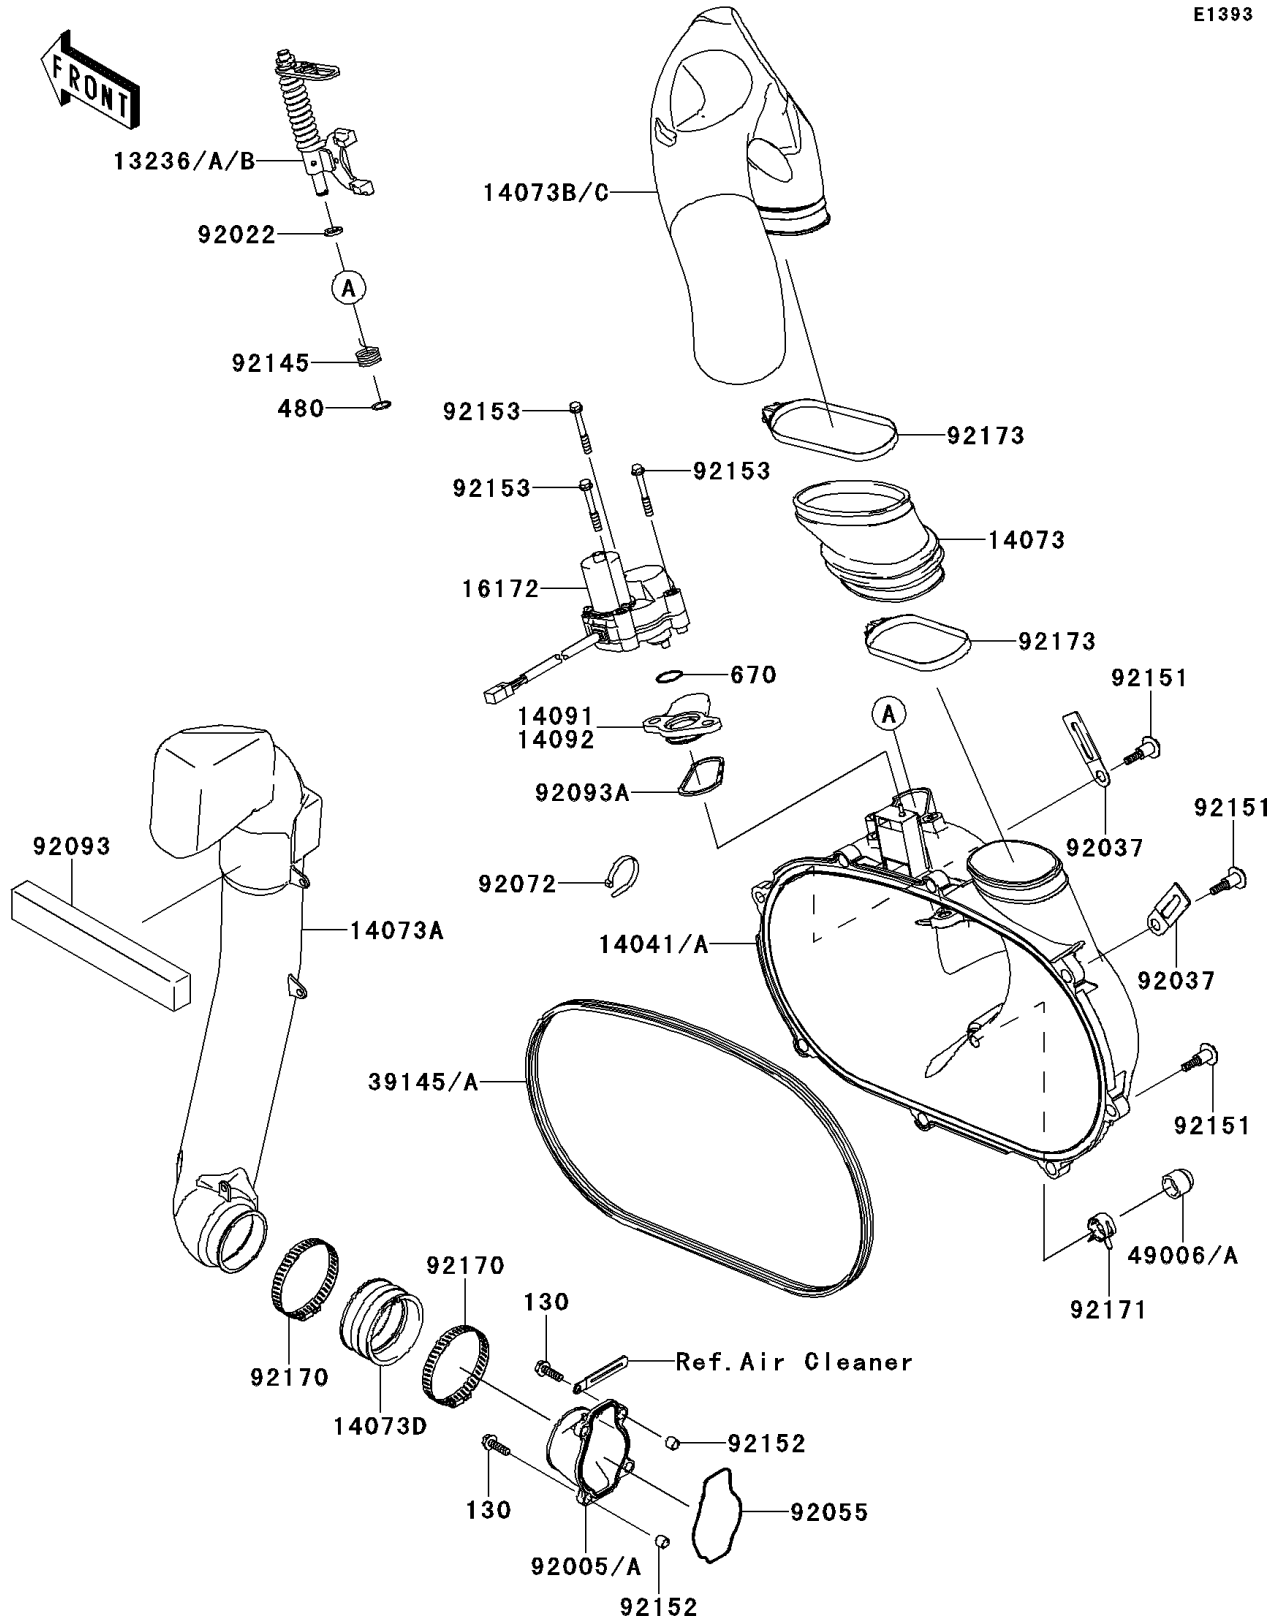

# 2012 BRUTE FORCE® 750 4x4i PARTS DIAGRAM

## Converter Cover

E1393

## 2012 BRUTE FORCE® 750 4x4i PARTS LIST

### Converter Cover

ITEM NAME	PART NUMBER	QUANTITY
BOLT-FLANGED,6X20 (Ref # 130)	130CD0620	4
CIRCLIP-TYPE-C,10MM (Ref # 480)	480J1000	1
O RING (Ref # 670)	670D3022	1
LEVER-COMP,YELLOW (Ref # 13236)	13236-0046	AR
LEVER-COMP,GREEN (Ref # 13236A)	13236-0047	AR
LEVER-COMP,PAINT LESS (Ref # 13236B)	13236-0048	1
COVER-COMP (Ref # 14041)	14041-0556	1
DUCT,EXHAUST JOINT (Ref # 14073)	14073-0028	1
DUCT,INTAKE (Ref # 14073A)	14073-0298	1
DUCT,EXHAUST (Ref # 14073B)	14073-0299	1
DUCT,JOINT (Ref # 14073D)	14073-1775	1
COVER (Ref # 14092)	14092-0780	1
ACTUATOR (Ref # 16172)	16172-0018	1
TRIM-SEAL (Ref # 39145)	39145-0702	1
BOOT,DRAIN (Ref # 49006)	49006-0560	1
FITTING (Ref # 92005)	92005-0718	1
WASHER,10.2X16X1 (Ref # 92022)	92022-1829	1
CLAMP (Ref # 92037)	92037-1780	2
RING-O (Ref # 92055)	92055-1630	1
BAND,L=188 (Ref # 92072)	92072-1239	1
SEAL (Ref # 92093)	92093-0572	1
SEAL (Ref # 92093A)	92093-1548	1
SPRING (Ref # 92145)	92145-1567	1
BOLT,FLANGED,6X30 (Ref # 92151)	92151-1686	8
COLLAR (Ref # 92152)	92152-1332	4
BOLT,6X47 (Ref # 92153)	92153-0678	3
CLAMP (Ref # 92170)	92170-1764	2
CLAMP (Ref # 92171)	92171-0329	1
CLAMP (Ref # 92173)	92173-0260	2