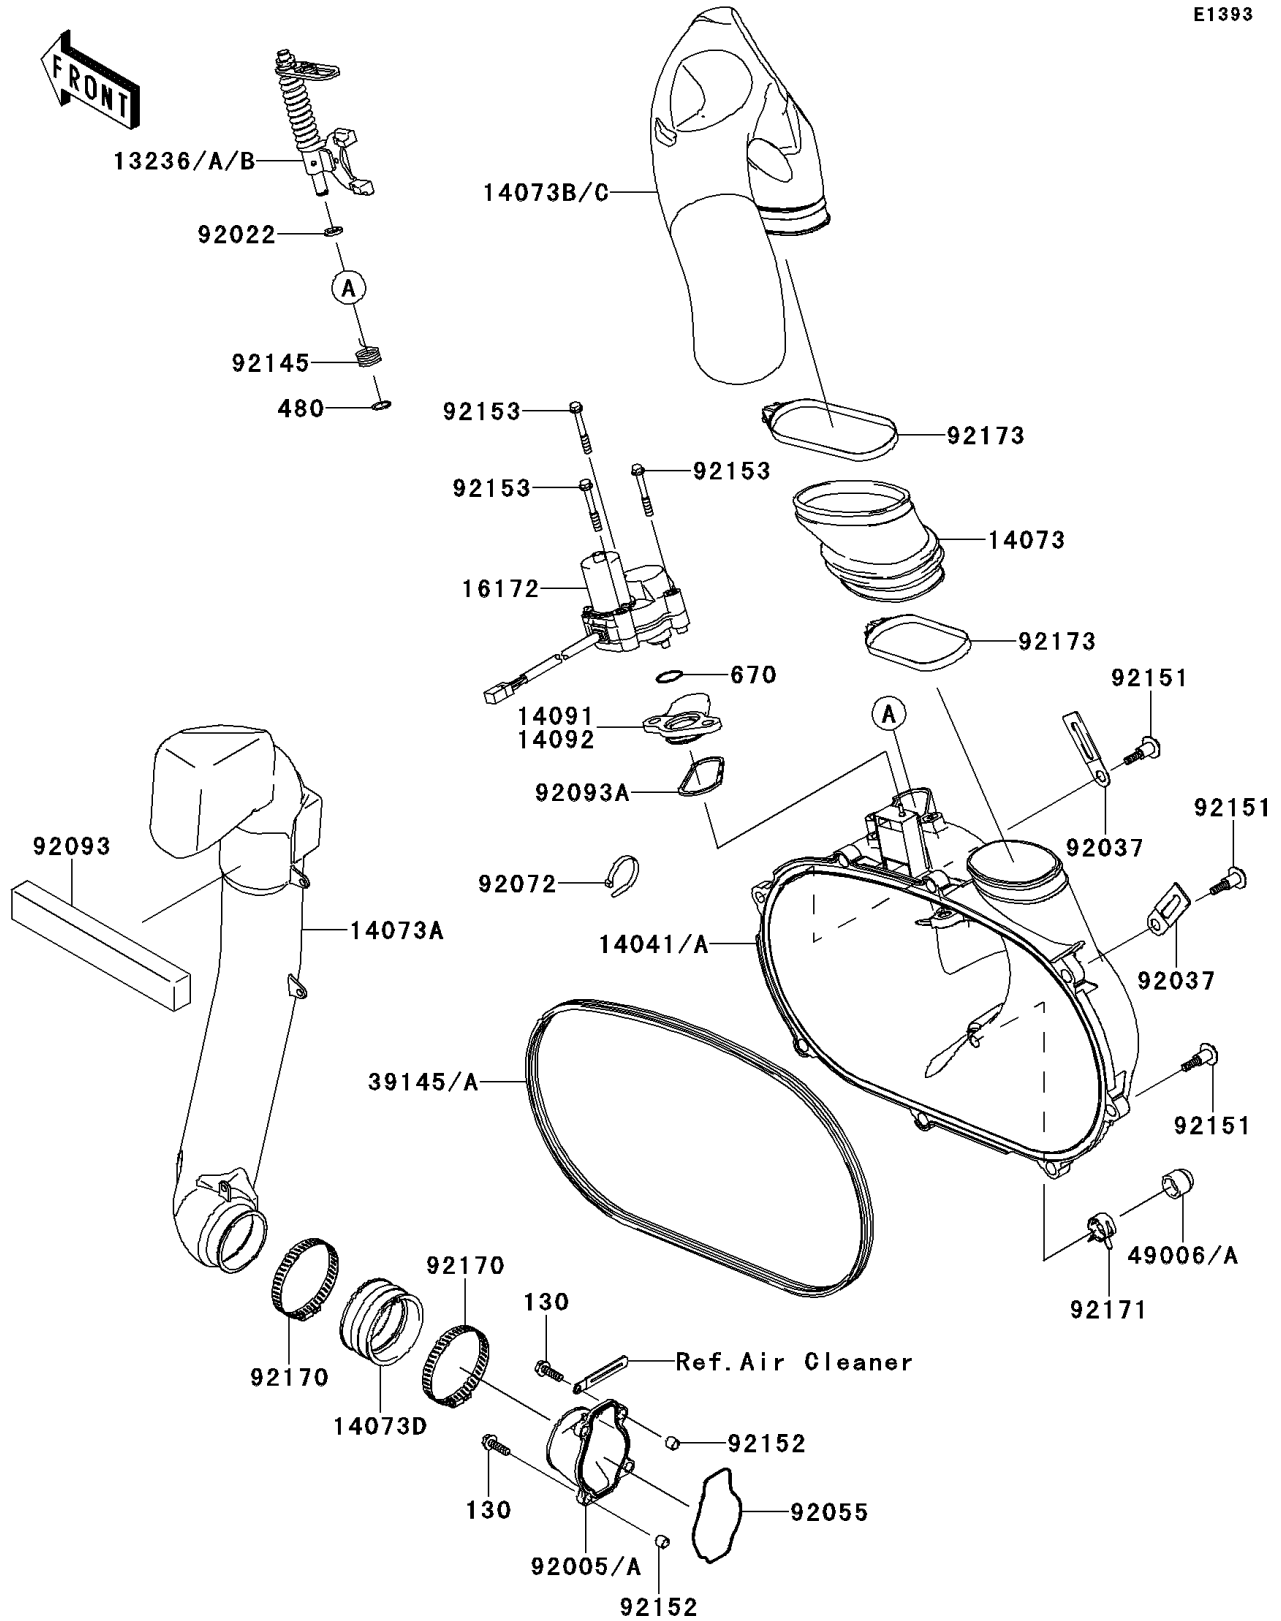

2014 BRUTE FORCE® 750 4x4i PARTS DIAGRAM

Converter Cover

E1393

2014 BRUTE FORCE® 750 4x4i PARTS LIST

Converter Cover

ITEM NAME	PART NUMBER	QUANTITY
BOLT-FLANGED,6X20 (Ref # 130)	130CD0620	4
CIRCLIP-TYPE-C,10MM (Ref # 480)	480J1000	1
O RING (Ref # 670)	670D3022	1
LEVER-COMP,YELLOW (Ref # 13236)	13236-0046	AR
LEVER-COMP,GREEN (Ref # 13236A)	13236-0047	AR
LEVER-COMP,PAINT LESS (Ref # 13236B)	13236-0048	1
COVER-COMP (Ref # 14041)	14041-0556	1
DUCT,EXHAUST JOINT (Ref # 14073)	14073-0028	1
DUCT,INTAKE (Ref # 14073A)	14073-0298	1
DUCT,EXHAUST (Ref # 14073C)	14073-0734	1
DUCT,JOINT (Ref # 14073D)	14073-1775	1
COVER (Ref # 14092)	14092-0780	1
ACTUATOR (Ref # 16172)	16172-0018	1
TRIM-SEAL (Ref # 39145)	39145-0702	1
BOOT,DRAIN (Ref # 49006)	49006-0560	1
FITTING (Ref # 92005)	92005-0718	1
WASHER,10.2X16X1 (Ref # 92022)	92022-1829	1
CLAMP (Ref # 92037)	92037-1780	2
RING-O (Ref # 92055)	92055-1630	1
BAND,L=188 (Ref # 92072)	92072-1239	1
SEAL (Ref # 92093)	92093-0572	1
SEAL (Ref # 92093A)	92093-1548	1
SPRING (Ref # 92145)	92145-1567	1
BOLT,FLANGED,6X30 (Ref # 92151)	92151-1686	8
COLLAR (Ref # 92152)	92152-1332	4
BOLT,6X47 (Ref # 92153)	92153-0678	3
CLAMP (Ref # 92170)	92170-1764	2
CLAMP (Ref # 92171)	92171-0329	1
CLAMP (Ref # 92173)	92173-0260	2