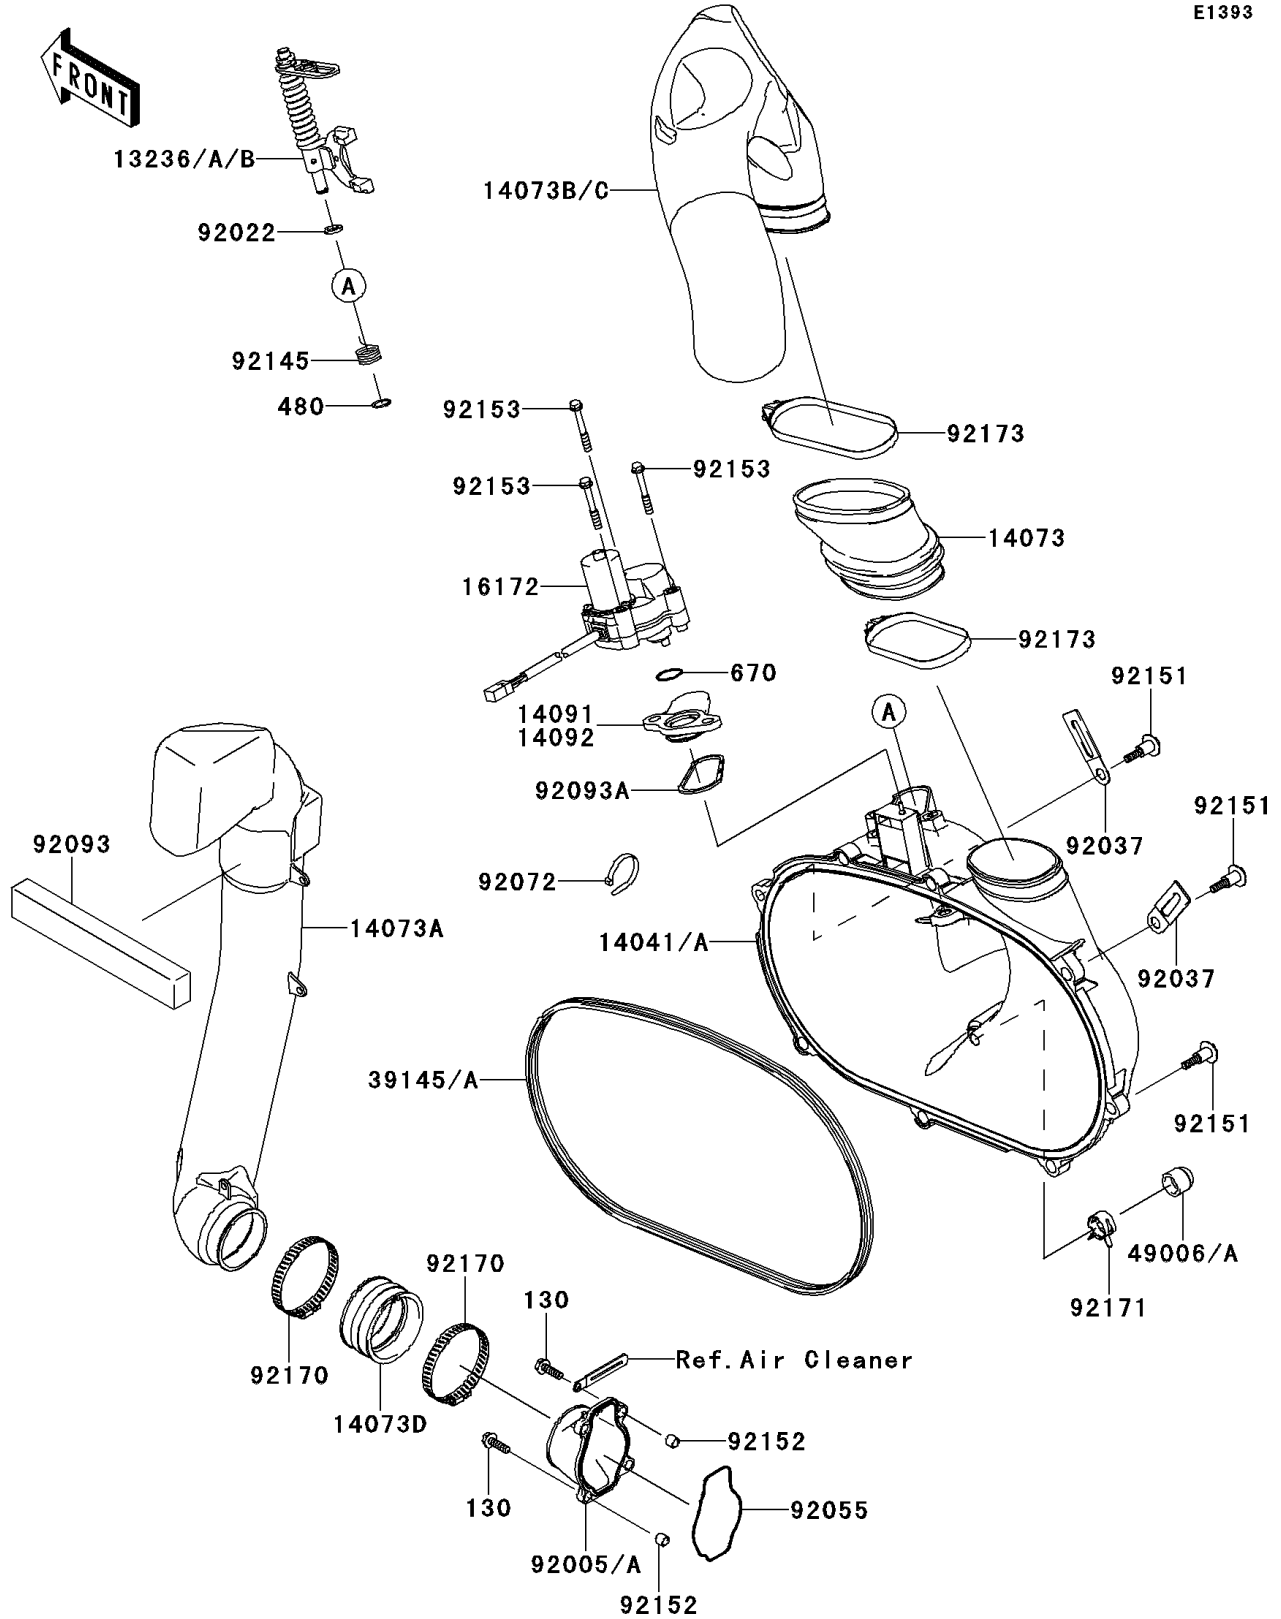

# 2014 BRUTE FORCE® 750 4x4i PARTS DIAGRAM

Converter Cover

E1393

## 2014 BRUTE FORCE® 750 4x4i PARTS LIST

### Converter Cover

ITEM NAME	PART NUMBER	QUANTITY
BOLT-FLANGED,6X20 (Ref # 130)	130CD0620	4
CIRCLIP-TYPE-C,10MM (Ref # 480)	480J1000	1
O RING (Ref # 670)	670D3022	1
LEVER-COMP,YELLOW (Ref # 13236)	13236-0046	AR
LEVER-COMP,GREEN (Ref # 13236A)	13236-0047	AR
LEVER-COMP,PAINT LESS (Ref # 13236B)	13236-0048	1
COVER-COMP (Ref # 14041)	14041-0556	1
DUCT,EXHAUST JOINT (Ref # 14073)	14073-0028	1
DUCT,INTAKE (Ref # 14073A)	14073-0298	1
DUCT,EXHAUST (Ref # 14073C)	14073-0734	1
DUCT,JOINT (Ref # 14073D)	14073-1775	1
COVER (Ref # 14092)	14092-0780	1
ACTUATOR (Ref # 16172)	16172-0018	1
TRIM-SEAL (Ref # 39145)	39145-0702	1
BOOT,DRAIN (Ref # 49006)	49006-0560	1
FITTING (Ref # 92005)	92005-0718	1
WASHER,10.2X16X1 (Ref # 92022)	92022-1829	1
CLAMP (Ref # 92037)	92037-1780	2
RING-O (Ref # 92055)	92055-1630	1
BAND,L=188 (Ref # 92072)	92072-1239	1
SEAL (Ref # 92093)	92093-0572	1
SEAL (Ref # 92093A)	92093-1548	1
SPRING (Ref # 92145)	92145-1567	1
BOLT,FLANGED,6X30 (Ref # 92151)	92151-1686	8
COLLAR (Ref # 92152)	92152-1332	4
BOLT,6X47 (Ref # 92153)	92153-0678	3
CLAMP (Ref # 92170)	92170-1764	2
CLAMP (Ref # 92171)	92171-0329	1
CLAMP (Ref # 92173)	92173-0260	2