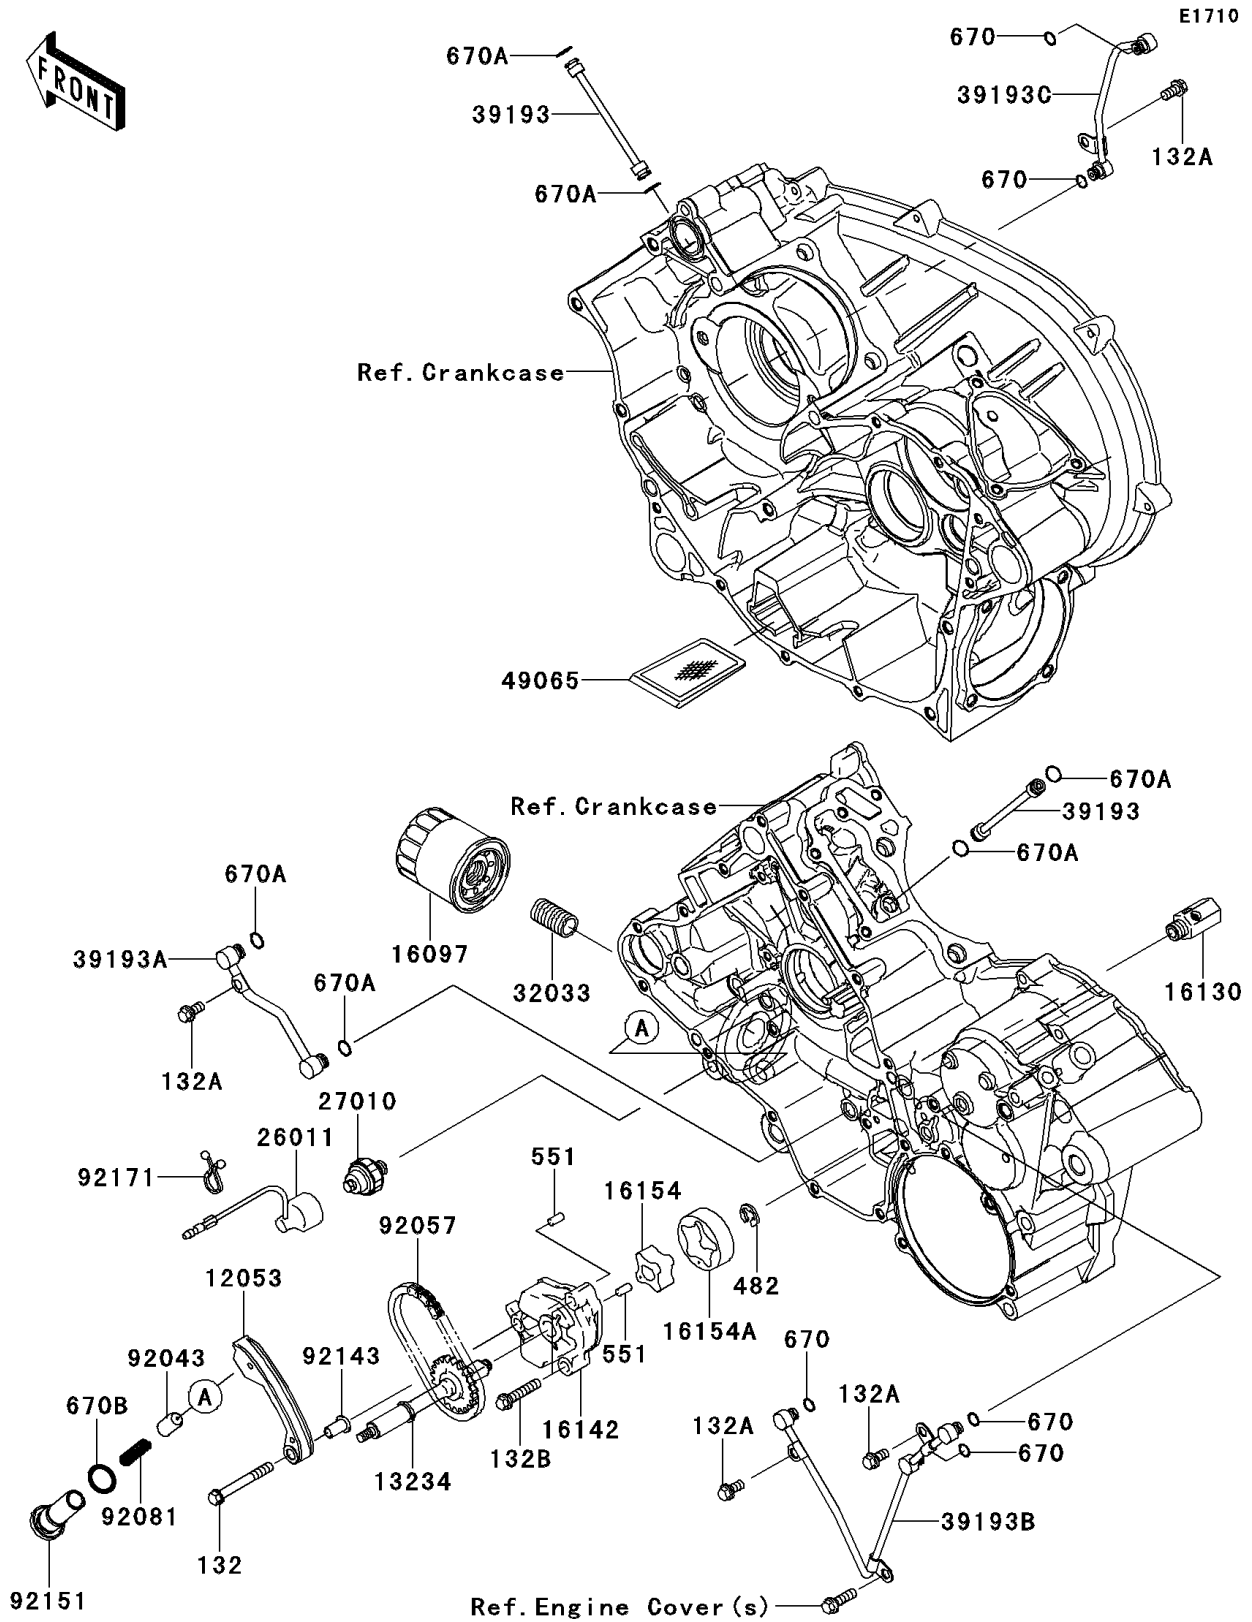

2012 BRUTE FORCE® 750 4x4i PARTS DIAGRAM

Oil Pump/Oil Filter

2012 BRUTE FORCE® 750 4x4i PARTS LIST

Oil Pump/Oil Filter

ITEM NAME	PART NUMBER	QUANTITY
BOLT-FLANGED-SMALL,6X50 (Ref # 132)	132BB0650	1
BOLT-FLANGED-SMALL,6X12 (Ref # 132A)	132BD0612	4
BOLT-FLANGED-SMALL,6X30 (Ref # 132B)	132BD0630	2
CIRCLIP-TYPE-E,6MM (Ref # 482)	482J6000	1
PIN-DOWEL,4X8 (Ref # 551)	551A0408	2
O RING (Ref # 670)	670D1505	5
O RING,7MM (Ref # 670A)	670D1507	6
O RING,16MM (Ref # 670B)	670D2016	1
GUIDE-CHAIN,SLACK (Ref # 12053)	12053-1440	1
SHAFT-COMP,OIL PUMP (Ref # 13234)	13234-1112	1
FILTER-ASSY-OIL (Ref # 16097)	16097-0003	1
VALVE-ASSY-RELIEF (Ref # 16130)	16130-1058	1
COVER-PUMP (Ref # 16142)	16142-1162	1
ROTOR-PUMP,INNER (Ref # 16154)	16154-2059	1
ROTOR-PUMP,OUTER (Ref # 16154A)	16154-2060	1
WIRE-LEAD (Ref # 26011)	26011-1755	1
SWITCH,OIL PRESSURE (Ref # 27010)	27010-1313	1
PIPE,OIL FILTER (Ref # 32033)	32033-1535	1
PIPE-OIL,CRANKCASE-HEAD (Ref # 39193)	39193-0015	2
PIPE-OIL,CRANKSHAFT (Ref # 39193A)	39193-1052	1
PIPE-OIL,CRANKCASE,LH (Ref # 39193B)	39193-1053	1
PIPE-OIL,CRANKCASE,RH (Ref # 39193C)	39193-1054	1
FILTER-OIL (Ref # 49065)	49065-1086	1
PIN (Ref # 92043)	92043-076	1
CHAIN,DID SCR-0409 SV (Ref # 92057)	92057-0188	1
SPRING (Ref # 92081)	92081-112	1
COLLAR (Ref # 92143)	92143-1857	1
BOLT,16X41 (Ref # 92151)	92151-1781	1
CLAMP (Ref # 92171)	92171-1329	1