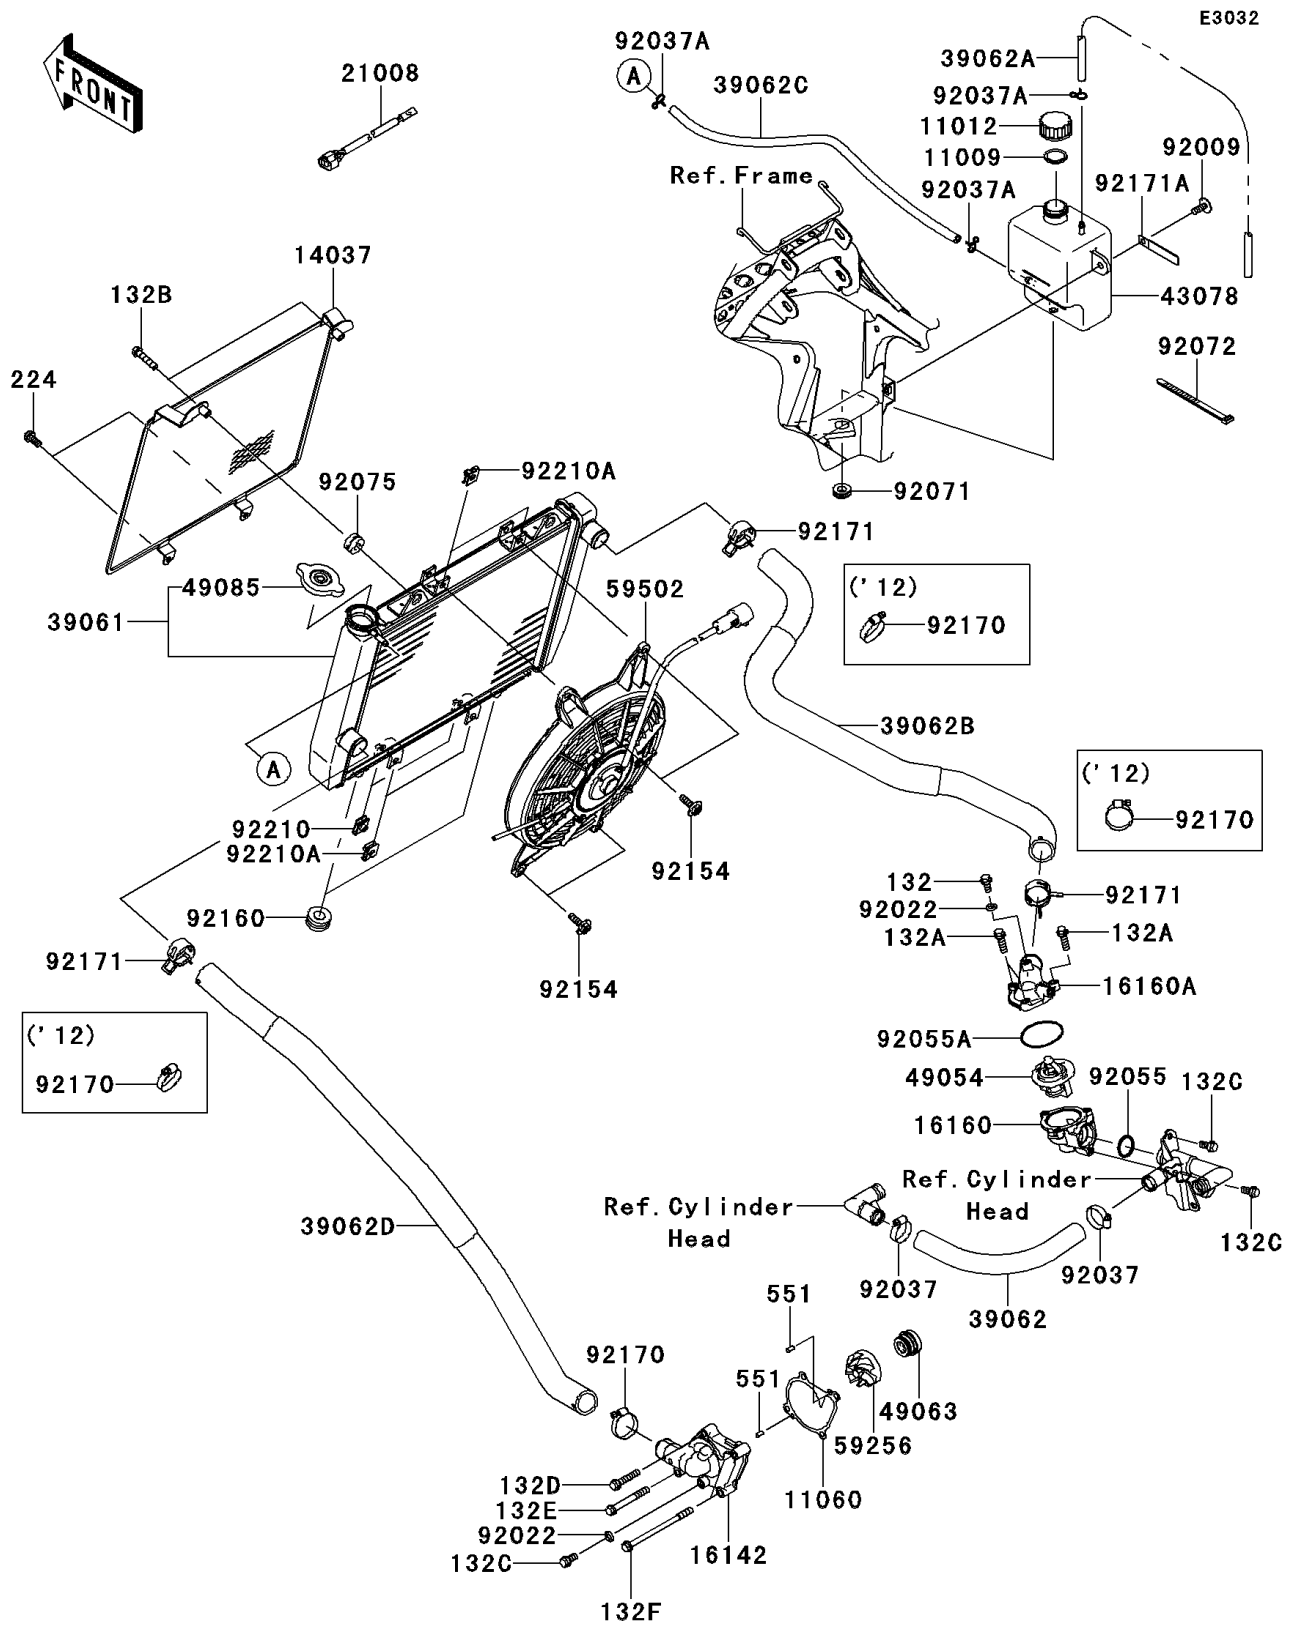

2012 BRUTE FORCE® 750 4x4i PARTS DIAGRAM

Radiator