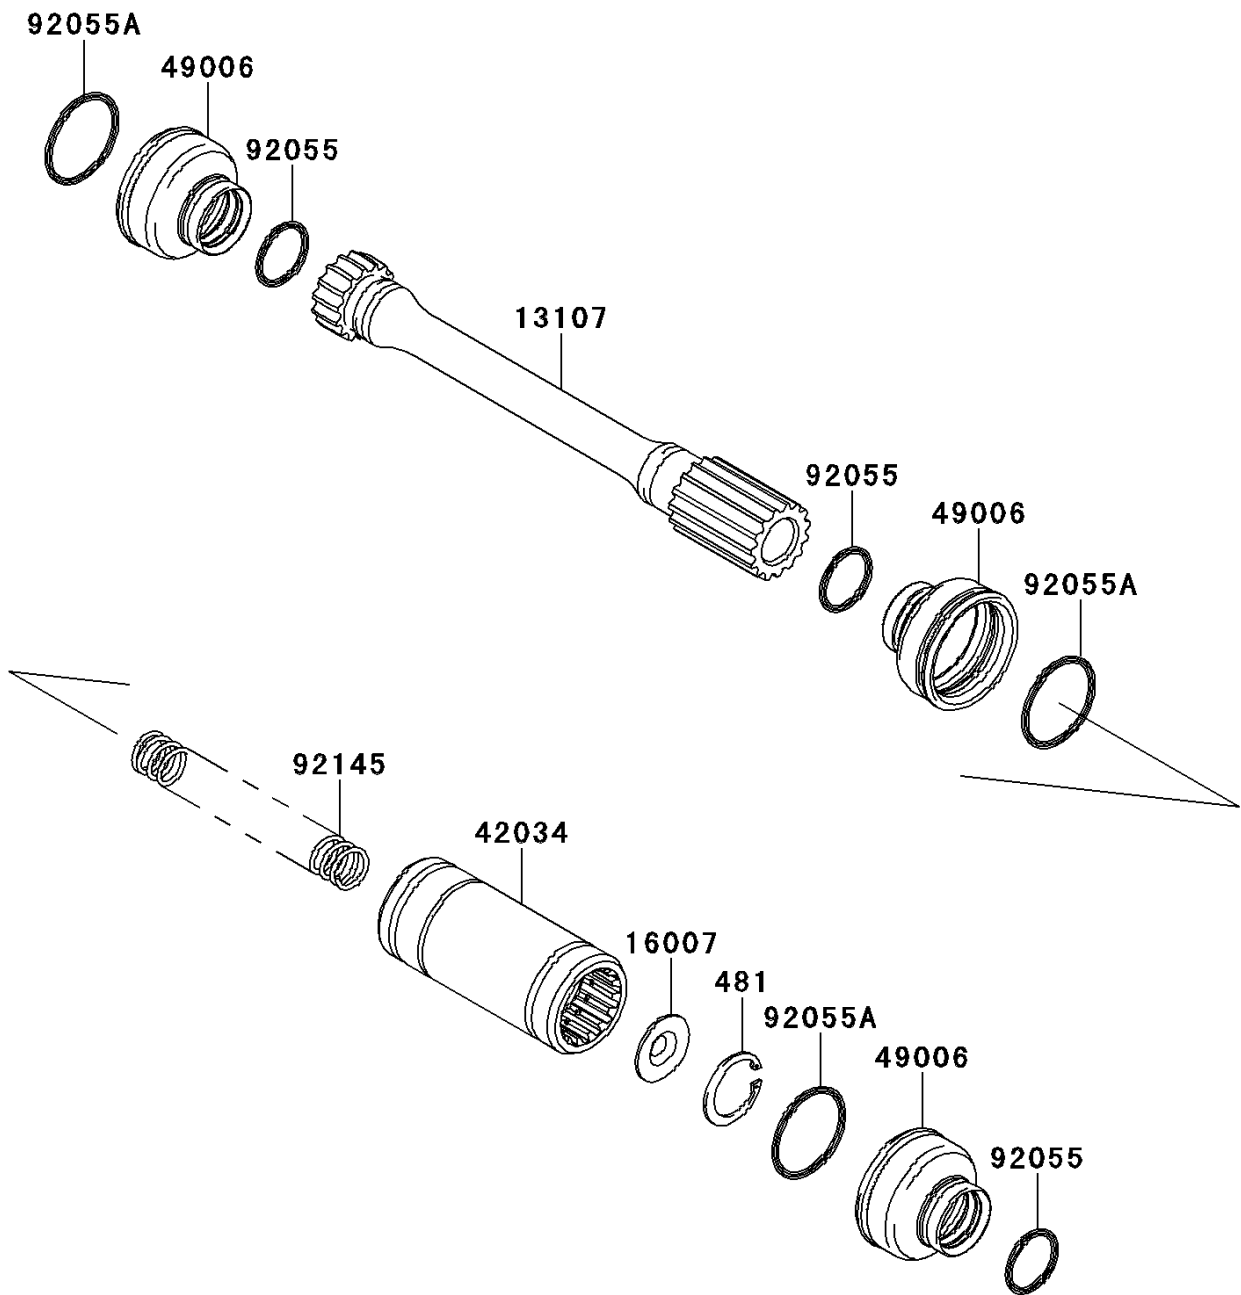

# 2013 BRUTE FORCE® 750 4x4i PARTS DIAGRAM

Drive Shaft-Propeller

E3135

### Drive Shaft-Propeller

ITEM NAME	PART NUMBER	QUANTITY
CIRCLIP-TYPE-C,25MM (Ref # 481)	481J2500	1
SHAFT,FR PROPELLER SHAFT (Ref # 13107)	13107-1505	1
SEAT-SPRING,PROPELLER SHAFT (Ref # 16007)	16007-0042	1
COUPLING,PROPELLER (Ref # 42034)	42034-1193	1
BOOT (Ref # 49006)	49006-1362	3
RING-O,18X24X3 (Ref # 92055)	92055-1633	3
RING-O,30X35X2.5 (Ref # 92055A)	92055-1693	3
SPRING,PROPELLER SHAFT (Ref # 92145)	92145-1304	1