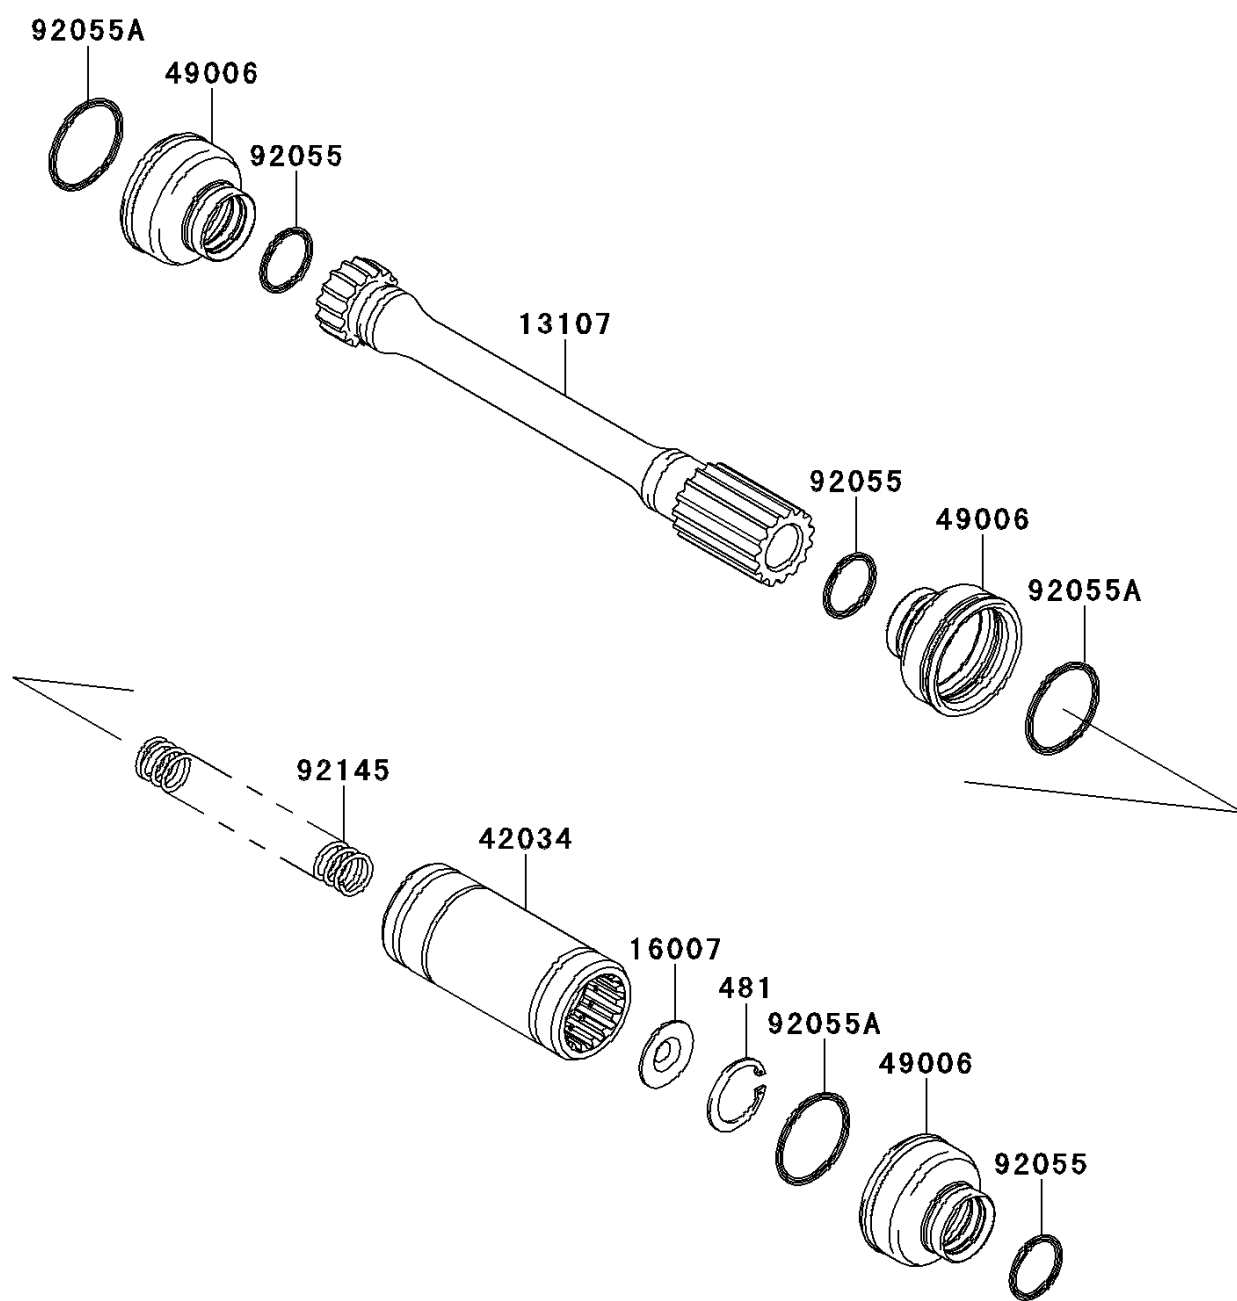

2014 BRUTE FORCE® 750 4x4i PARTS DIAGRAM

Drive Shaft-Propeller

E3135

2014 BRUTE FORCE® 750 4x4i PARTS LIST

Drive Shaft-Propeller

ITEM NAME	PART NUMBER	QUANTITY
CIRCLIP-TYPE-C,25MM (Ref # 481)	481J2500	1
SHAFT,FR PROPELLER SHAFT (Ref # 13107)	13107-1505	1
SEAT-SPRING,PROPELLER SHAFT (Ref # 16007)	16007-0042	1
COUPLING,PROPELLER (Ref # 42034)	42034-1193	1
BOOT (Ref # 49006)	49006-1362	3
RING-O,18X24X3 (Ref # 92055)	92055-1633	3
RING-O,30X35X2.5 (Ref # 92055A)	92055-1693	3
SPRING,PROPELLER SHAFT (Ref # 92145)	92145-1304	1