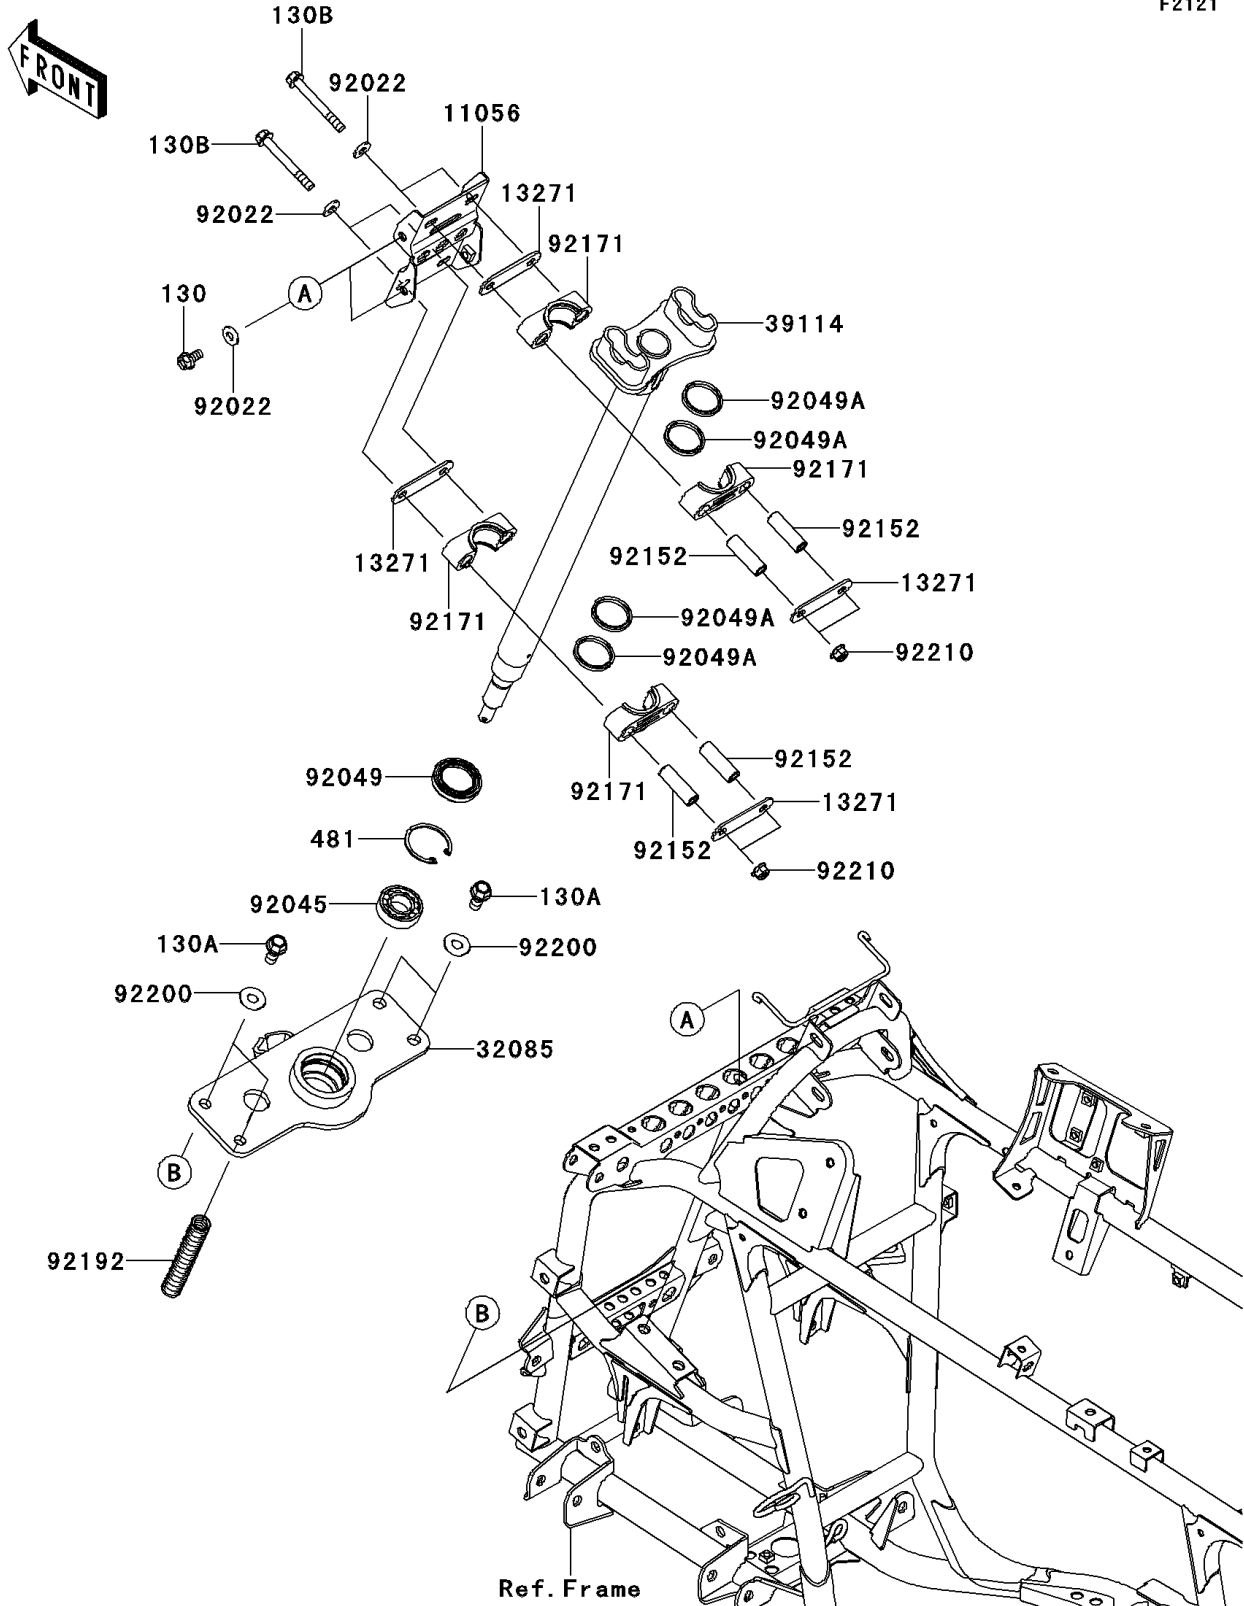

2014 BRUTE FORCE® 750 4x4i PARTS DIAGRAM

Steering Shaft

F2121

2014 BRUTE FORCE® 750 4x4i PARTS LIST

Steering Shaft

ITEM NAME	PART NUMBER	QUANTITY
BOLT-FLANGED,8X16 (Ref # 130)	130BA0816	4
BOLT-FLANGED,10X20 (Ref # 130A)	130BB1020	4
BOLT-FLANGED,8X65 (Ref # 130B)	130CA0865	4
CIRCLIP-TYPE-C,42MM (Ref # 481)	481J4200	1
BRACKET,STRG,UPP (Ref # 11056)	11056-0284	1
PLATE,STEERING,CLAMP (Ref # 13271)	13271-7506	4
STOPPER,STRG (Ref # 32085)	32085-0200	1
SHAFT-COMP-STRG (Ref # 39114)	39114-0014	1
WASHER,8.2X19X2 (Ref # 92022)	92022-1533	8
BEARING-BALL,60042RD (Ref # 92045)	92045-0113	1
SEAL-OIL,HTC 30X45X8 (Ref # 92049)	92049-1575	1
SEAL-OIL,SR31.8X37.5X3.8LR (Ref # 92049A)	92049-7501	4
COLLAR,9.1X13.95X42 (Ref # 92152)	92152-7501	4
CLAMP,STEERING (Ref # 92171)	92171-7501	4
TUBE,CORRUGATED,13X16.7X100 (Ref # 92192)	92192-0938	1
WASHER,10.5X25X1.6 (Ref # 92200)	92200-1595	4
NUT,FLANGED,LOCK,8MM (Ref # 92210)	92210-0493	4