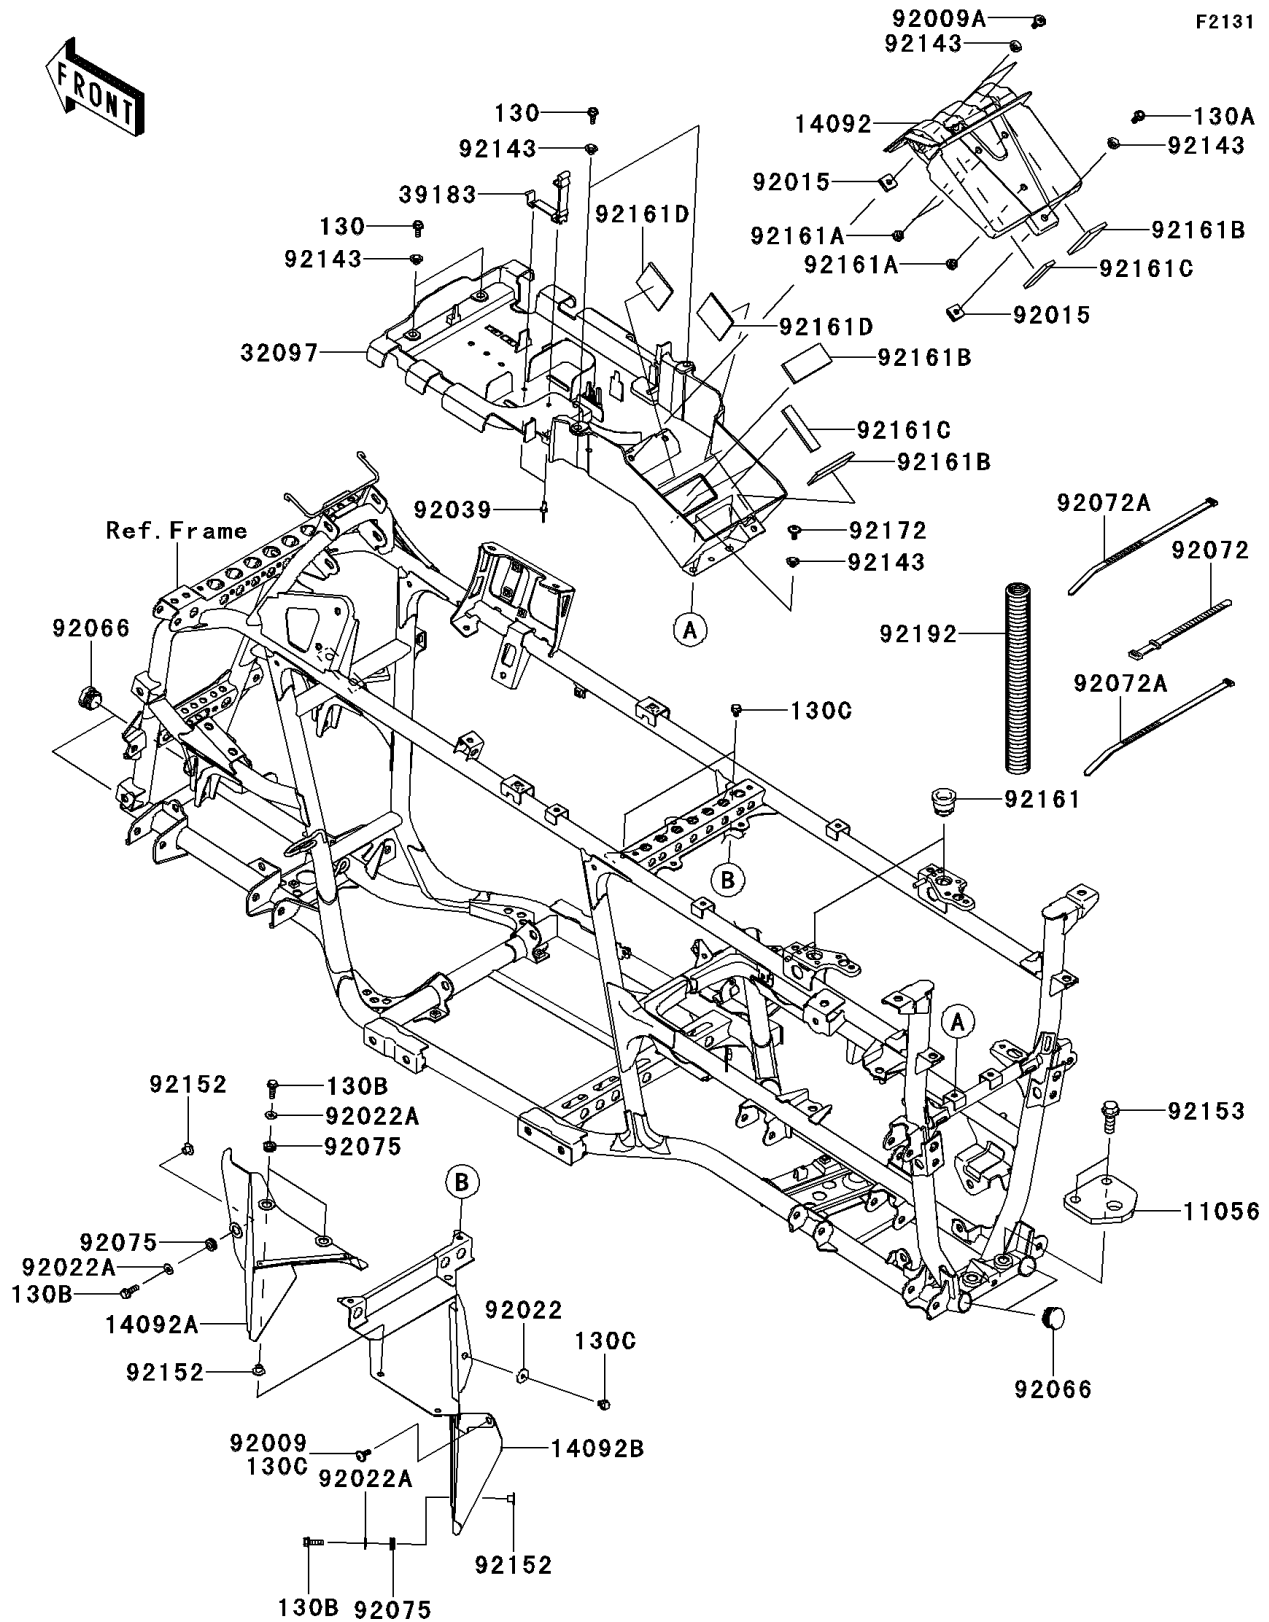

# 2014 BRUTE FORCE® 750 4x4i PARTS DIAGRAM

## Frame Fittings

## 2014 BRUTE FORCE® 750 4x4i PARTS LIST

### Frame Fittings

ITEM NAME	PART NUMBER	QUANTITY
BOLT-FLANGED,6X16 (Ref # 130)	130BA0616	4
BOLT-FLANGED,6X18 (Ref # 130A)	130BA0618	1
BOLT-FLANGED,6X20 (Ref # 130B)	130BA0620	4
BOLT-FLANGED,6X10 (Ref # 130C)	130BD0610	4
BRACKET,TRAILER HITCH (Ref # 11056)	11056-0299	1
COVER,BATTERY (Ref # 14092)	14092-0189	1
COVER,HEAT GUARD (Ref # 14092A)	14092-0236	1
COVER,HEAT GUARD,FR (Ref # 14092B)	14092-0886	1
CASE-BATTERY (Ref # 32097)	32097-0558	1
BAND-ASSY,TOOL BAG (Ref # 39183)	39183-1065	1
SCREW,6X18 (Ref # 92009A)	92009-1663	2
NUT,6MM (Ref # 92015)	92015-1094	3
WASHER,6.5X20X1.6 (Ref # 92022)	92022-1804	1
WASHER,6.2X15.0X1.2 (Ref # 92022A)	92022-2373	4
RIVET,4.8MM (Ref # 92039)	92039-3719	2
PLUG (Ref # 92066)	92066-0036	4
BAND,L=186 (Ref # 92072)	92072-056	1
BAND,L=292.1 (Ref # 92072A)	92072-3509	2
DAMPER (Ref # 92075)	92075-2097	4
COLLAR (Ref # 92143)	92143-1057	9
COLLAR,6.3X8.3X9.2 (Ref # 92152)	92152-0237	4
BOLT,FLANGED,12X35 (Ref # 92153)	92153-0847	2
DAMPER (Ref # 92161)	92161-0048	2
DAMPER (Ref # 92161A)	92161-1084	3
DAMPER (Ref # 92161B)	92161-1127	3
DAMPER,15X70X5 (Ref # 92161C)	92161-1380	3
DAMPER,50X50X3 (Ref # 92161D)	92161-1386	2
SCREW,6X14 (Ref # 92172)	92172-0401	2
TUBE,CORRUGATED,25.5X32.25X300 (Ref # 92192)	92192-1042	1