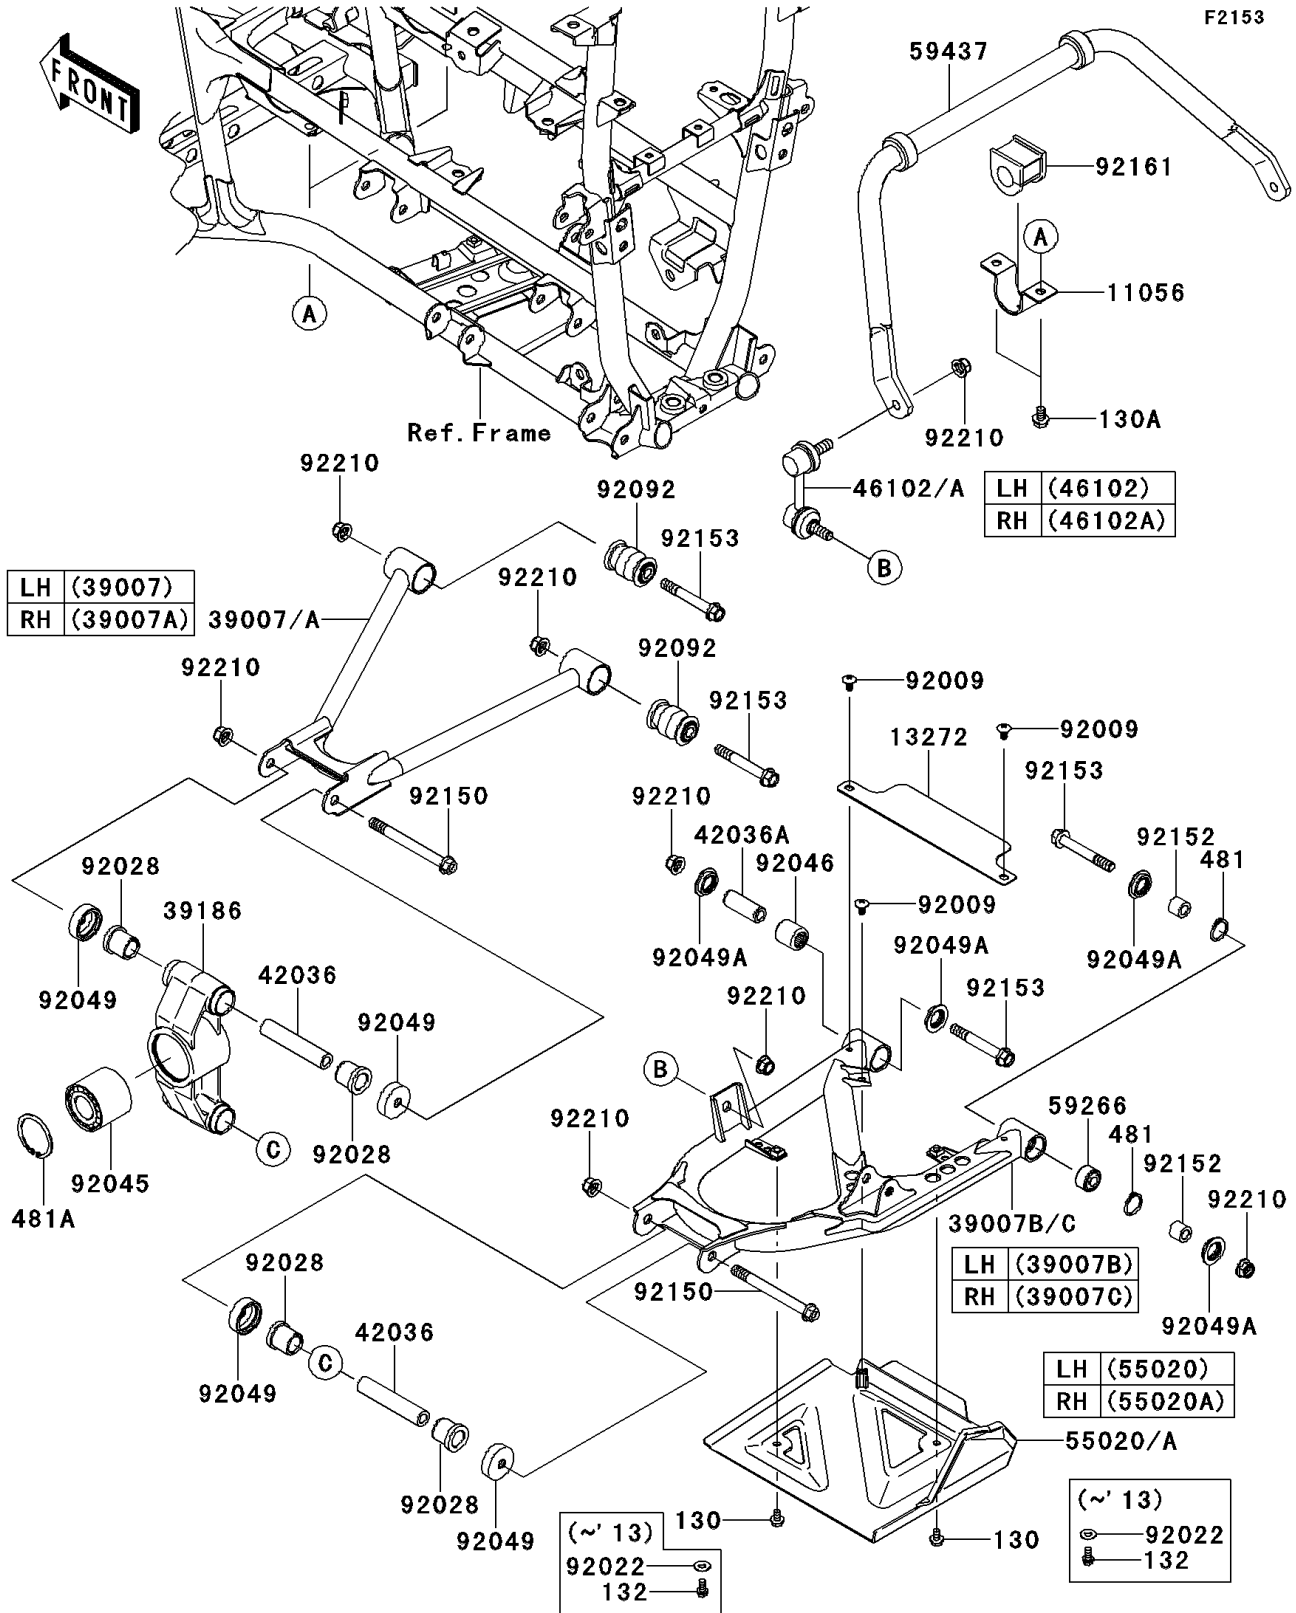

2012 BRUTE FORCE® 750 4x4i PARTS DIAGRAM

Rear Suspension

2012 BRUTE FORCE® 750 4x4i PARTS LIST

Rear Suspension

ITEM NAME	PART NUMBER	QUANTITY
BOLT-FLANGED,8X12 (Ref # 130A)	130BA0812	4
BOLT-FLANGED-SMALL,6X12 (Ref # 132)	132BA0612	4
CIRCLIP (Ref # 481)	481J2400	4
CIRCLIP (Ref # 481A)	481J5200	2
BRACKET,STABILIZER (Ref # 11056)	11056-1062	2
PLATE,RR ARM (Ref # 13272)	13272-0919	2
ARM-SUSP,RR,UPP,LH (Ref # 39007)	39007-0170	1
ARM-SUSP,RR,UPP,RH (Ref # 39007A)	39007-0171	1
ARM-SUSP,RR,LWR,LH (Ref # 39007B)	39007-0172	1
ARM-SUSP,RR,LWR,RH (Ref # 39007C)	39007-0173	1
KNUCKLE,RR (Ref # 39186)	39186-0099	2
SLEEVE,10X17X85.6 (Ref # 42036)	42036-1190	4
SLEEVE (Ref # 42036A)	42036-1376	2
ROD,STABILIZER,LH (Ref # 46102)	46102-0100	1
ROD,STABILIZER,RH (Ref # 46102A)	46102-0101	1
GUARD,REAR ARM,LH,F.BLACK (Ref # 55020)	55020-0166-6Z	1
GUARD,REAR ARM,RH,F.BLACK (Ref # 55020A)	55020-0167-6Z	1
JOINT-BALL (Ref # 59266)	59266-0013	2
STABILIZER,RR (Ref # 59437)	59437-0306	1
SCREW,6X12 (Ref # 92009)	92009-1480	6
WASHER,7X16X1.2 (Ref # 92022)	92022-024	4
BUSHING (Ref # 92028)	92028-1466	8
BEARING-BALL,25BWD02ACA68 (Ref # 92045)	92045-0094	2
BEARING-NEEDLE (Ref # 92046)	92046-1046	2
SEAL-OIL,KNUCKLE (Ref # 92049)	92049-1198	8
SEAL-OIL,MHA17245.7F (Ref # 92049A)	92049-1223	8
BUSHING-RUBBER (Ref # 92092)	92092-0004	4
BOLT,FLANGED,10X105 (Ref # 92150)	92150-1624	4
COLLAR,10X17X14.5 (Ref # 92152)	92152-1455	4

2012 BRUTE FORCE® 750 4x4i PARTS LIST

Rear Suspension

ITEM NAME	PART NUMBER	QUANTITY
BOLT,FLANGED,10X70 (Ref # 92153)	92153-0666	8
DAMPER (Ref # 92161)	92161-0265	2
NUT,LOCK,FLANGED,10MM (Ref # 92210)	92210-0276	16