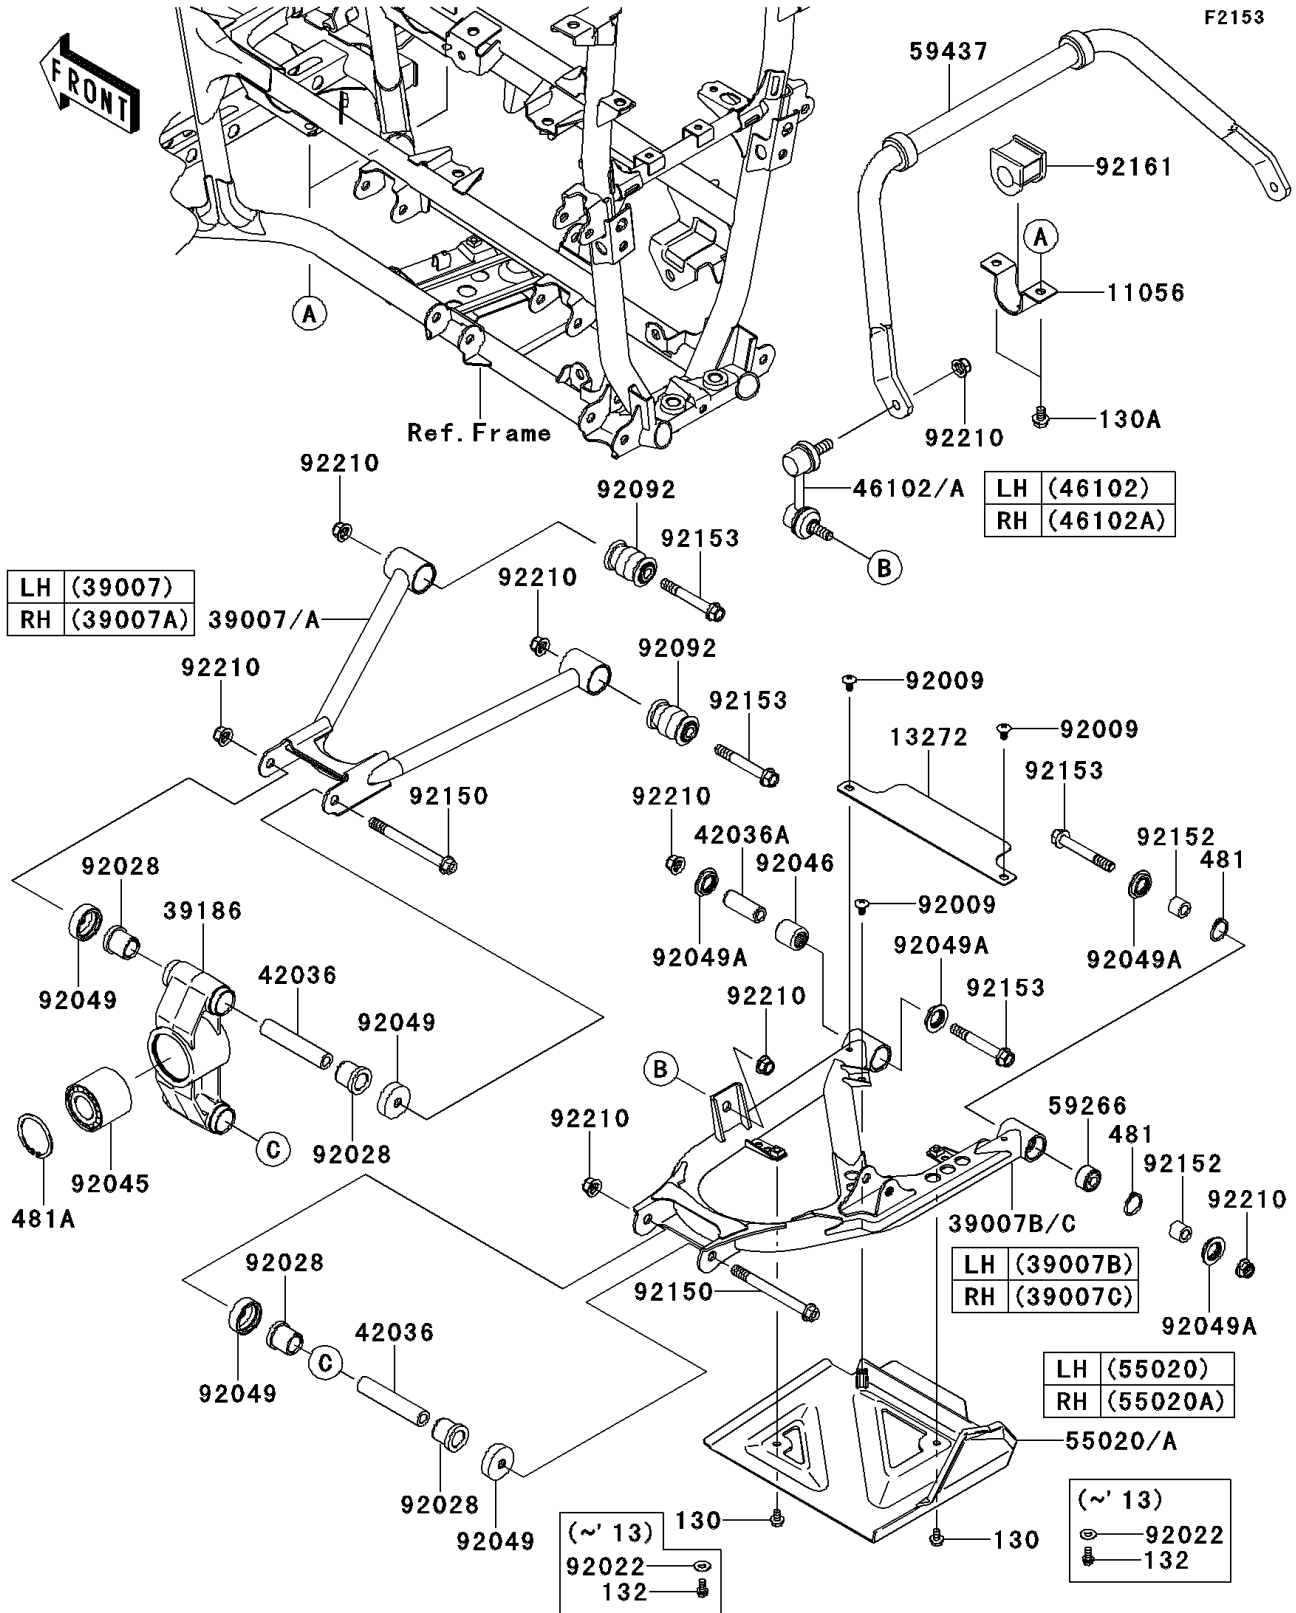

2014 BRUTE FORCE® 750 4x4i PARTS DIAGRAM

Rear Suspension

2014 BRUTE FORCE® 750 4x4i PARTS LIST

Rear Suspension

ITEM NAME	PART NUMBER	QUANTITY
BOLT-FLANGED,6X10 (Ref # 130)	130BA0610	4
BOLT-FLANGED,8X12 (Ref # 130A)	130BA0812	4
CIRCLIP (Ref # 481)	481J2400	4
CIRCLIP (Ref # 481A)	481J5200	2
BRACKET,STABILIZER (Ref # 11056)	11056-1062	2
PLATE,RR ARM (Ref # 13272)	13272-0919	2
ARM-SUSP,RR,UPP,LH (Ref # 39007)	39007-0170	1
ARM-SUSP,RR,UPP,RH (Ref # 39007A)	39007-0171	1
ARM-SUSP,RR,LWR,LH (Ref # 39007B)	39007-0172	1
ARM-SUSP,RR,LWR,RH (Ref # 39007C)	39007-0173	1
KNUCKLE,RR (Ref # 39186)	39186-0099	2
SLEEVE,10X17X85.6 (Ref # 42036)	42036-1190	4
SLEEVE (Ref # 42036A)	42036-1376	2
ROD,STABILIZER,LH (Ref # 46102)	46102-0100	1
ROD,STABILIZER,RH (Ref # 46102A)	46102-0101	1
GUARD,REAR ARM,LH,F.BLACK (Ref # 55020)	55020-0166-6Z	1
GUARD,REAR ARM,RH,F.BLACK (Ref # 55020A)	55020-0167-6Z	1
JOINT-BALL (Ref # 59266)	59266-0013	2
STABILIZER,RR (Ref # 59437)	59437-0306	1
SCREW,6X12 (Ref # 92009)	92009-1480	6
BUSHING (Ref # 92028)	92028-1466	8
BEARING-BALL,25BWD02ACA68 (Ref # 92045)	92045-0094	2
BEARING-NEEDLE (Ref # 92046)	92046-1046	2
SEAL-OIL,KNUCKLE (Ref # 92049)	92049-1198	8
SEAL-OIL,MHA17245.7F (Ref # 92049A)	92049-1223	8
BUSHING-RUBBER (Ref # 92092)	92092-0004	4
BOLT,FLANGED,10X105 (Ref # 92150)	92150-1624	4
COLLAR,10X17X14.5 (Ref # 92152)	92152-1455	4
BOLT,FLANGED,10X70 (Ref # 92153)	92153-0666	8

2014 BRUTE FORCE® 750 4x4i PARTS LIST

Rear Suspension

ITEM NAME	PART NUMBER	QUANTITY
DAMPER (Ref # 92161)	92161-0265	2
NUT,LOCK,FLANGED,10MM (Ref # 92210)	92210-0276	16