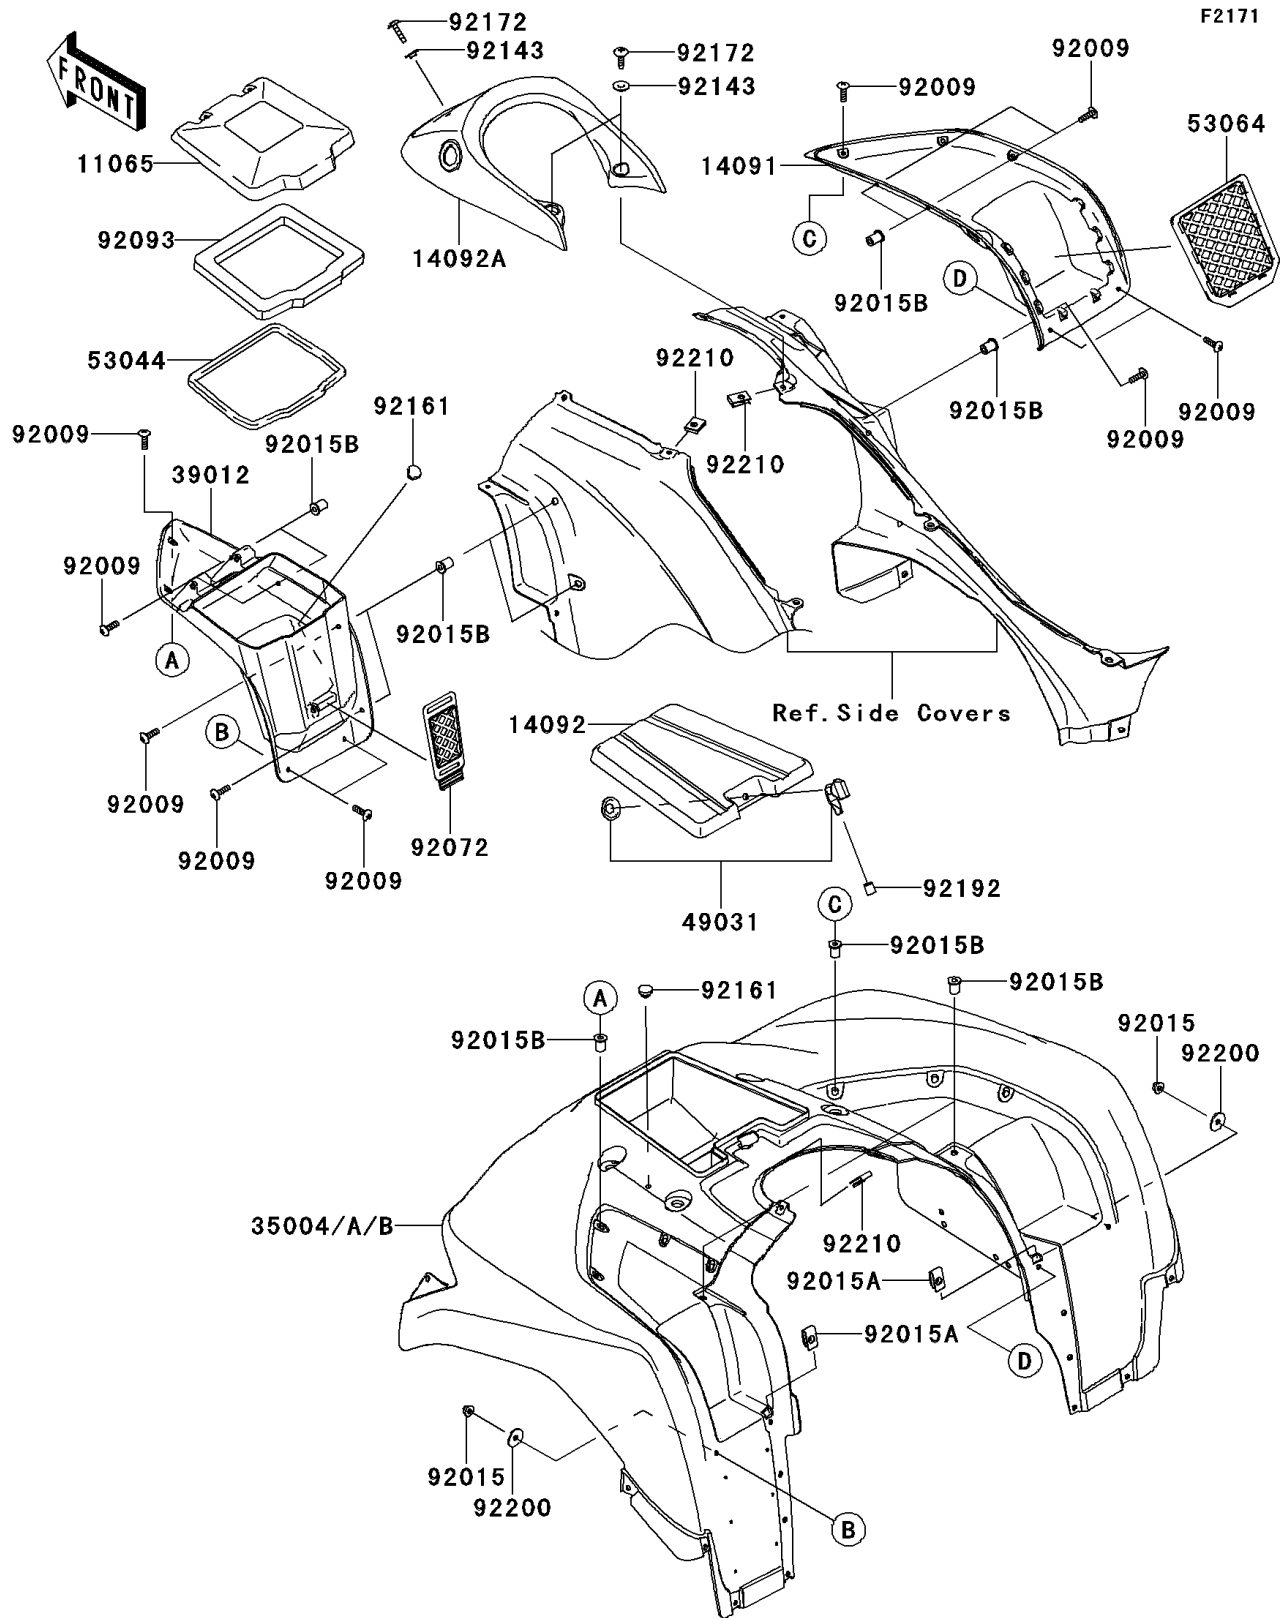

# 2013 BRUTE FORCE® 750 4x4i PARTS DIAGRAM

Front Fender(s)

## 2013 BRUTE FORCE® 750 4x4i PARTS LIST

### Front Fender(s)

ITEM NAME	PART NUMBER	QUANTITY
CAP,STORAGE,F.BLACK (Ref # 11065)	11065-0194-6Z	1
COVER,POCKET,RH,F.BLACK (Ref # 14091)	14091-0136-6Z	1
COVER,STORAGE BOX (Ref # 14092)	14092-0180	1
COVER,TOP,F.BLACK (Ref # 14092A)	14092-0769-6Z	1
FENDER-FRONT,S.GREEN (Ref # 35004B)	35004-0153-31R	1
CASE-STORAGE,F.BLACK (Ref # 39012)	39012-0015-6Z	1
LATCH (Ref # 49031)	49031-0004	1
TRIM,L=700 (Ref # 53044)	53044-0037	1
NET-CARGO (Ref # 53064)	53064-0002	1
SCREW,5X18 (Ref # 92009)	92009-1655	17
NUT,FLANGED,5MM (Ref # 92015)	92015-1259	2
NUT,5MM (Ref # 92015A)	92015-1710	2
NUT,WELL,5MM (Ref # 92015B)	92015-1757	15
BAND,STORAGE (Ref # 92072)	92072-0095	1
SEAL,STORAGE CAP (Ref # 92093)	92093-0568	1
COLLAR (Ref # 92143)	92143-1087	3
DAMPER (Ref # 92161)	92161-0586	2
SCREW,TAPPING,6X20 (Ref # 92172)	92172-0488	3
TUBE (Ref # 92192)	92192-0973	1
WASHER,5.5X20X1.2 (Ref # 92200)	92200-0284	2
NUT,LEAF SPRING,6MM (Ref # 92210)	92210-0624	3