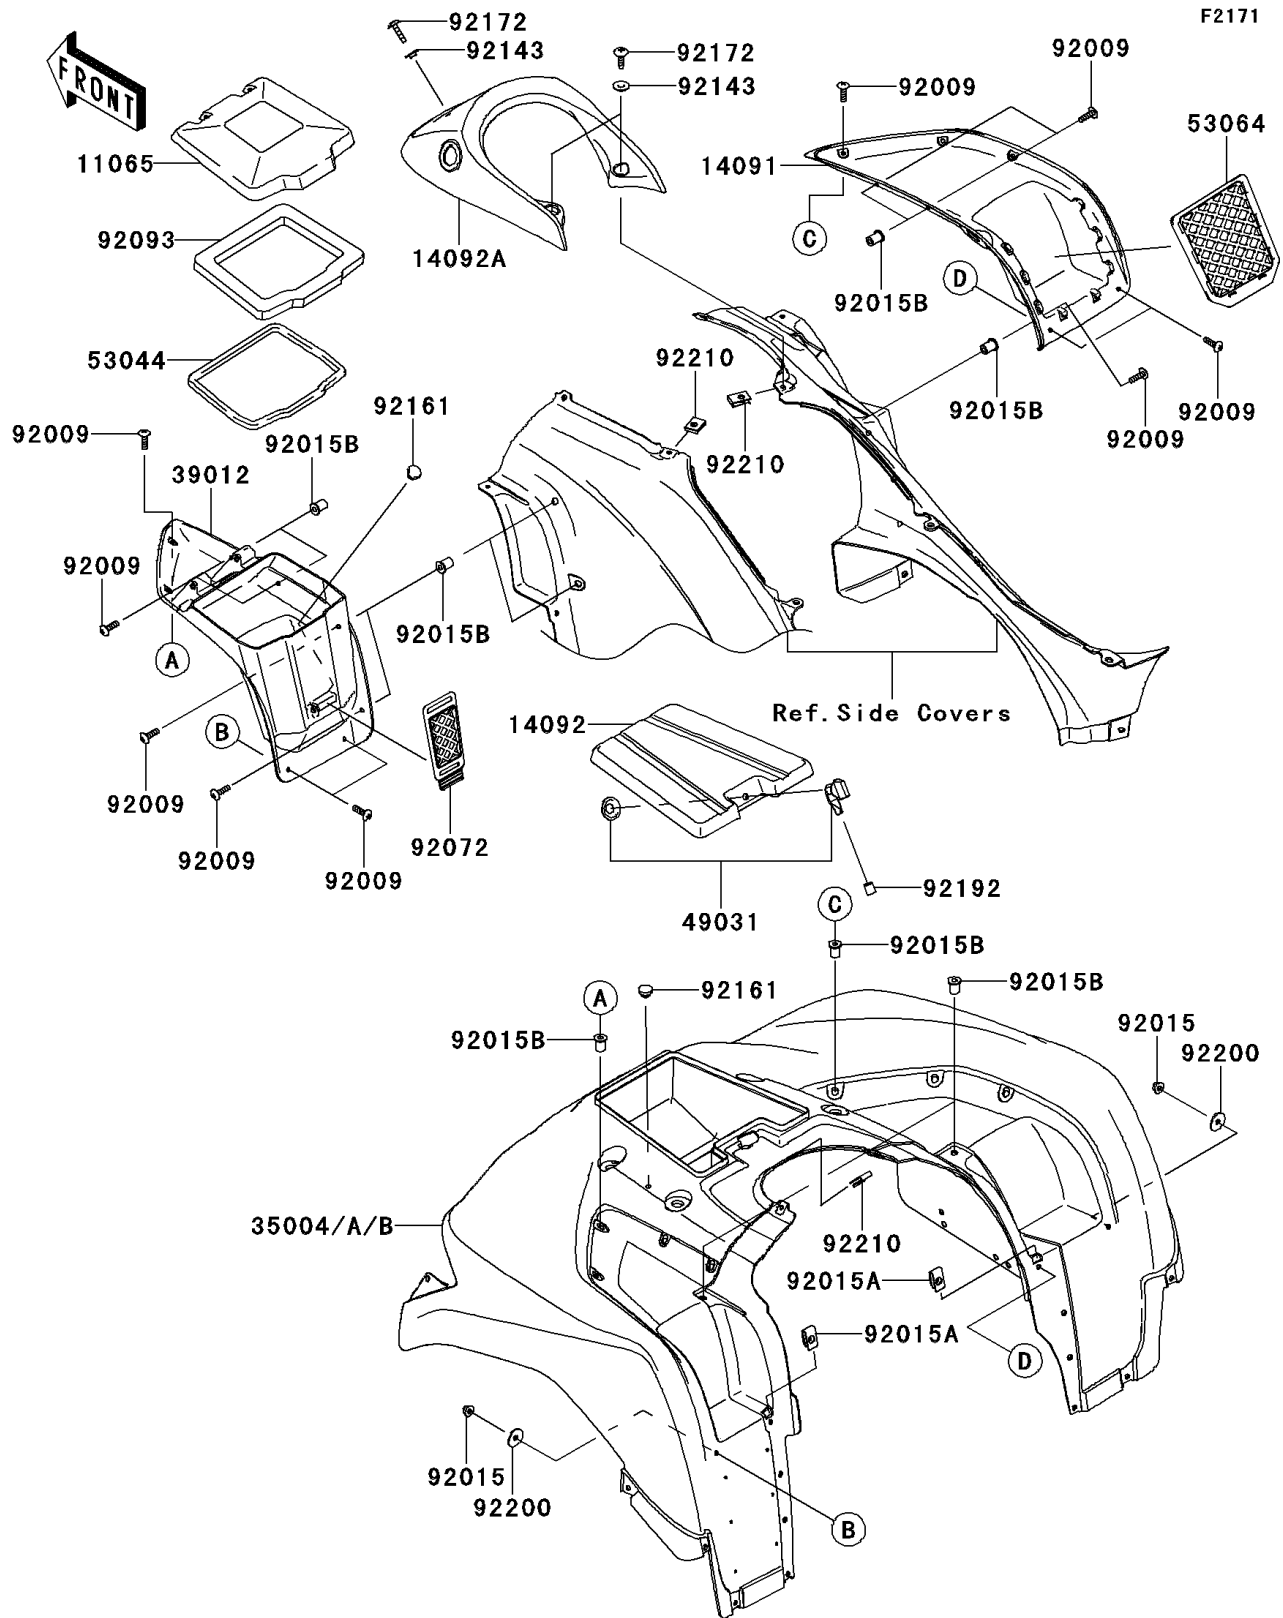

2014 BRUTE FORCE[®] 750 4x4i PARTS DIAGRAM

Front Fender(s)

2014 BRUTE FORCE® 750 4x4i PARTS LIST

Front Fender(s)

ITEM NAME	PART NUMBER	QUANTITY
CAP,STORAGE,F.BLACK (Ref # 11065)	11065-0194-6Z	1
COVER,POCKET,RH,F.BLACK (Ref # 14091)	14091-0136-6Z	1
COVER,STORAGE BOX (Ref # 14092)	14092-0180	1
COVER,TOP,F.BLACK (Ref # 14092A)	14092-0769-6Z	1
FENDER-FRONT,B.WHITE (Ref # 35004A)	35004-0153-266	1
CASE-STORAGE,F.BLACK (Ref # 39012)	39012-0015-6Z	1
LATCH (Ref # 49031)	49031-0004	1
TRIM,L=700 (Ref # 53044)	53044-0037	1
NET-CARGO (Ref # 53064)	53064-0002	1
SCREW,5X18 (Ref # 92009)	92009-1655	17
NUT,FLANGED,5MM (Ref # 92015)	92015-1259	2
NUT,5MM (Ref # 92015A)	92015-1710	2
NUT,WELL,5MM (Ref # 92015B)	92015-1757	15
BAND,STORAGE (Ref # 92072)	92072-0095	1
SEAL,STORAGE CAP (Ref # 92093)	92093-0568	1
COLLAR (Ref # 92143)	92143-1087	3
DAMPER (Ref # 92161)	92161-0586	2
SCREW,TAPPING,6X20 (Ref # 92172)	92172-0488	3
TUBE (Ref # 92192)	92192-0973	1
WASHER,5.5X20X1.2 (Ref # 92200)	92200-0284	2
NUT,LEAF SPRING,6MM (Ref # 92210)	92210-0624	3