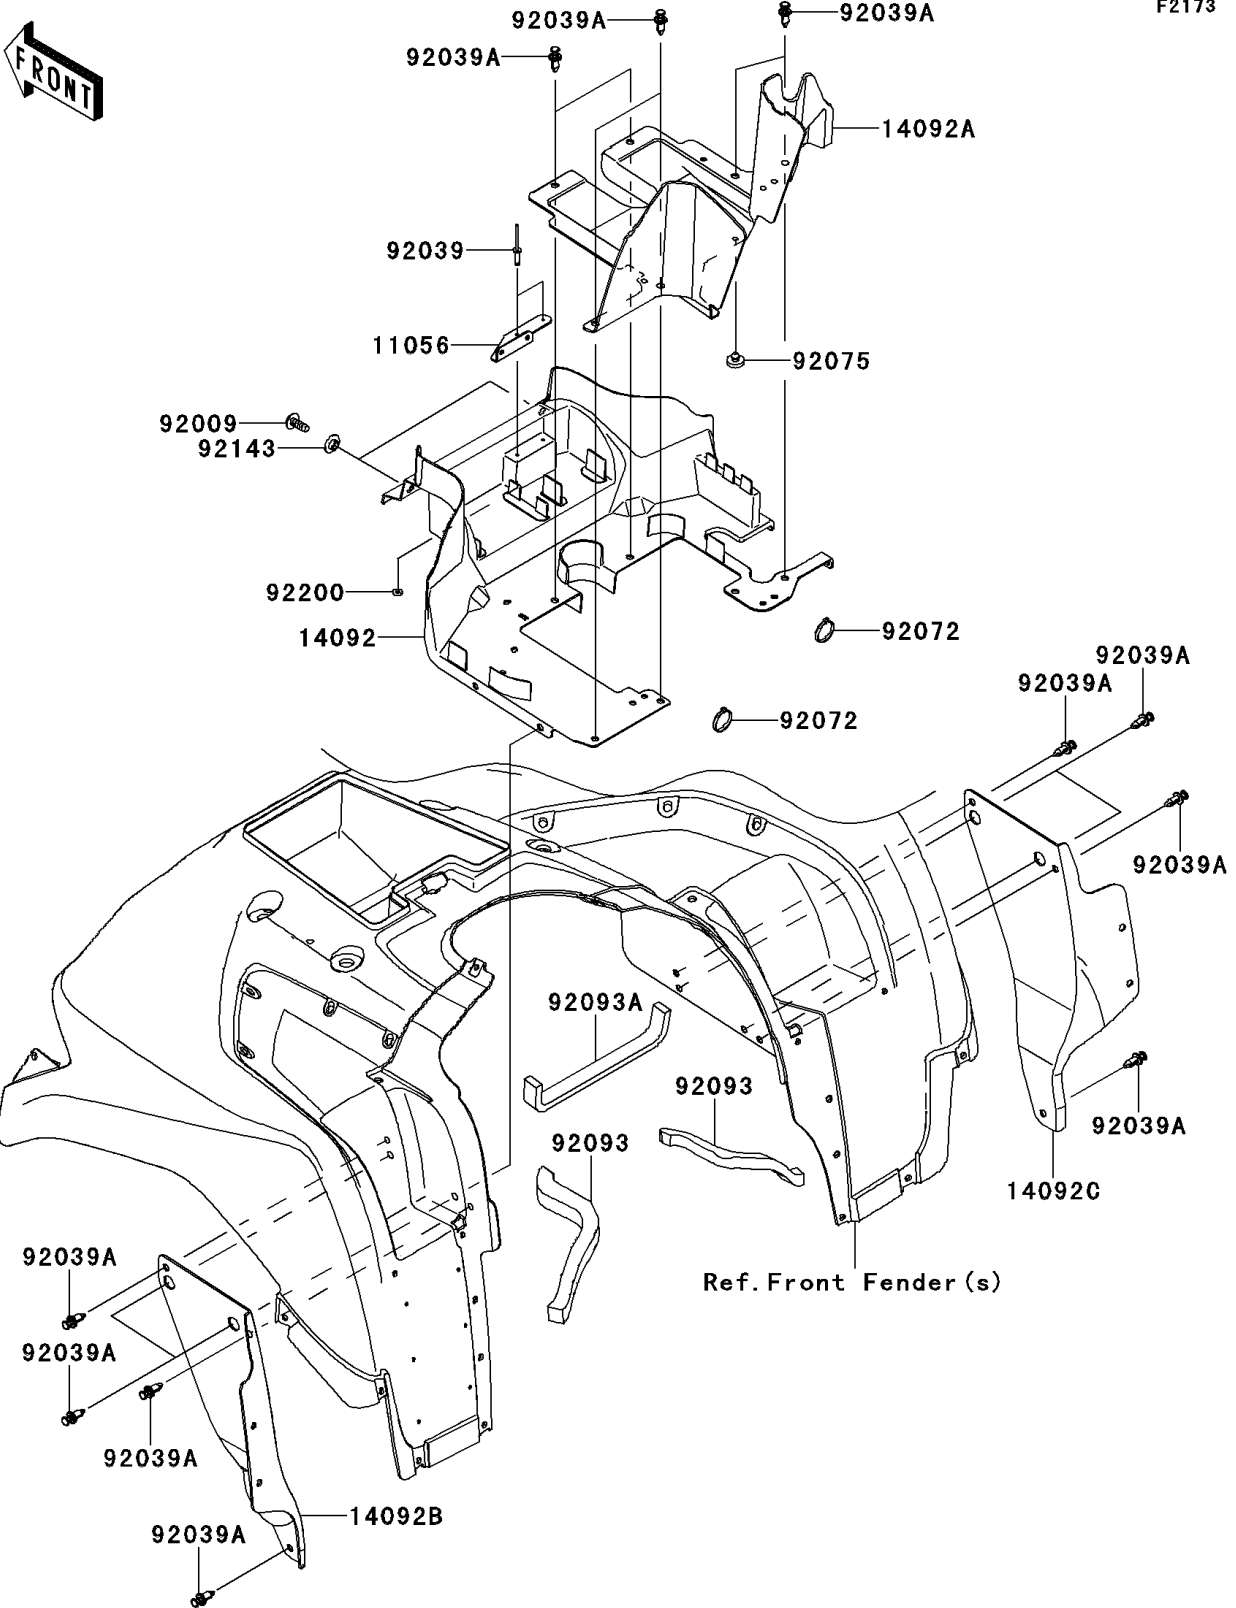

# 2012 BRUTE FORCE® 750 4x4i PARTS DIAGRAM

Flap

F2173

## 2012 BRUTE FORCE® 750 4x4i PARTS LIST

### Flap

ITEM NAME	PART NUMBER	QUANTITY
BRACKET,V.D. SENSOR (Ref # 11056)	11056-0956	1
COVER, TOP INNER, FR (Ref # 14092)	14092-0181	1
COVER, TOP INNER, RR (Ref # 14092A)	14092-0182	1
COVER, SIDE INNER, LH (Ref # 14092B)	14092-0183	1
COVER, SIDE INNER, RH (Ref # 14092C)	14092-0184	1
SCREW, TAPPING, 6X16 (Ref # 92009)	92009-1166	2
RIVET (Ref # 92039)	92039-0031	2
RIVET (Ref # 92039A)	92039-1229	16
BAND, L=292.1 (Ref # 92072)	92072-3509	2
DAMPER, BOOST SENSOR (Ref # 92075)	92075-2113	1
SEAL, 20X270X30 (Ref # 92093)	92093-0570	2
SEAL, 20X300X20 (Ref # 92093A)	92093-0571	1
COLLAR (Ref # 92143)	92143-1087	2
WASHER, 3.5X8X1 (Ref # 92200)	92200-1251	2