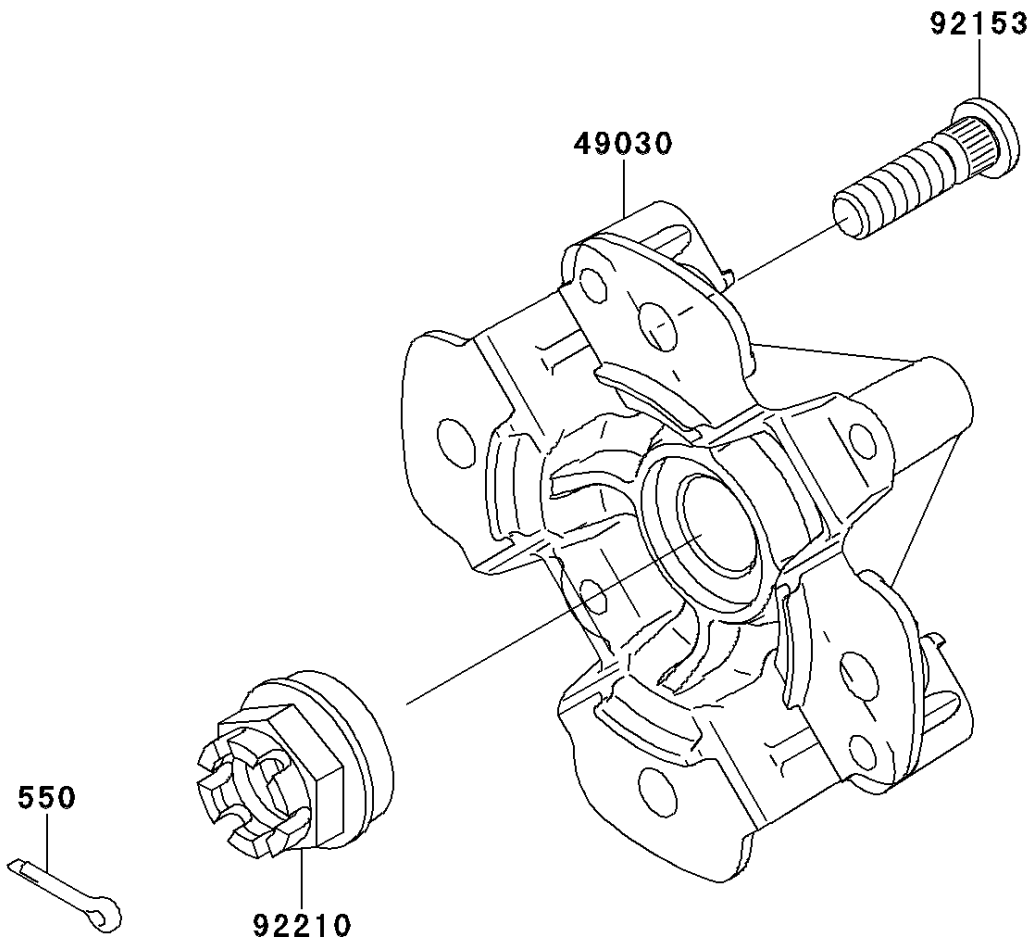

2012 BRUTE FORCE® 750 4x4i PARTS DIAGRAM

Front Hub

F2230

2012 BRUTE FORCE® 750 4x4i PARTS LIST

Front Hub

ITEM NAME	PART NUMBER	QUANTITY
PIN-COTTER,4.0X25 (Ref # 550)	550AA4025	2
HUB,FR (Ref # 49030)	49030-0032	2
BOLT,10X36.5 (Ref # 92153)	92153-0890	8
NUT,CASTLE,18MM (Ref # 92210)	92210-1349	2