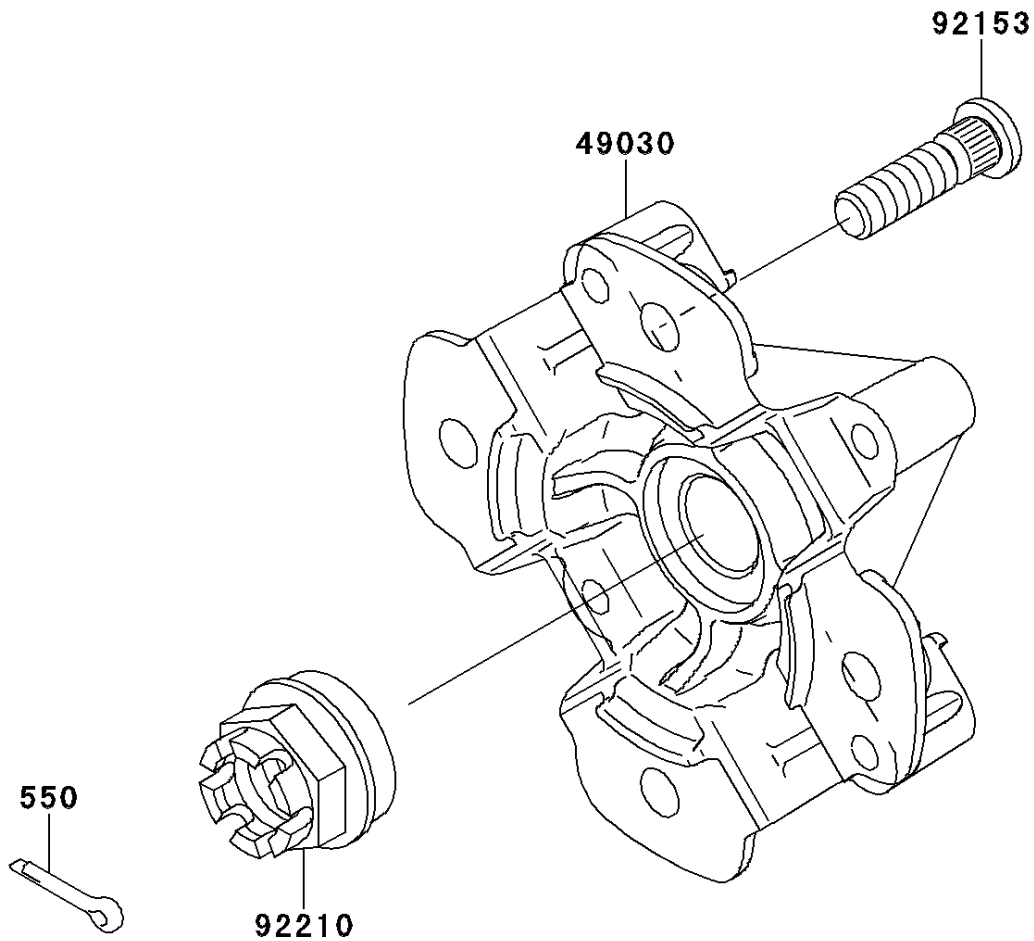

2014 BRUTE FORCE[®] 750 4x4i PARTS DIAGRAM

Front Hub

F2230

2014 BRUTE FORCE® 750 4x4i PARTS LIST

Front Hub

ITEM NAME	PART NUMBER	QUANTITY
PIN-COTTER,4.0X25 (Ref # 550)	550AA4025	2
HUB,FR (Ref # 49030)	49030-0032	2
BOLT,10X36.5 (Ref # 92153)	92153-0890	8
NUT,CASTLE,18MM (Ref # 92210)	92210-1349	2