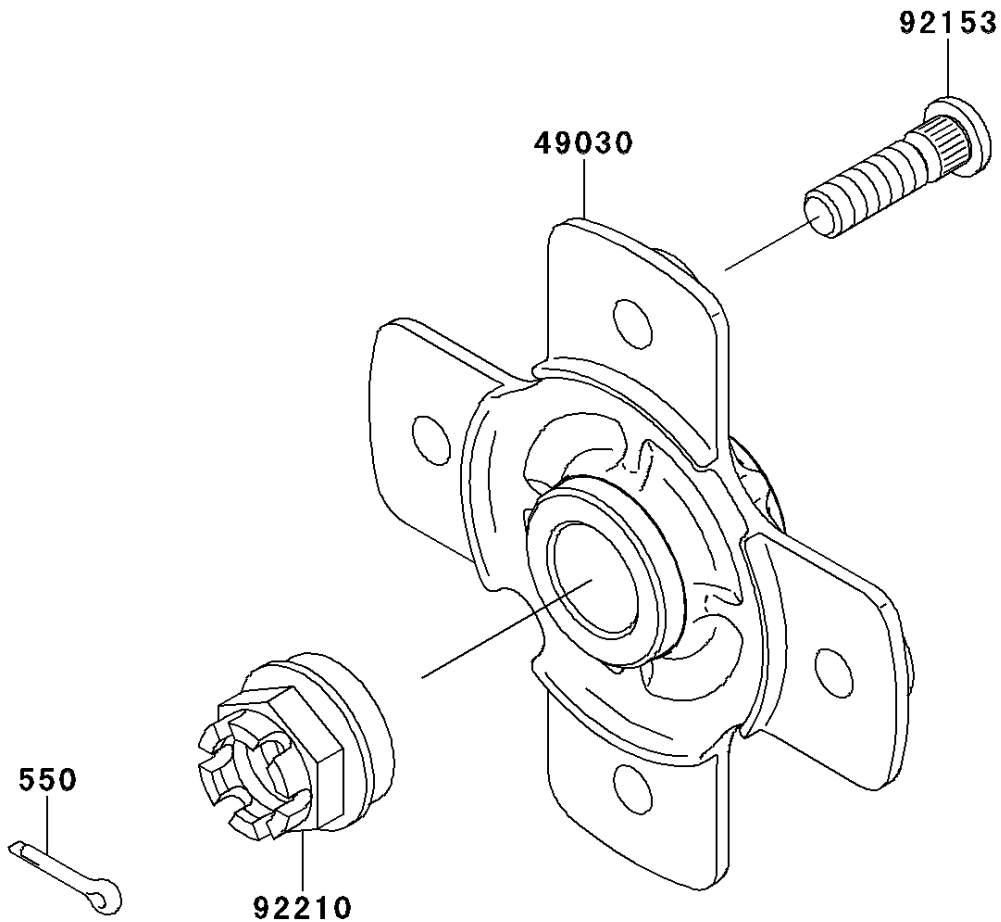

2014 BRUTE FORCE[®] 750 4x4i PARTS DIAGRAM

Rear Hub

F2240

2014 BRUTE FORCE® 750 4x4i PARTS LIST

Rear Hub

ITEM NAME	PART NUMBER	QUANTITY
PIN-COTTER,4.0X25 (Ref # 550)	550AA4025	2
HUB,RR (Ref # 49030)	49030-0034	2
BOLT,10X36.5 (Ref # 92153)	92153-0890	8
NUT,CASTLE,20MM (Ref # 92210)	92210-1381	2