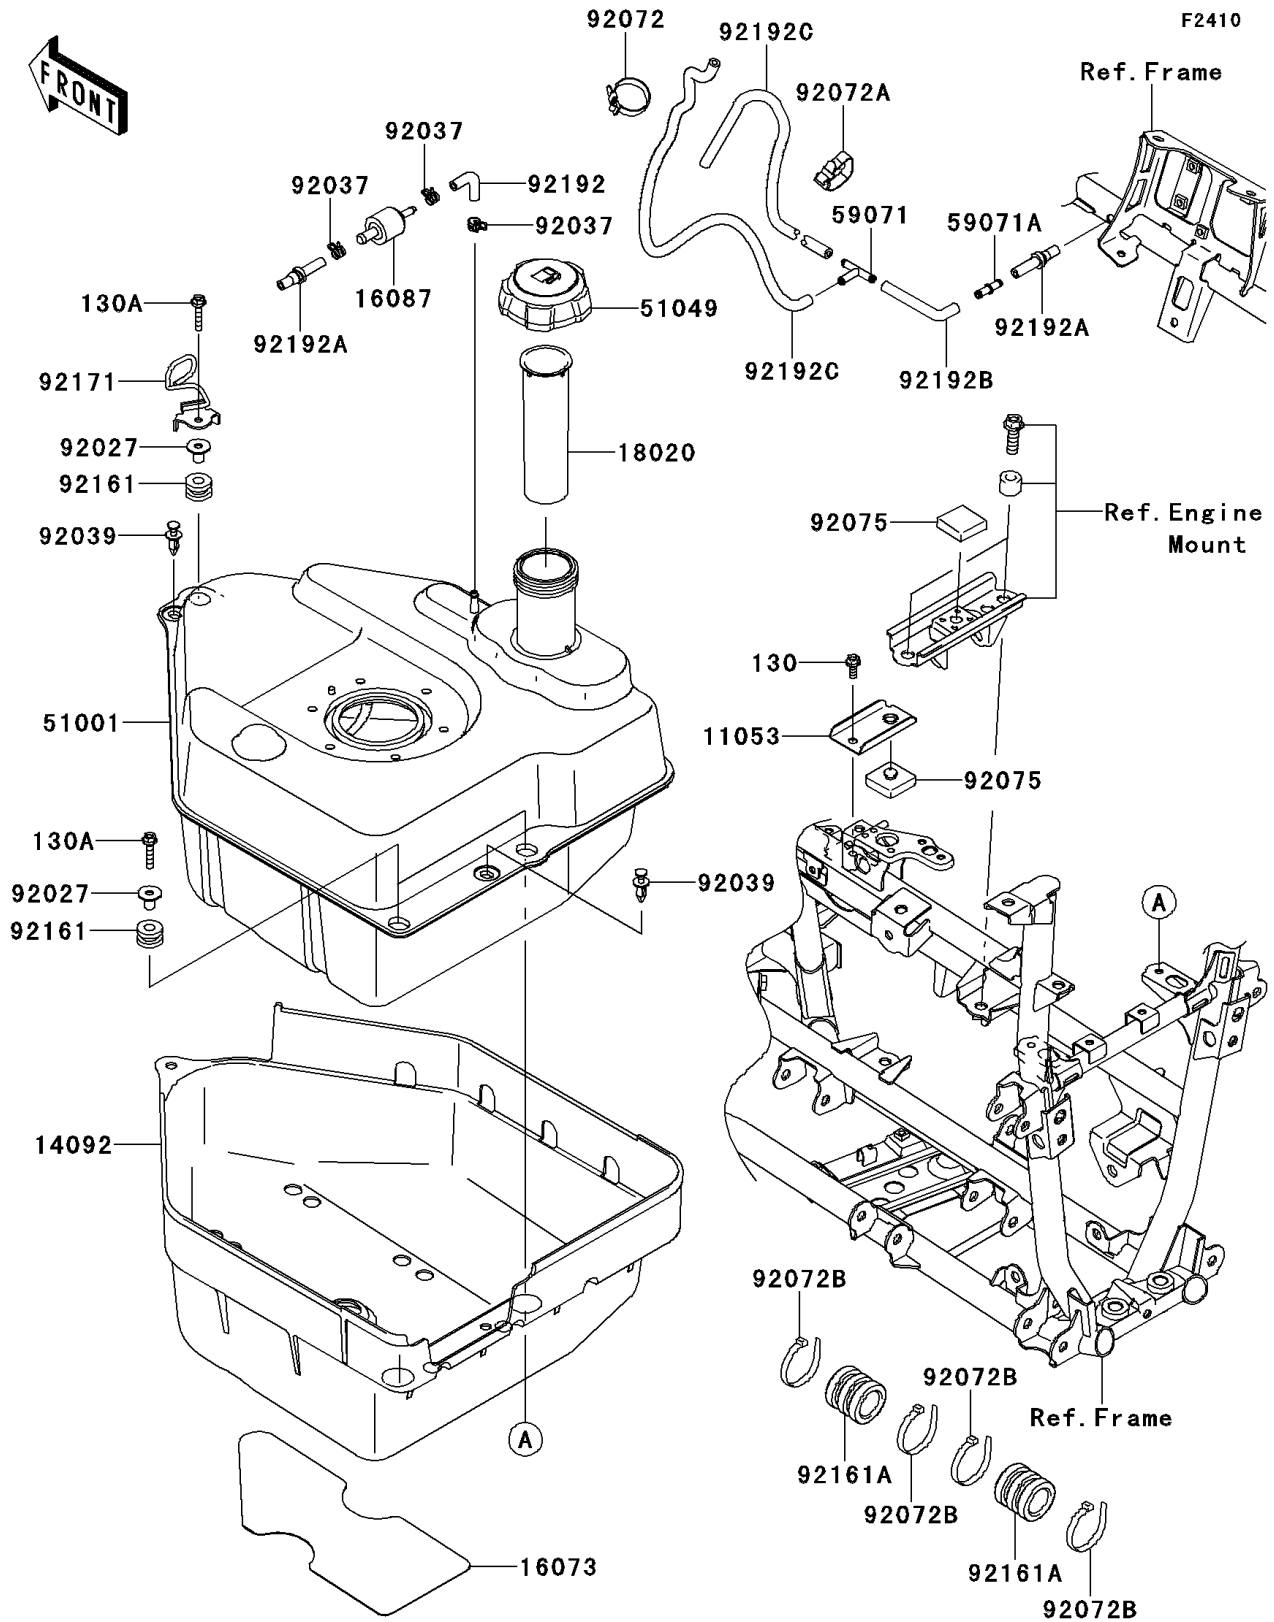

2014 BRUTE FORCE® 750 4x4i PARTS DIAGRAM

Fuel Tank

2014 BRUTE FORCE® 750 4x4i PARTS LIST

Fuel Tank

ITEM NAME	PART NUMBER	QUANTITY
BOLT-FLANGED,6X16 (Ref # 130)	130BA0616	1
BOLT-FLANGED,6X30 (Ref # 130A)	130BA0630	3
BRACKET,FUEL TANK,TOP (Ref # 11053)	11053-0936	1
COVER,FUEL TANK,LWR (Ref # 14092)	14092-0186	1
INSULATOR,FUEL TANK COVER,LWR (Ref # 16073)	16073-0034	1
VALVE-CHECK (Ref # 16087)	16087-0703	1
BAFFLE,FUEL TANK (Ref # 18020)	18020-0008	1
TANK-COMP-FUEL (Ref # 51001)	51001-0237	1
CAP-TANK,FUEL (Ref # 51049)	51049-1128	1
JOINT (Ref # 59071)	59071-3705	1
JOINT (Ref # 59071A)	59071-3717	1
COLLAR,L=16.1 (Ref # 92027)	92027-1847	3
CLAMP,TUBE (Ref # 92037)	92037-1461	3
RIVET (Ref # 92039)	92039-1229	2
BAND,L=149 (Ref # 92072)	92072-031	1
BAND,L=186 (Ref # 92072A)	92072-056	1
BAND,L=188 (Ref # 92072B)	92072-1239	4
DAMPER (Ref # 92075)	92075-1882	2
DAMPER (Ref # 92161)	92161-0106	3
DAMPER,FUEL TANK,RR (Ref # 92161A)	92161-1111	2
CLAMP,FUEL TUBE (Ref # 92171)	92171-1741	1
TUBE,FUEL TANK-CHECK VALVE (Ref # 92192)	92192-0067	1
TUBE,FRAME PIPE-CHECK VALVE (Ref # 92192A)	92192-0068	2
TUBE,5X10X80/22 (Ref # 92192B)	92192-0992	1
TUBE,5X10X470 (Ref # 92192C)	92192-0993	2