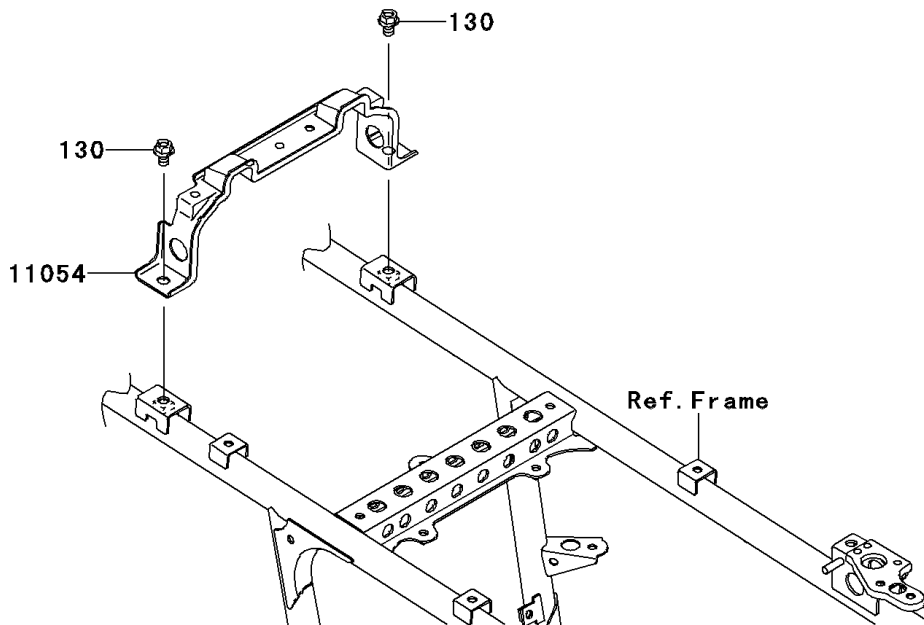

2012 BRUTE FORCE® 750 4x4i PARTS DIAGRAM

Seat

F2510

2012 BRUTE FORCE® 750 4x4i PARTS LIST

Seat

ITEM NAME	PART NUMBER	QUANTITY
BOLT-FLANGED,8X12 (Ref # 130)	130BA0812	2
BRACKET,SEAT&BATTERY BAND (Ref # 11054)	11054-1236	1
SEAT-ASSY,BLACK (Ref # 53066)	53066-0291-MA	1
SPRING,SEAT LATCH (Ref # 92145)	92145-0022	1