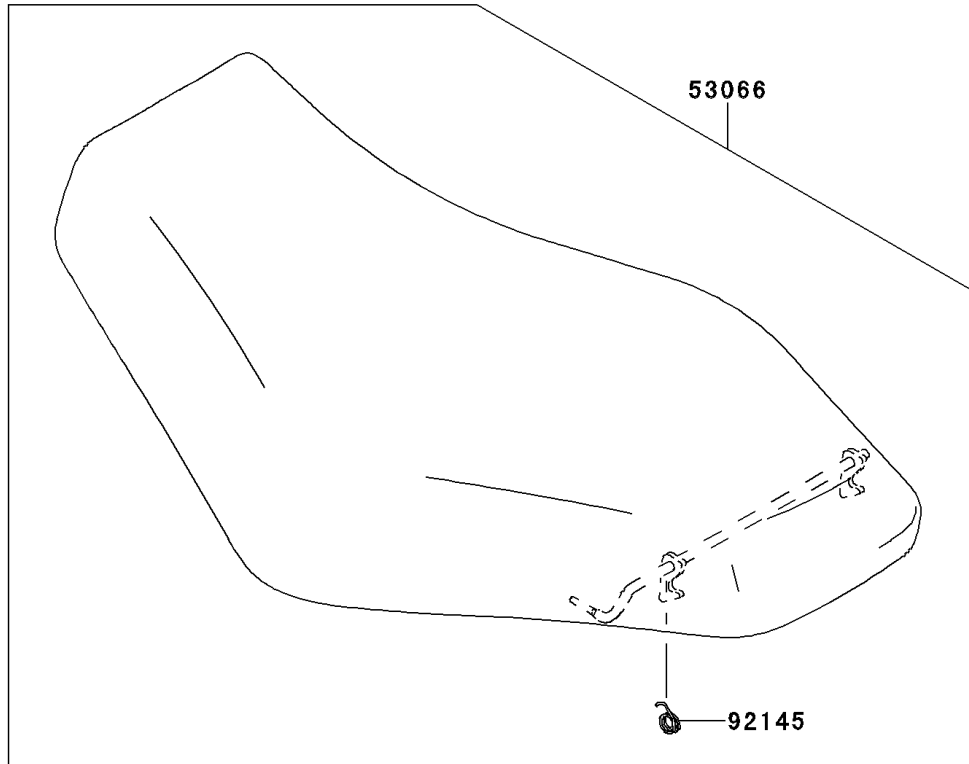

2012 BRUTE FORCE® 750 4x4i PARTS DIAGRAM

Seat

F2510

2012 BRUTE FORCE® 750 4x4i PARTS LIST

Seat

ITEM NAME	PART NUMBER	QUANTITY
BOLT-FLANGED,8X12 (Ref # 130)	130BA0812	2
BRACKET,SEAT&BATTERY BAND (Ref # 11054)	11054-1236	1
SEAT-ASSY,BLACK (Ref # 53066)	53066-0291-MA	1
SPRING,SEAT LATCH (Ref # 92145)	92145-0022	1