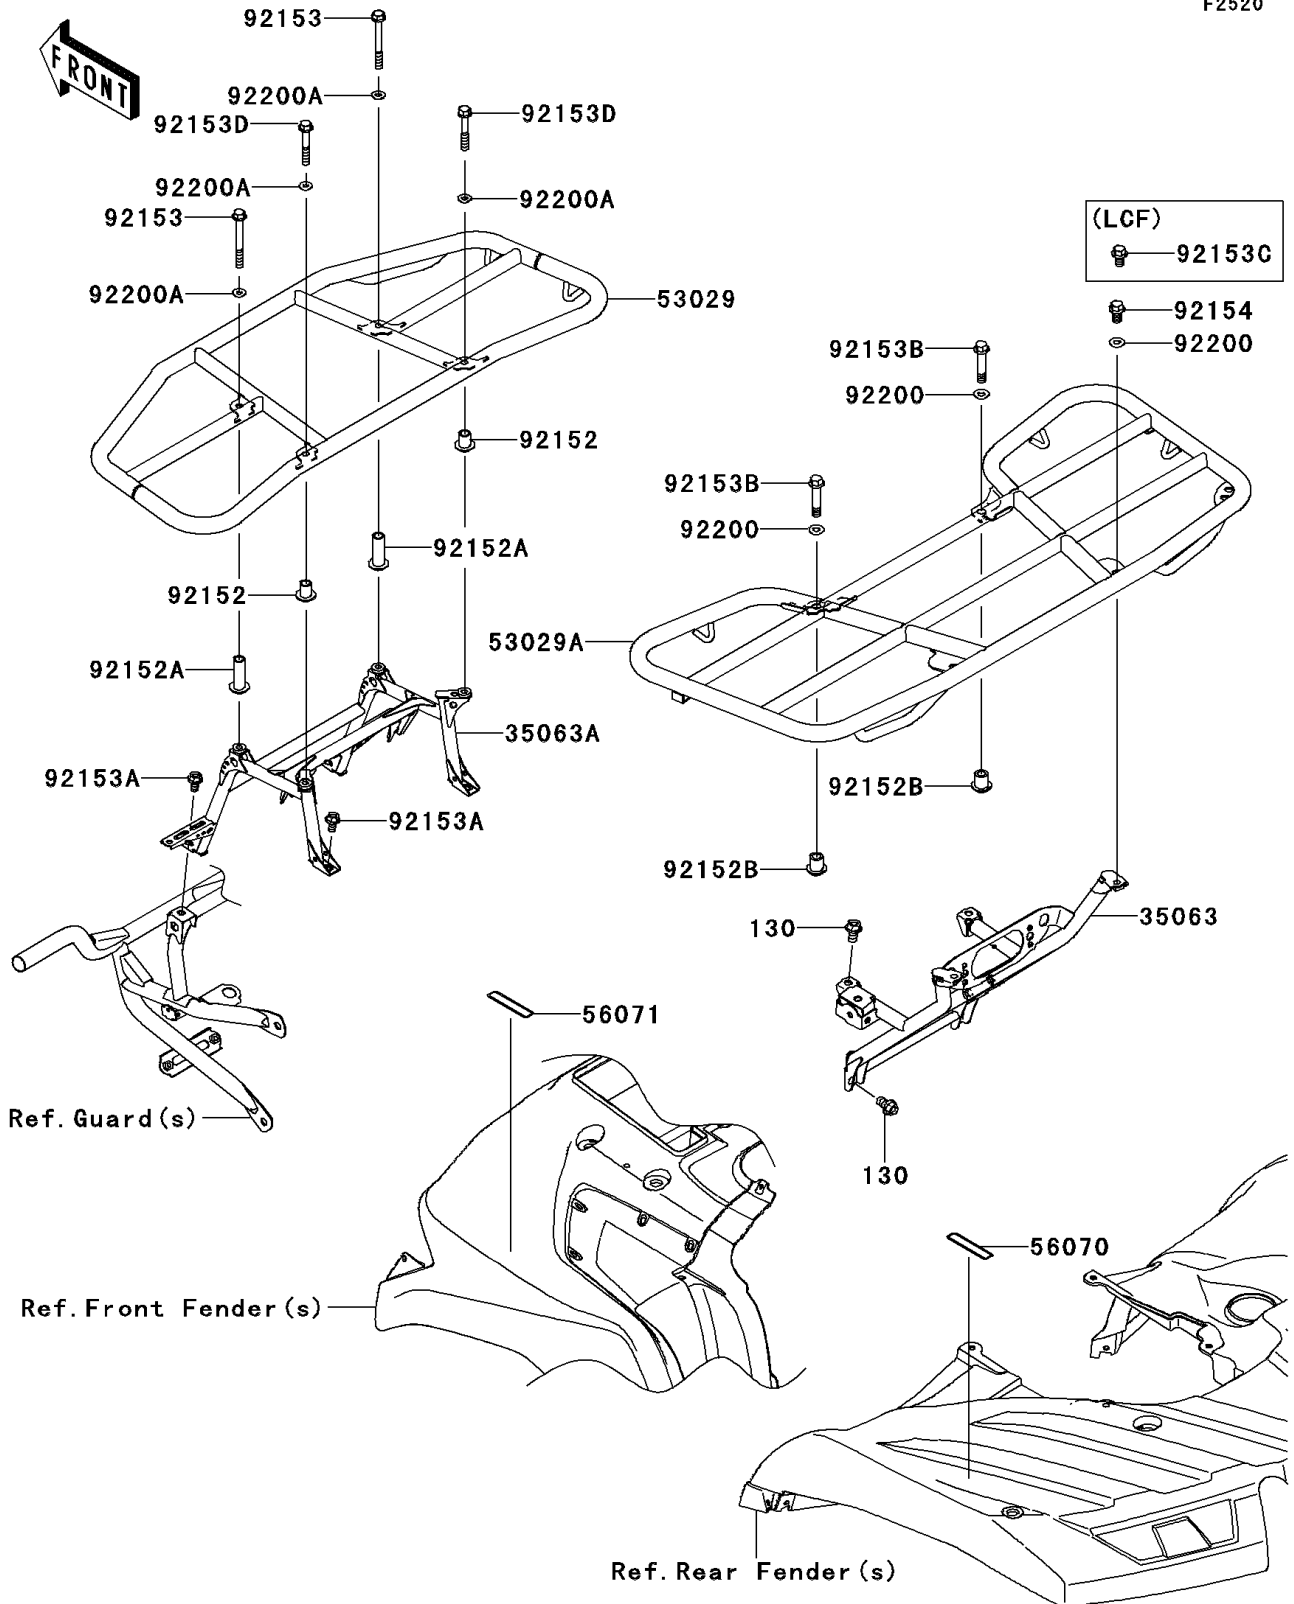

2014 BRUTE FORCE® 750 4x4i PARTS DIAGRAM

Carrier(s)

F2520

2014 BRUTE FORCE® 750 4x4i PARTS LIST

Carrier(s)

ITEM NAME	PART NUMBER	QUANTITY
BOLT-FLANGED,10X16 (Ref # 130)	130CA1016	4
STAY,RR CARRIER,T.BLACK (Ref # 35063)	35063-0809-388	1
STAY,FR CARRIER (Ref # 35063A)	35063-0826	1
CARRIER,FR,T.BLACK (Ref # 53029)	53029-0093-388	1
CARRIER,RR,T.BLACK (Ref # 53029A)	53029-0094-388	1
LABEL-WARNING,MAXIMUM LOAD (Ref # 56070)	56070-0041	1
LABEL-WARNING,MAX LOAD 40KG (Ref # 56071)	56071-0200	1
COLLAR (Ref # 92152)	92152-0823	2
COLLAR (Ref # 92152A)	92152-0896	2
COLLAR (Ref # 92152B)	92152-0897	2
BOLT,FLANGED,8X70 (Ref # 92153)	92153-0748	2
BOLT,FLANGED,8X14 (Ref # 92153A)	92153-0931	4
BOLT,FLANGED,10X44 (Ref # 92153B)	92153-1374	2
BOLT,FLANGED,8X50 (Ref # 92153D)	92153-1755	2
BOLT,FLANGED,10X16 (Ref # 92154)	92154-0916	2
WASHER,10.3X23X1.6 (Ref # 92200)	92200-0724	4
WASHER,8.5X20X1.6 (Ref # 92200A)	92200-0774	4