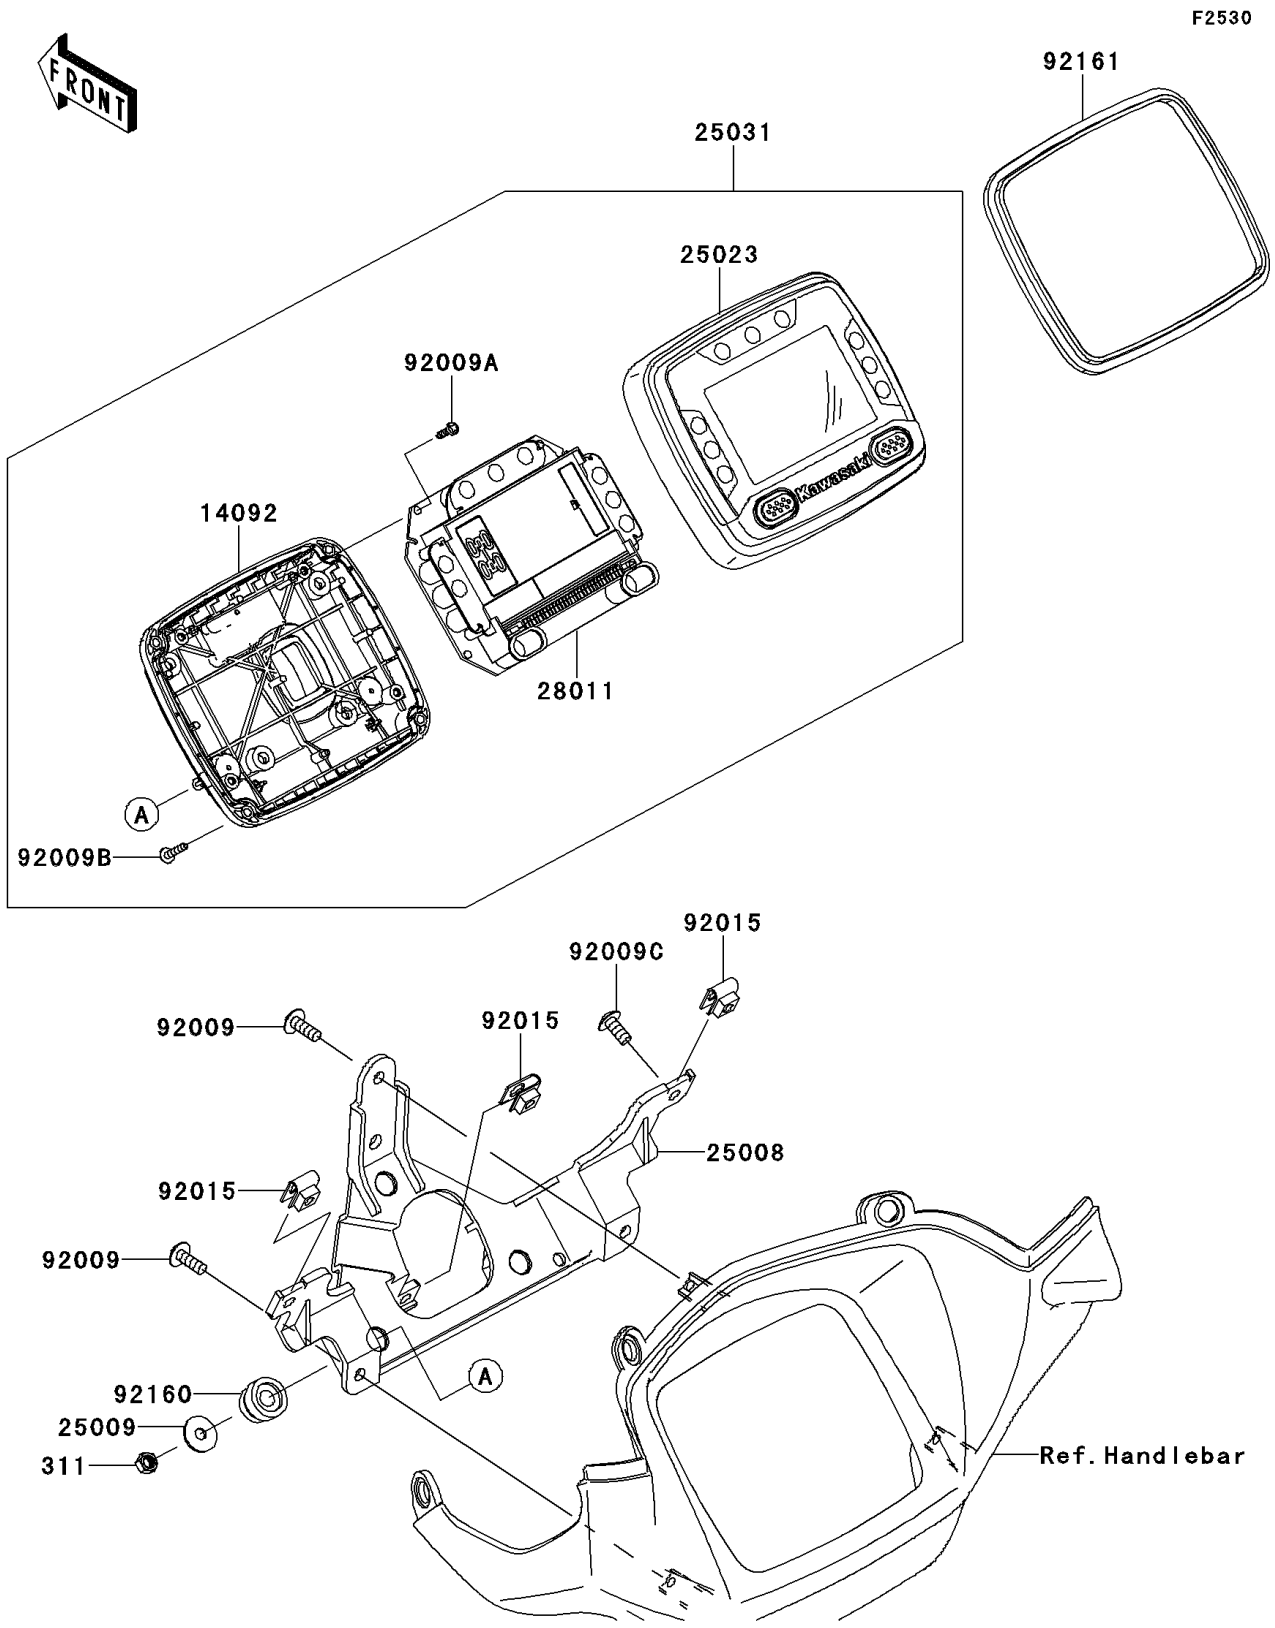

# 2014 BRUTE FORCE® 750 4x4i PARTS DIAGRAM

Meter(s)

## 2014 BRUTE FORCE® 750 4x4i PARTS LIST

Meter(s)

ITEM NAME	PART NUMBER	QUANTITY
NUT-HEX (Ref # 311)	311AB0500	3
COVER,LWR CASE (Ref # 14092)	14092-0179	1
BRACKET-METER (Ref # 25008)	25008-0034	1
WASHER,5.2X16X1.2 (Ref # 25009)	25009-004	3
COVER-METER CASE,UPP (Ref # 25023)	25023-0069	1
METER-ASSY (Ref # 25031)	25031-0363	1
METER,LCD (Ref # 28011)	28011-0181	1
SCREW,TAPPING,5X14 (Ref # 92009)	92009-1197	3
SCREW,3X12 (Ref # 92009A)	92009-1326	4
SCREW,TAPPING,3X16 (Ref # 92009B)	92009-1391	4
SCREW,5X12 (Ref # 92009C)	92009-1652	3
NUT,5MM (Ref # 92015)	92015-1573	3
DAMPER (Ref # 92160)	92160-1460	3
DAMPER,METER (Ref # 92161)	92161-0906	1