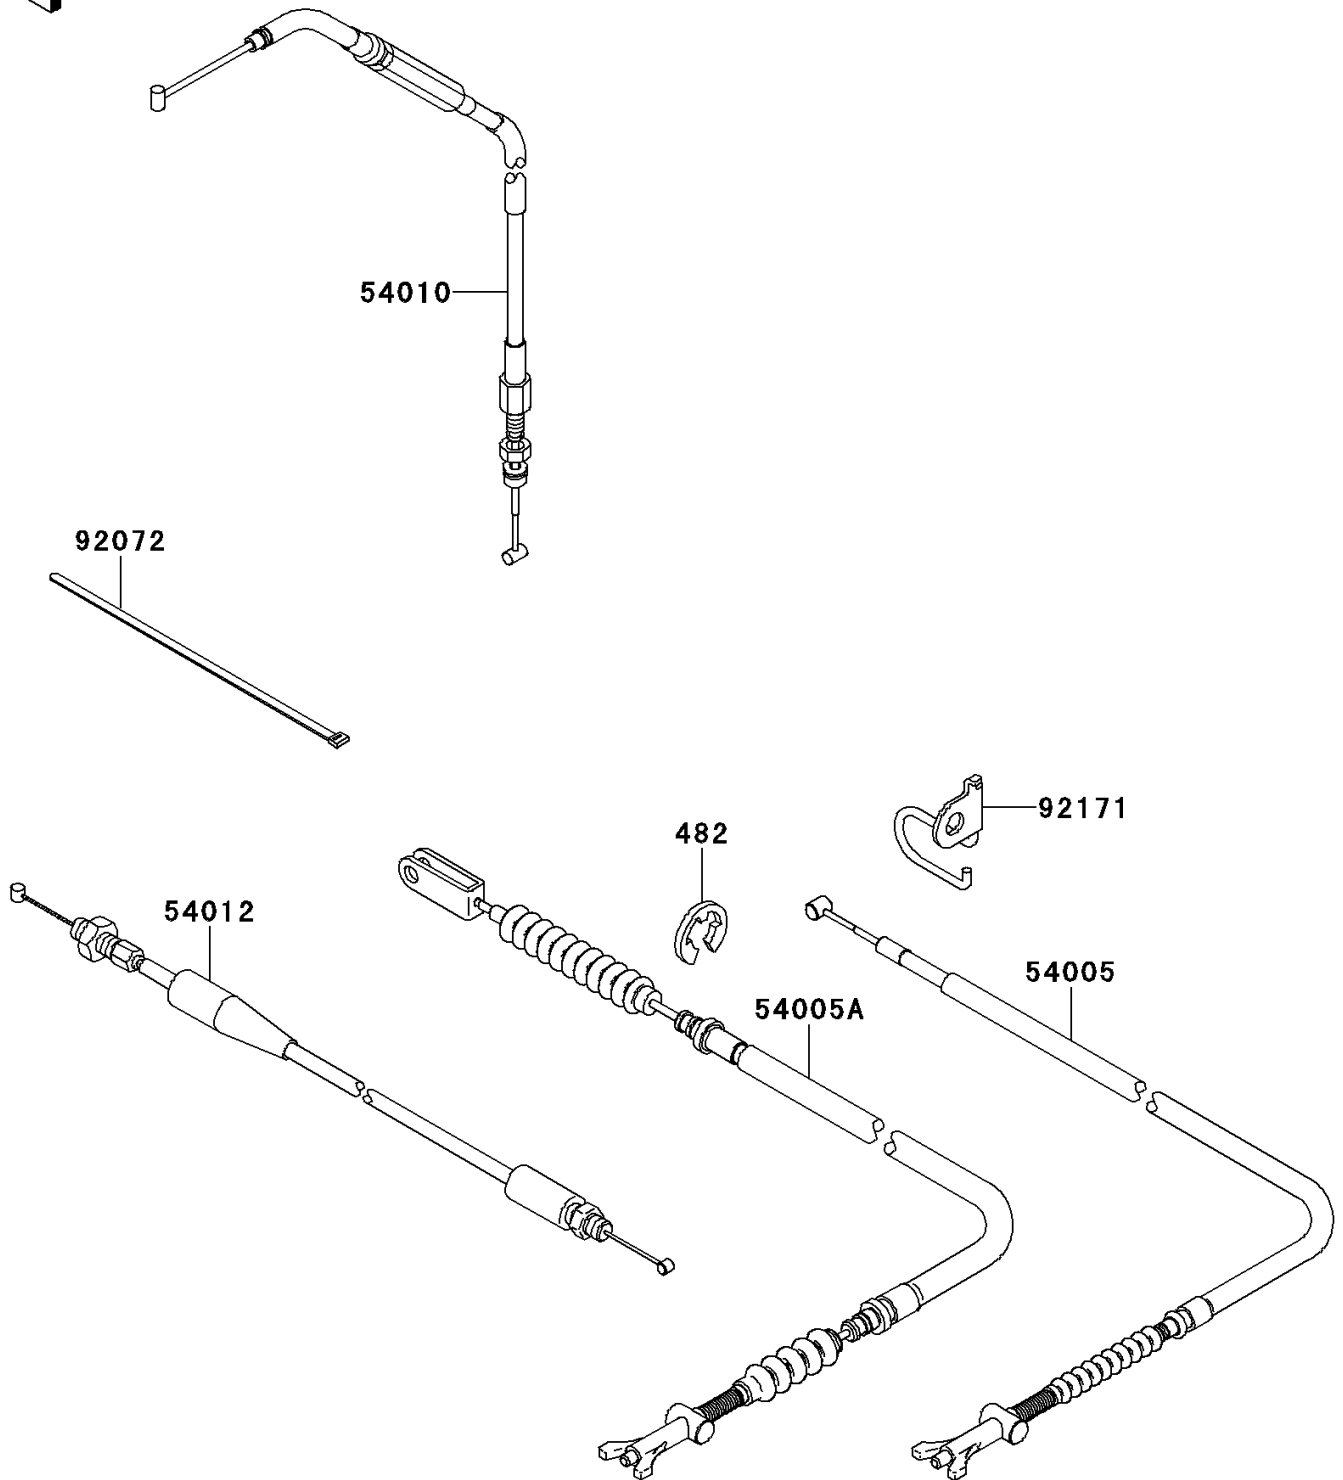

2014 BRUTE FORCE® 750 4x4i PARTS DIAGRAM

Cables

F2540

2014 BRUTE FORCE[®] 750 4x4i PARTS LIST

Cables

ITEM NAME	PART NUMBER	QUANTITY
CIRCLIP-TYPE-E,8MM (Ref # 482)	482EA8000	1
CABLE-BRAKE,PARKING (Ref # 54005)	54005-0017	1
CABLE-BRAKE,FOOT (Ref # 54005A)	54005-0018	1
CABLE,FRONT DIFF LOCK (Ref # 54010)	54010-0570	1
CABLE-THROTTLE (Ref # 54012)	54012-0207	1
BAND,L=188 (Ref # 92072)	92072-1239	3
CLAMP,BRAKE CABLE (Ref # 92171)	92171-0228	1