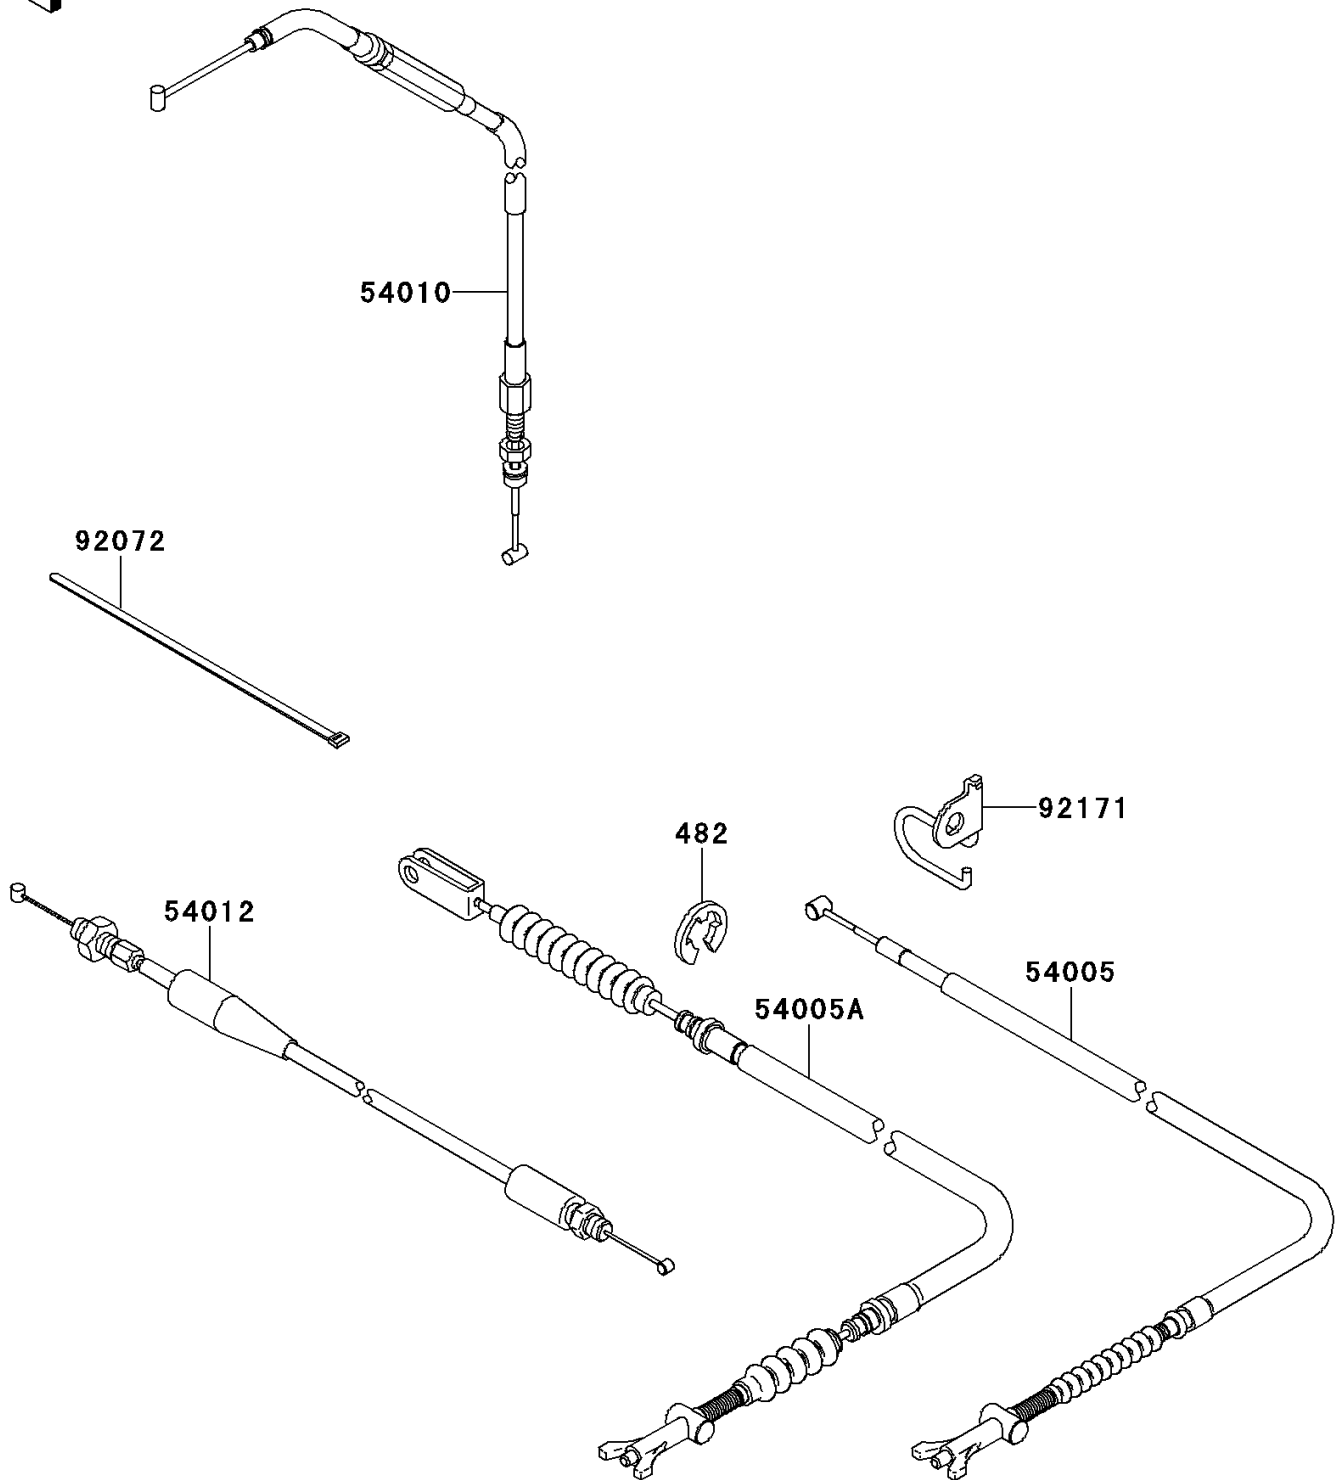

2014 BRUTE FORCE® 750 4x4i PARTS DIAGRAM

Cables

F2540

2014 BRUTE FORCE® 750 4x4i PARTS LIST

Cables

ITEM NAME	PART NUMBER	QUANTITY
CIRCLIP-TYPE-E,8MM (Ref # 482)	482EA8000	1
CABLE-BRAKE,PARKING (Ref # 54005)	54005-0017	1
CABLE-BRAKE,FOOT (Ref # 54005A)	54005-0018	1
CABLE,FRONT DIFF LOCK (Ref # 54010)	54010-0570	1
CABLE-THROTTLE (Ref # 54012)	54012-0207	1
BAND,L=188 (Ref # 92072)	92072-1239	3
CLAMP,BRAKE CABLE (Ref # 92171)	92171-0228	1