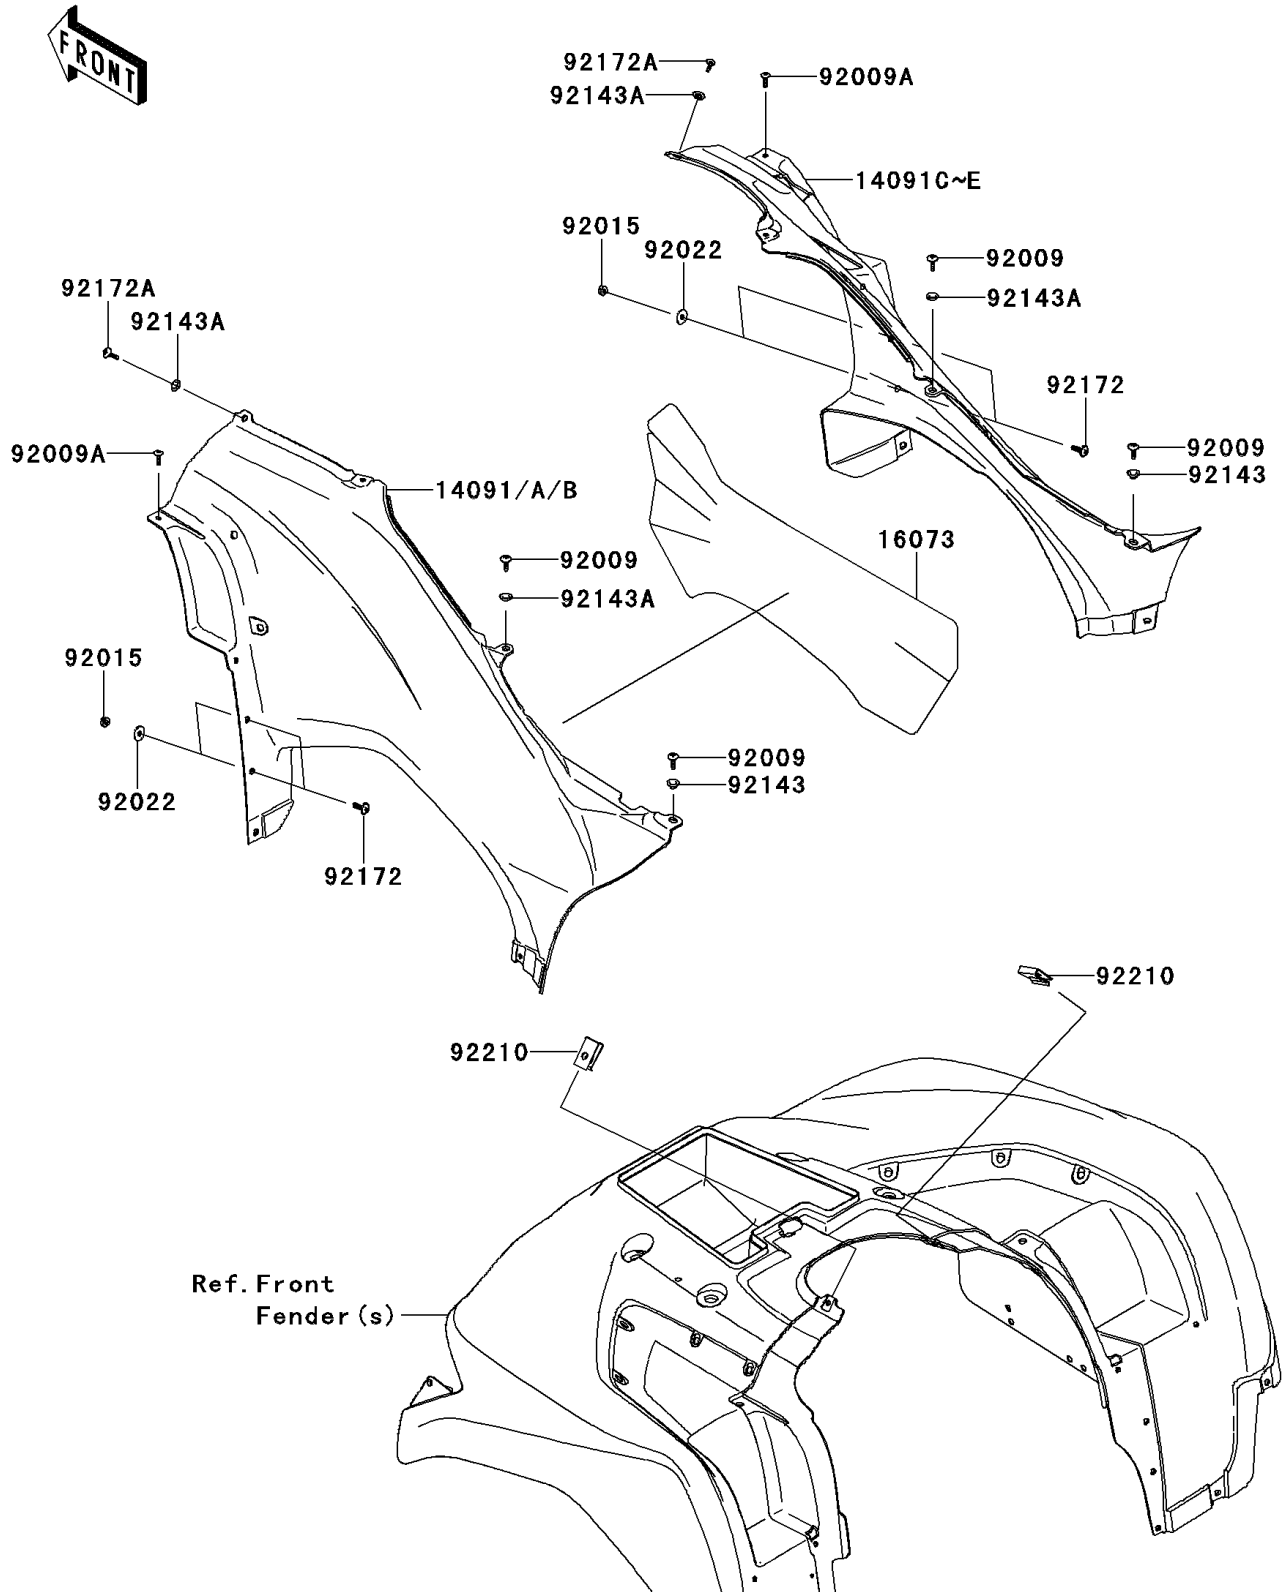

2012 BRUTE FORCE® 750 4x4i PARTS DIAGRAM

Side Covers

F2611

2012 BRUTE FORCE® 750 4x4i PARTS LIST

Side Covers

ITEM NAME	PART NUMBER	QUANTITY
COVER,SIDE,LH,A.RED (Ref # 14091)	14091-0137-260	1
COVER,SIDE,RH,A.RED (Ref # 14091C)	14091-0138-260	1
INSULATOR,SIDE COVER,LH (Ref # 16073)	16073-0723	1
SCREW,6X16 (Ref # 92009)	92009-1621	4
SCREW,5X18 (Ref # 92009A)	92009-1655	2
NUT,LOCK,FLANGED,6MM (Ref # 92015)	92015-1603	4
WASHER,6.5X20X1.6,BLACK (Ref # 92022)	92022-1346	4
COLLAR (Ref # 92143)	92143-1057	2
COLLAR (Ref # 92143A)	92143-1087	4
SCREW,6X18 (Ref # 92172)	92172-0002	4
SCREW,TAPPING,6X20 (Ref # 92172A)	92172-0488	2
NUT,LEAF SPRING,6MM (Ref # 92210)	92210-0624	2