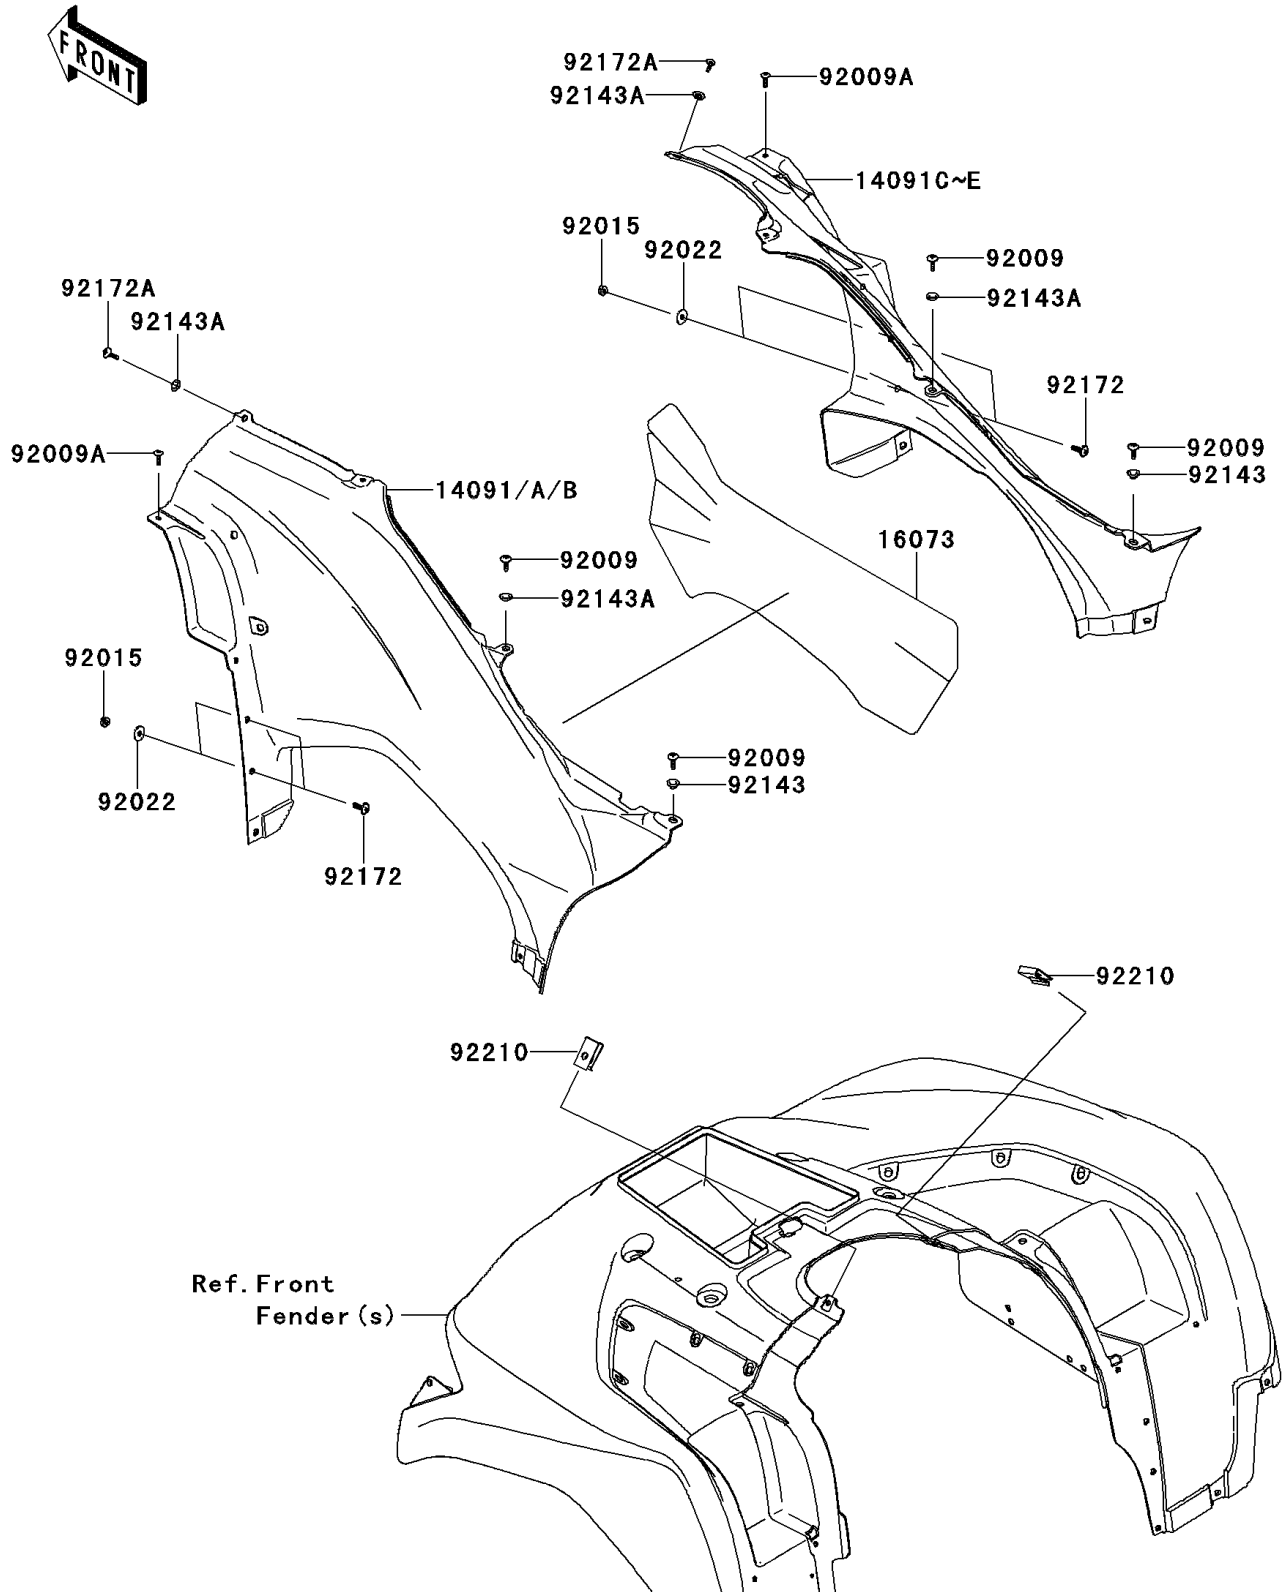

2014 BRUTE FORCE® 750 4x4i PARTS DIAGRAM

Side Covers

F2611

2014 BRUTE FORCE® 750 4x4i PARTS LIST

Side Covers

ITEM NAME	PART NUMBER	QUANTITY
COVER,SIDE,LH,B.WHITE (Ref # 14091A)	14091-0137-266	1
COVER,SIDE,RH,B.WHITE (Ref # 14091D)	14091-0138-266	1
INSULATOR,SIDE COVER,LH (Ref # 16073)	16073-0723	1
SCREW,6X16 (Ref # 92009)	92009-1621	4
SCREW,5X18 (Ref # 92009A)	92009-1655	2
NUT,LOCK,FLANGED,6MM (Ref # 92015)	92015-1603	4
WASHER,6.5X20X1.6,BLACK (Ref # 92022)	92022-1346	4
COLLAR (Ref # 92143)	92143-1057	2
COLLAR (Ref # 92143A)	92143-1087	4
SCREW,6X18 (Ref # 92172)	92172-0002	4
SCREW,TAPPING,6X20 (Ref # 92172A)	92172-0488	2
NUT,LEAF SPRING,6MM (Ref # 92210)	92210-0624	2