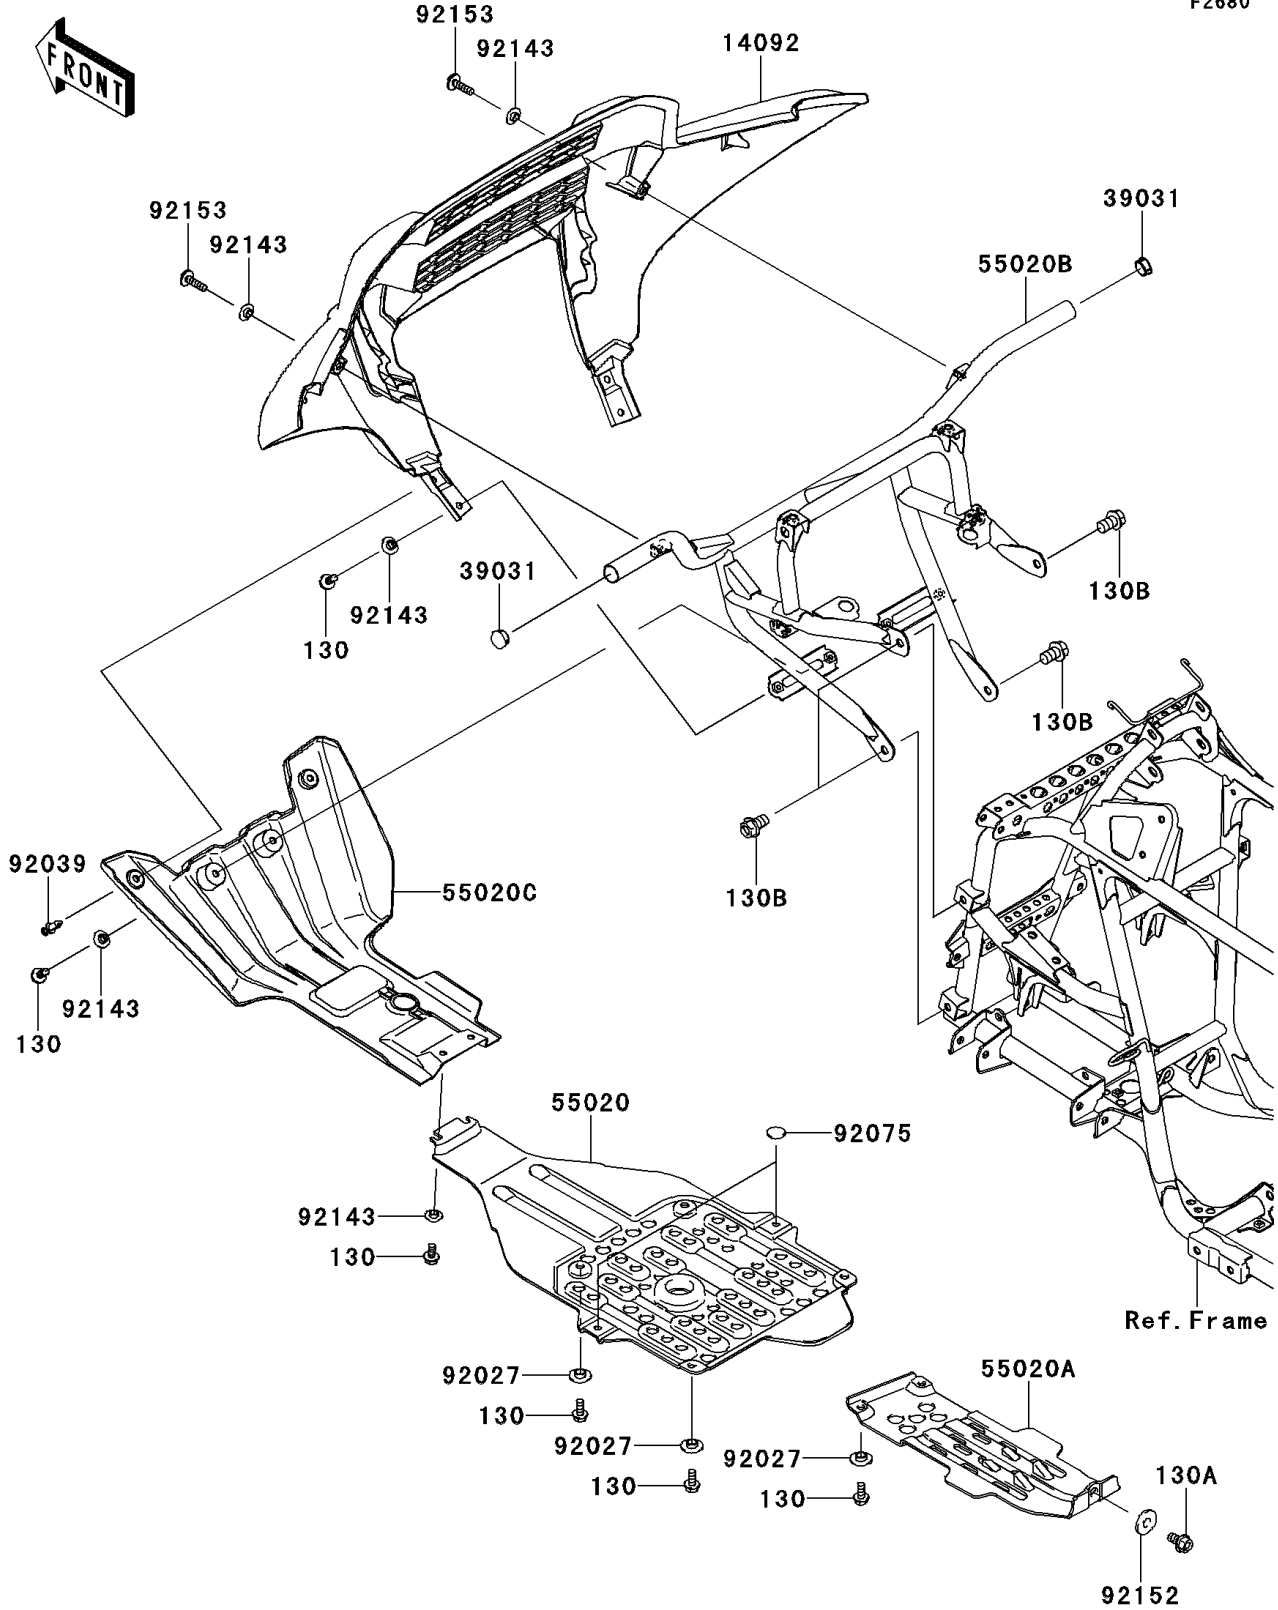

2013 BRUTE FORCE® 750 4x4i PARTS DIAGRAM

Guard(s)

F2680

2013 BRUTE FORCE® 750 4x4i PARTS LIST

Guard(s)

ITEM NAME	PART NUMBER	QUANTITY
BOLT-FLANGED,6X14 (Ref # 130)	130BA0614	12
BOLT-FLANGED,8X14 (Ref # 130A)	130BA0814	1
BOLT-FLANGED,10X16 (Ref # 130B)	130BB1016	4
COVER,BUMPER,F.BLACK (Ref # 14092)	14092-0188-6Z	1
CAP-END (Ref # 39031)	39031-0011	2
GUARD,ENGINE (Ref # 55020)	55020-0065	1
GUARD,REAR GEAR BOX (Ref # 55020A)	55020-0105	1
GUARD,FR (Ref # 55020B)	55020-0392	1
GUARD,FRONT SKID,F.BLACK (Ref # 55020C)	55020-0426-6Z	1
COLLAR,L=4.7 (Ref # 92027)	92027-1964	6
RIVET (Ref # 92039)	92039-1229	2
DAMPER,RUBBER (Ref # 92075)	92075-261	2
COLLAR (Ref # 92143)	92143-1087	8
COLLAR (Ref # 92152)	92152-0198	1
BOLT,SOCKET,6X22 (Ref # 92153)	92153-0574	2