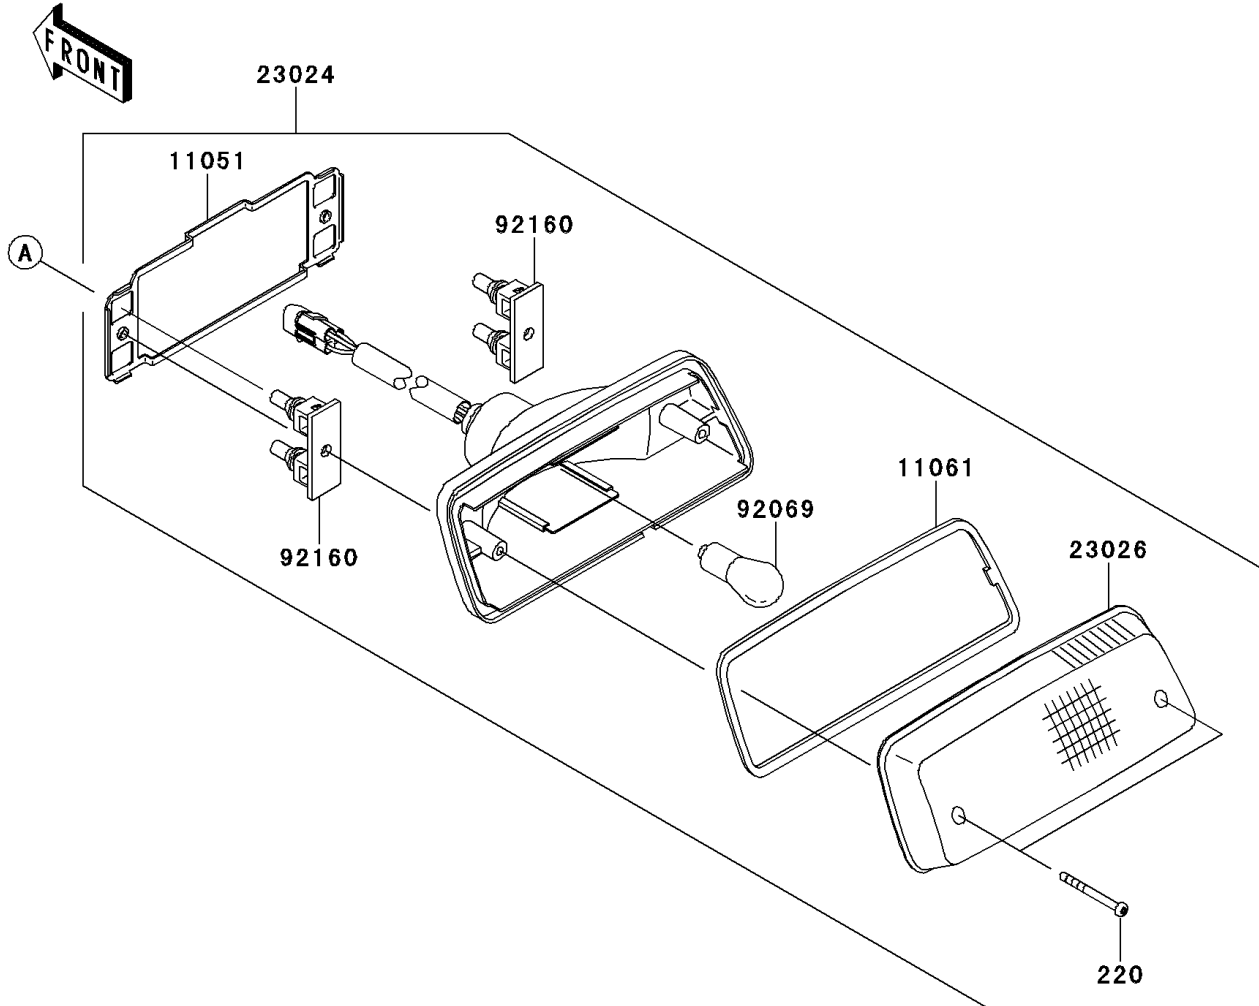

2012 BRUTE FORCE® 750 4x4i PARTS DIAGRAM

Taillight(s)

F2720

2012 BRUTE FORCE® 750 4x4i PARTS LIST

Taillight(s)

ITEM NAME	PART NUMBER	QUANTITY
SCREW-PAN-CROS,4X40 (Ref # 220)	220AA0440	2
BRACKET,TAIL LAMP (Ref # 11051)	11051-1870	1
GASKET,TAIL LAMP LENS (Ref # 11061)	11061-0055	1
LAMP-ASSY-TAIL (Ref # 23024)	23024-0302	1
LENS,TAIL LAMP (Ref # 23026)	23026-1230	1
BULB,12V 21/5W (Ref # 92069)	92069-063	1
DAMPER,TAIL LAMP (Ref # 92160)	92160-1053	2