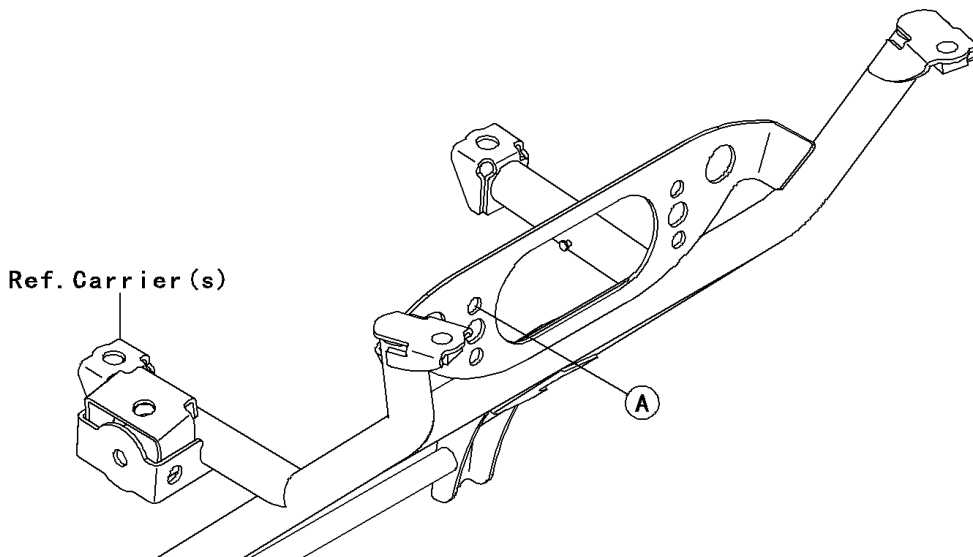

2012 BRUTE FORCE® 750 4x4i PARTS DIAGRAM

Taillight(s)

F2720

2012 BRUTE FORCE® 750 4x4i PARTS LIST

Taillight(s)

ITEM NAME	PART NUMBER	QUANTITY
SCREW-PAN-CROS,4X40 (Ref # 220)	220AA0440	2
BRACKET,TAIL LAMP (Ref # 11051)	11051-1870	1
GASKET,TAIL LAMP LENS (Ref # 11061)	11061-0055	1
LAMP-ASSY-TAIL (Ref # 23024)	23024-0302	1
LENS,TAIL LAMP (Ref # 23026)	23026-1230	1
BULB,12V 21/5W (Ref # 92069)	92069-063	1
DAMPER,TAIL LAMP (Ref # 92160)	92160-1053	2