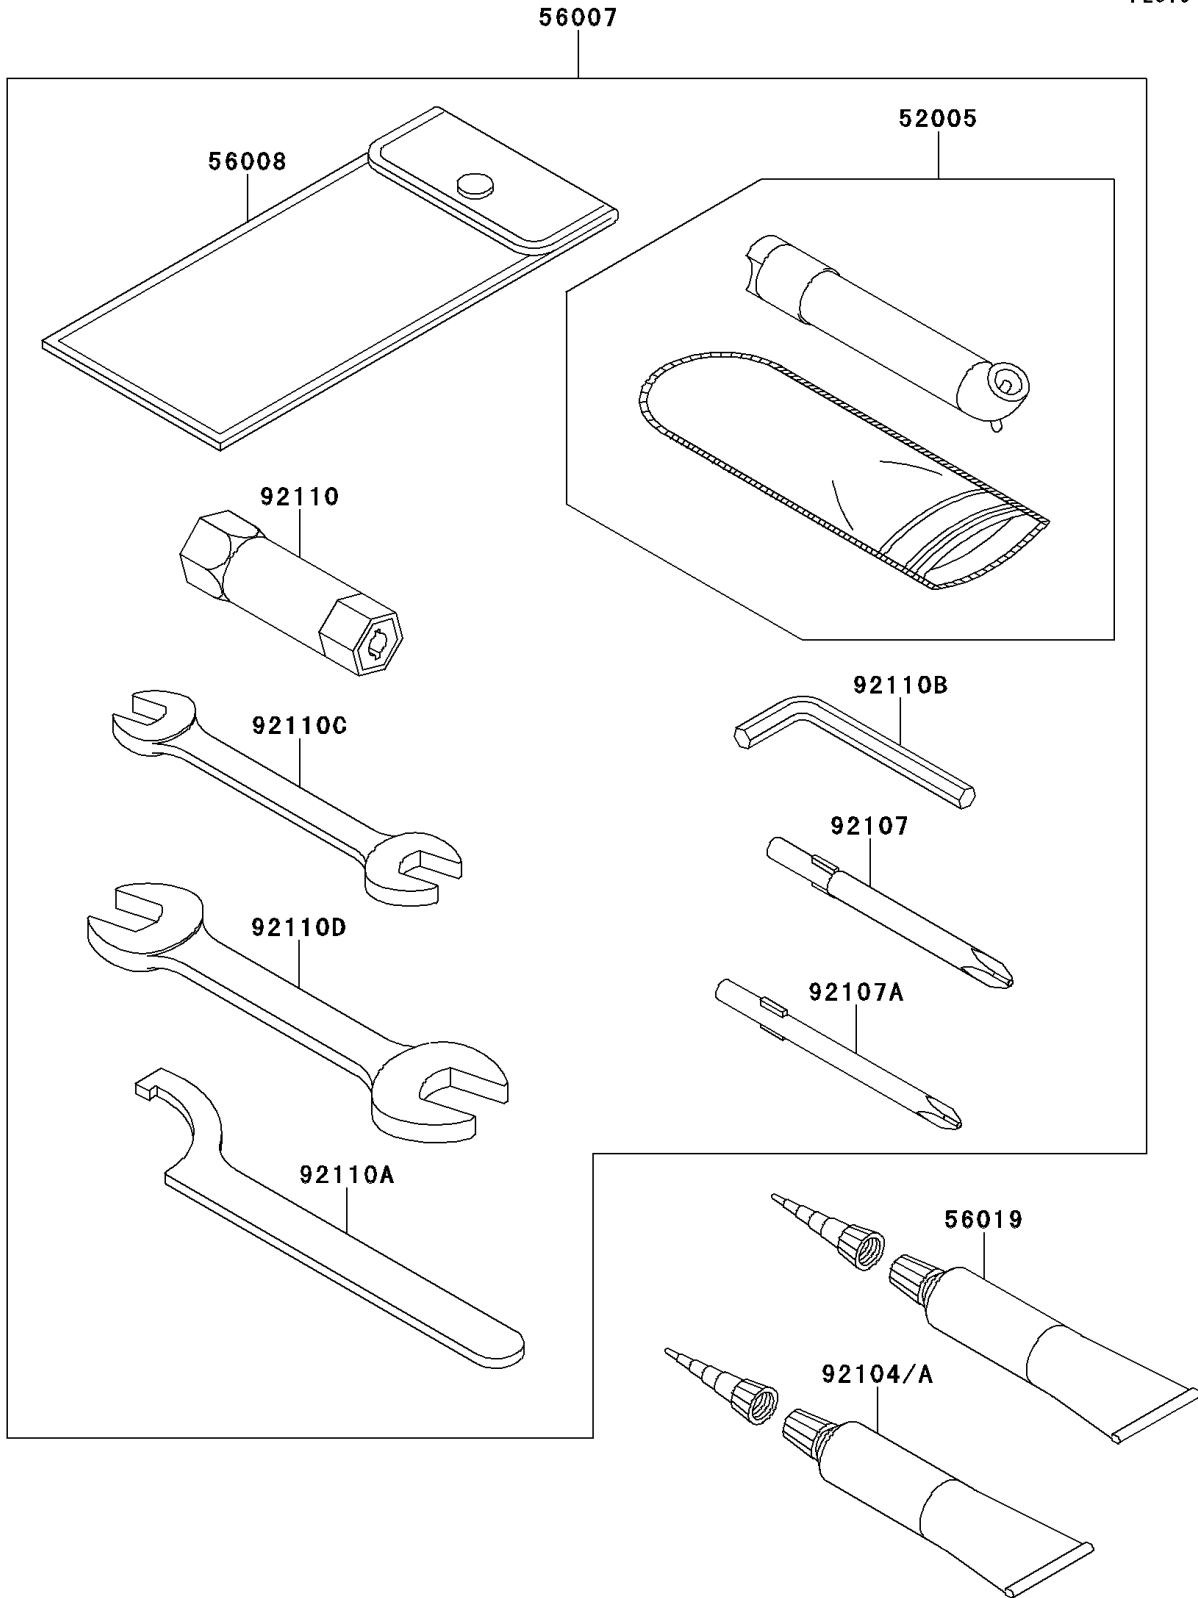

2012 BRUTE FORCE® 750 4x4i PARTS DIAGRAM

Owner's Tools

F2810

2012 BRUTE FORCE® 750 4x4i PARTS LIST

Owner's Tools

ITEM NAME	PART NUMBER	QUANTITY
GAUGE,AIR (Ref # 52005)	52005-1082	1
TOOL-KIT (Ref # 56007)	56007-0014	1
BAG,TOOL (Ref # 56008)	56008-1007	1
GASKET-LIQUID,TB1211,WHITE (Ref # 56019)	56019-120	1
GASKET-LIQUID,TB1211F,CLEAR (Ref # 92104)	92104-0004	1
GASKET-LIQUID,TB1216,GRAY (Ref # 92104A)	92104-1063	1
TOOL-DRIVER,#3PHILLIPS (Ref # 92107)	92107-005	1
TOOL-DRIVER,#2PHILLIPS (Ref # 92107A)	92107-1053	1
TOOL-WRENCH,BOX,16MM (Ref # 92110)	92110-1116	1
TOOL-WRENCH,HOOK (Ref # 92110A)	92110-1129	1
TOOL-WRENCH,ALLEN,3MM (Ref # 92110B)	92110-1140	1
TOOL-WRENCH,OPEN END,10X12 (Ref # 92110C)	92110-1152	1
TOOL-WRENCH,OPEN END,14X17 (Ref # 92110D)	92110-1153	1