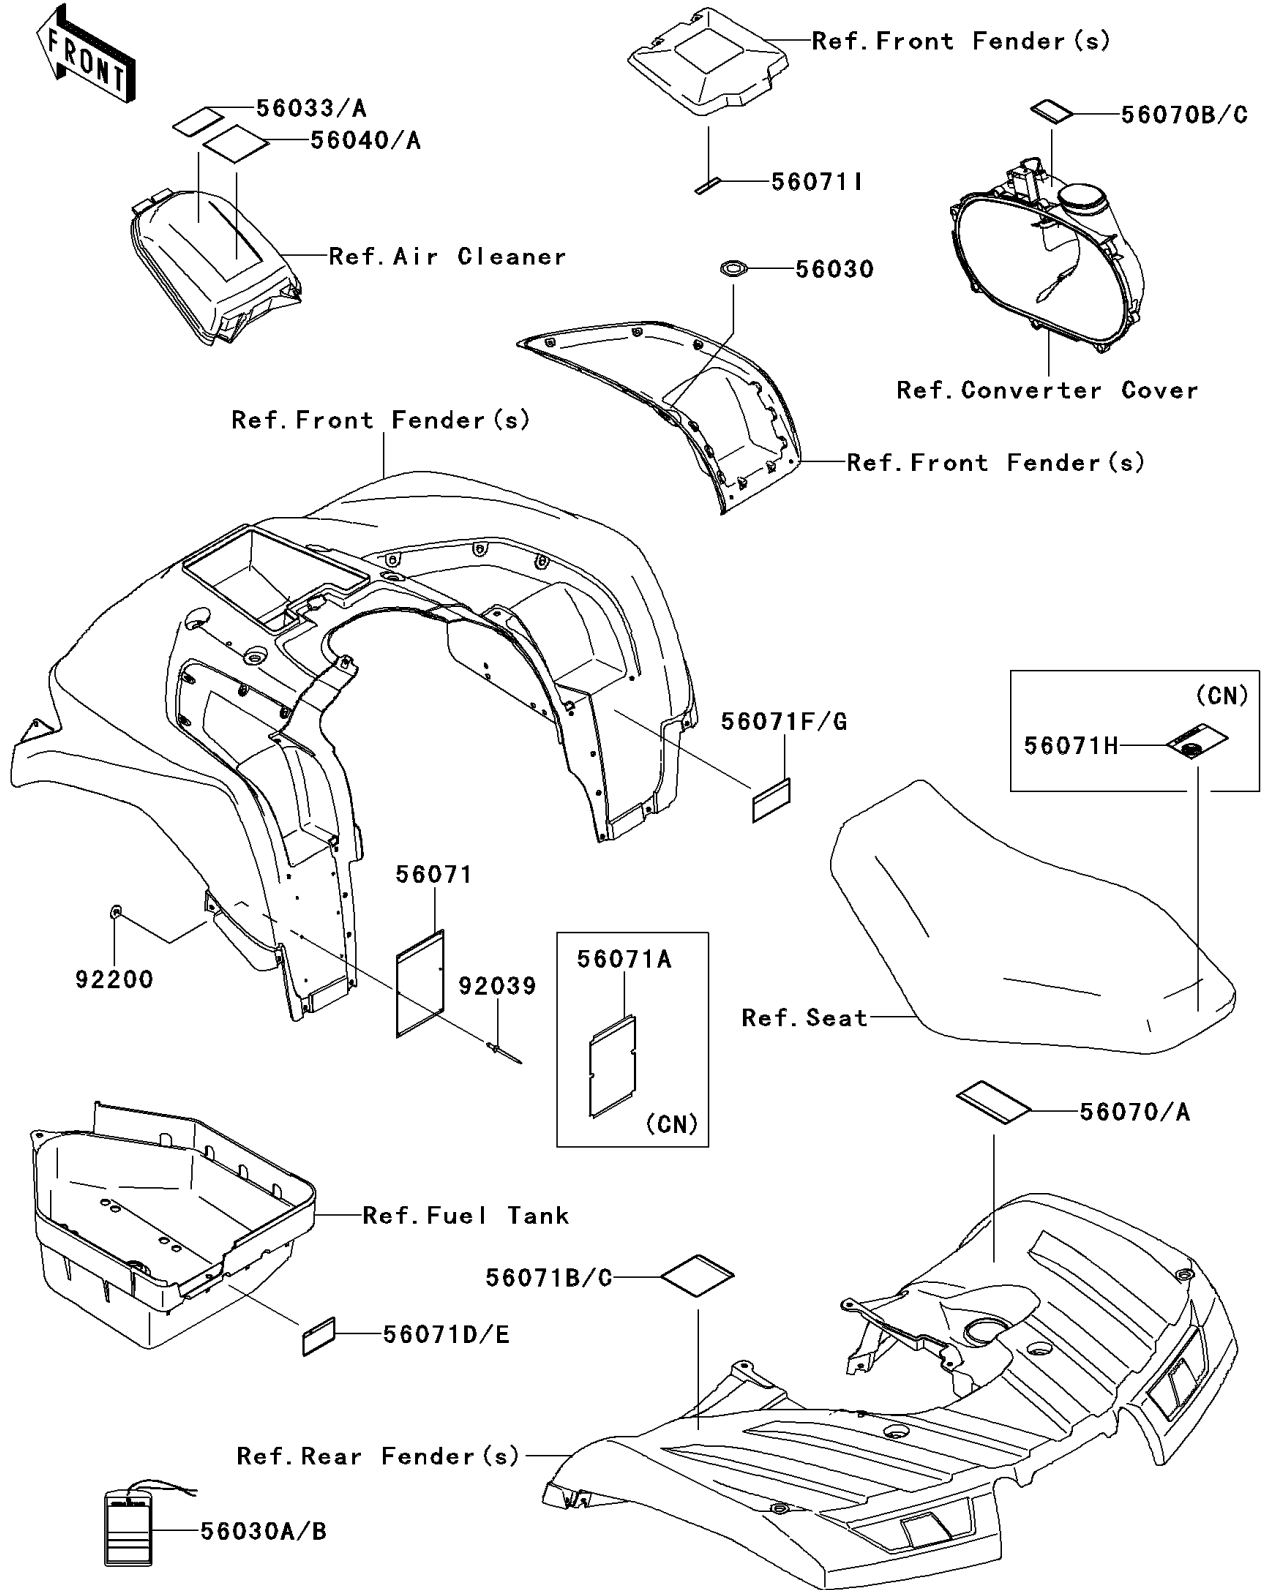

2014 BRUTE FORCE® 750 4x4i PARTS DIAGRAM

Labels

F2860

2014 BRUTE FORCE® 750 4x4i PARTS LIST

Labels

ITEM NAME	PART NUMBER	QUANTITY
LABEL,IGNITION SWITCH (Ref # 56030)	56030-0018	1
LABEL,HANGTAG (Ref # 56030A)	56030-0194	1
LABEL-MANUAL,AIR CLEANER (Ref # 56033)	56033-0064	1
LABEL-WARNING,UNDER 16 (Ref # 56040)	56040-1276	1
LABEL-WARNING,DRIVE BELT (Ref # 56070)	56070-0038	1
LABEL-WARNING,SERIOUS INJURY (Ref # 56071)	56071-0057	1
LABEL-WARNING,TIRE&MAX LOAD (Ref # 56071B)	56071-0073	1
LABEL-WARNING,TOWING (Ref # 56071D)	56071-0079	1
LABEL-WARNING,SHIFT LEVER (Ref # 56071F)	56071-0090	1
LABEL-WARNING,STORAGE (Ref # 56071I)	56071-0199	1
RIVET,3.2X8 (Ref # 92039)	92039-3763	6
WASHER,3.5X8X1 (Ref # 92200)	92200-1251	6
LABEL,HANGTAG,FRN (Ref # 56030B)	56030-0197	1
LABEL-MANUAL,AIR CLEANER,FRN (Ref # 56033A)	56033-0308	1
LABEL-WARNING,AGE,FRN (Ref # 56040A)	56040-1325	1
LABEL-WARNING,DRIVE BELT,FRN (Ref # 56070A)	56070-0039	1
LABEL-WARNING,GENERAL,FRN (Ref # 56071A)	56071-0059	1
LABEL-WARNING,TIRE INFO,FRN (Ref # 56071C)	56071-0074	1
LABEL-WARNING,TRAILER TOWING,FRN (Ref # 56071E)	56071-0080	1
LABEL-WARNING,SHIFT LEVER,FRN (Ref # 56071G)	56071-0092	1
LABEL-WARNING,NO PASSENGER,FRN (Ref # 56071H)	56071-0097	1