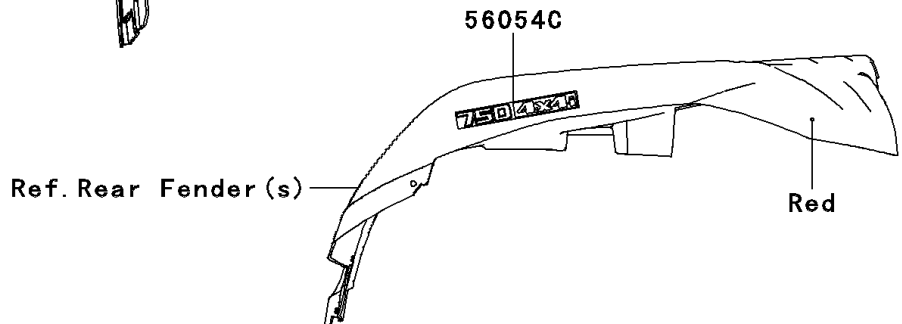

2012 BRUTE FORCE® 750 4x4i PARTS DIAGRAM

Decals(Red)(LCF/LCS)

F2861

2012 BRUTE FORCE® 750 4x4i PARTS LIST

Decals(Red)(LCF/LGS)

ITEM NAME	PART NUMBER	QUANTITY
MARK,FUEL INJECTED V-TWIN (Ref # 56054)	56054-0229	1
MARK,FR FENDER,BRUTE FORCE (Ref # 56054A)	56054-0754	2
MARK,RR FENDER,BRUTE FORCE (Ref # 56054B)	56054-0755	1
MARK,RR FENDER,750 4X4I (Ref # 56054C)	56054-0759	2
PATTERN,SIDE COVER,LH (Ref # 56069)	56069-1120	1
PATTERN,SIDE COVER,RH (Ref # 56069A)	56069-1121	1
MARK,RR FENDER,KAWASAKI (Ref # 56052)	56052-0928	1