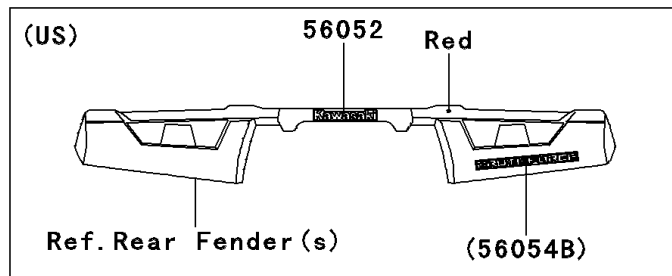

2012 BRUTE FORCE® 750 4x4i PARTS DIAGRAM

Decals(Red)(LCF/LCS)

F2861

2012 BRUTE FORCE® 750 4x4i PARTS LIST

Decals(Red)(LCF/LGS)

ITEM NAME	PART NUMBER	QUANTITY
MARK,FUEL INJECTED V-TWIN (Ref # 56054)	56054-0229	1
MARK,FR FENDER,BRUTE FORCE (Ref # 56054A)	56054-0754	2
MARK,RR FENDER,BRUTE FORCE (Ref # 56054B)	56054-0755	1
MARK,RR FENDER,750 4X4I (Ref # 56054C)	56054-0759	2
PATTERN,SIDE COVER,LH (Ref # 56069)	56069-1120	1
PATTERN,SIDE COVER,RH (Ref # 56069A)	56069-1121	1
MARK,RR FENDER,KAWASAKI (Ref # 56052)	56052-0928	1