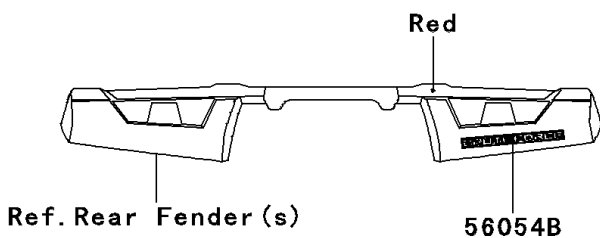

2012 BRUTE FORCE® 750 4x4i PARTS DIAGRAM

Decals(Red)(LCF/LCS)

F2861

2012 BRUTE FORCE® 750 4x4i PARTS LIST

Decals(Red)(LCF/LGS)

ITEM NAME	PART NUMBER	QUANTITY
MARK,FUEL INJECTED V-TWIN (Ref # 56054)	56054-0229	1
MARK,FR FENDER,BRUTE FORCE (Ref # 56054A)	56054-0754	2
MARK,RR FENDER,BRUTE FORCE (Ref # 56054B)	56054-0755	1
MARK,RR FENDER,750 4X4I (Ref # 56054C)	56054-0759	2
PATTERN,SIDE COVER,LH (Ref # 56069)	56069-1120	1
PATTERN,SIDE COVER,RH (Ref # 56069A)	56069-1121	1
MARK,RR FENDER,KAWASAKI (Ref # 56052)	56052-0928	1