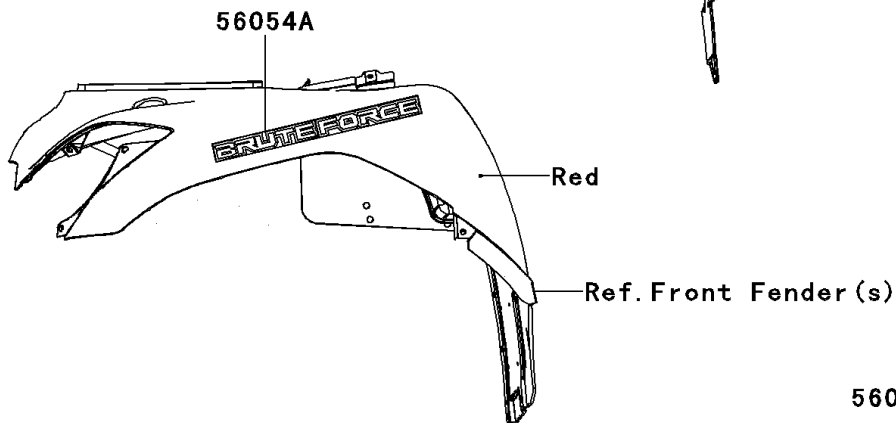

2012 BRUTE FORCE® 750 4x4i PARTS DIAGRAM

Decals(Red)(LCF/LCS)

F2861

2012 BRUTE FORCE® 750 4x4i PARTS LIST

Decals(Red)(LCF/LGS)

ITEM NAME	PART NUMBER	QUANTITY
MARK,FUEL INJECTED V-TWIN (Ref # 56054)	56054-0229	1
MARK,FR FENDER,BRUTE FORCE (Ref # 56054A)	56054-0754	2
MARK,RR FENDER,BRUTE FORCE (Ref # 56054B)	56054-0755	1
MARK,RR FENDER,750 4X4I (Ref # 56054C)	56054-0759	2
PATTERN,SIDE COVER,LH (Ref # 56069)	56069-1120	1
PATTERN,SIDE COVER,RH (Ref # 56069A)	56069-1121	1
MARK,RR FENDER,KAWASAKI (Ref # 56052)	56052-0928	1