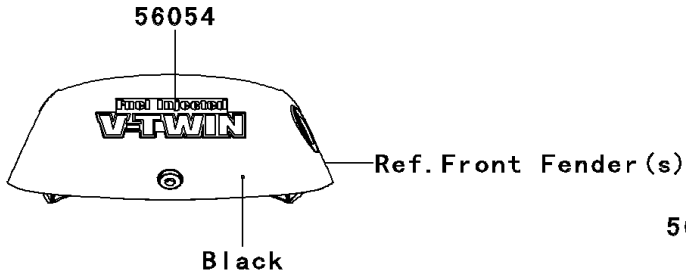

2012 BRUTE FORCE® 750 4x4i PARTS DIAGRAM

Decals(Red)(LCF/LCS)

F2861

2012 BRUTE FORCE® 750 4x4i PARTS LIST

Decals(Red)(LCF/LGS)

ITEM NAME	PART NUMBER	QUANTITY
MARK,FUEL INJECTED V-TWIN (Ref # 56054)	56054-0229	1
MARK,FR FENDER,BRUTE FORCE (Ref # 56054A)	56054-0754	2
MARK,RR FENDER,BRUTE FORCE (Ref # 56054B)	56054-0755	1
MARK,RR FENDER,750 4X4I (Ref # 56054C)	56054-0759	2
PATTERN,SIDE COVER,LH (Ref # 56069)	56069-1120	1
PATTERN,SIDE COVER,RH (Ref # 56069A)	56069-1121	1
MARK,RR FENDER,KAWASAKI (Ref # 56052)	56052-0928	1