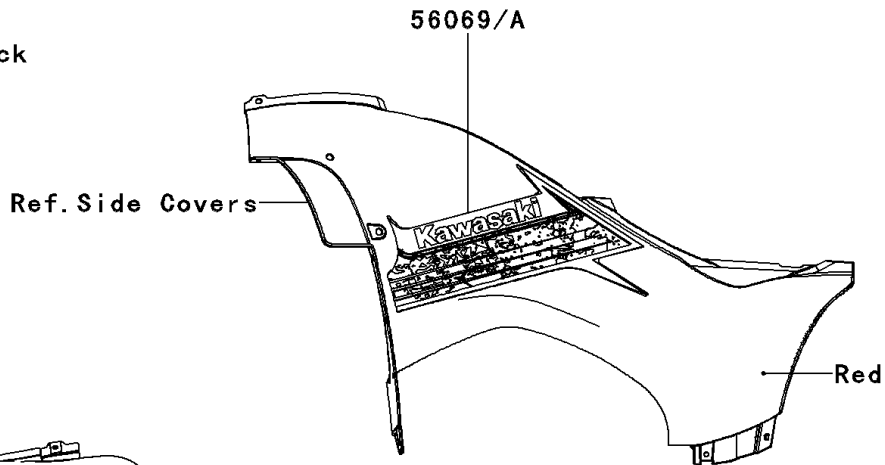

2012 BRUTE FORCE® 750 4x4i PARTS DIAGRAM

Decals(Red)(LCF/LCS)

F2861

2012 BRUTE FORCE® 750 4x4i PARTS LIST

Decals(Red)(LCF/LGS)

ITEM NAME	PART NUMBER	QUANTITY
MARK,FUEL INJECTED V-TWIN (Ref # 56054)	56054-0229	1
MARK,FR FENDER,BRUTE FORCE (Ref # 56054A)	56054-0754	2
MARK,RR FENDER,BRUTE FORCE (Ref # 56054B)	56054-0755	1
MARK,RR FENDER,750 4X4I (Ref # 56054C)	56054-0759	2
PATTERN,SIDE COVER,LH (Ref # 56069)	56069-1120	1
PATTERN,SIDE COVER,RH (Ref # 56069A)	56069-1121	1
MARK,RR FENDER,KAWASAKI (Ref # 56052)	56052-0928	1