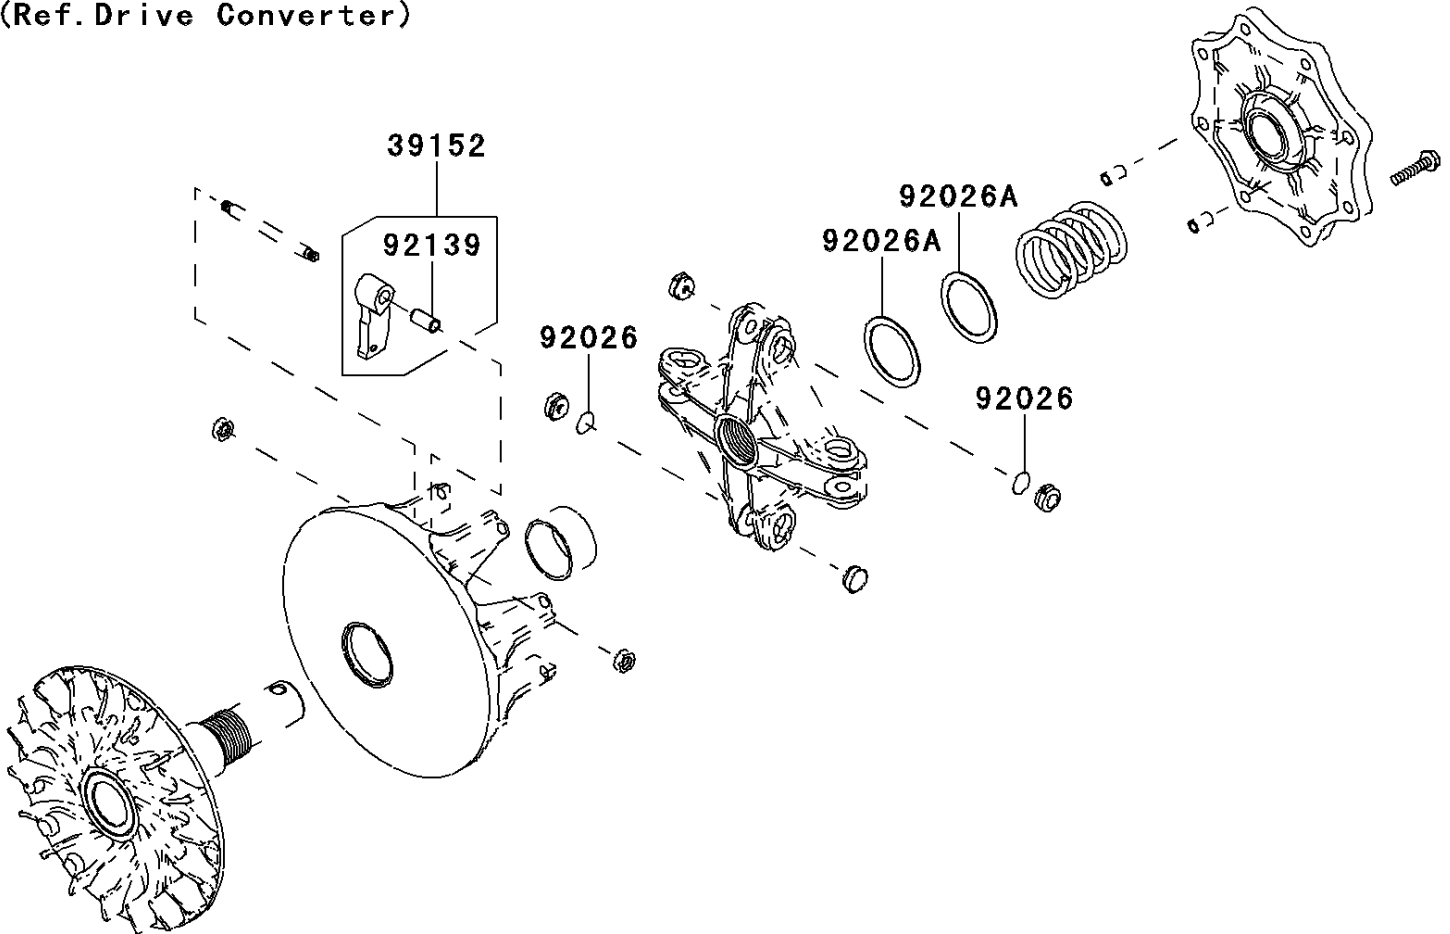

# 2012 BRUTE FORCE® 750 4x4i PARTS DIAGRAM

Optional Parts

F2890

(Ref. Drive Converter)

## 2012 BRUTE FORCE® 750 4x4i PARTS LIST

### Optional Parts

ITEM NAME	PART NUMBER	QUANTITY
WEIGHT-RAMP (Ref # 39152)	39152-0091	4
SPACER,T=0.1 (Ref # 92026)	92026-0038	2
SPACER,39X49.5X1.0 (Ref # 92026A)	92026-1603	2
BUSHING (Ref # 92139)	92139-0215	4