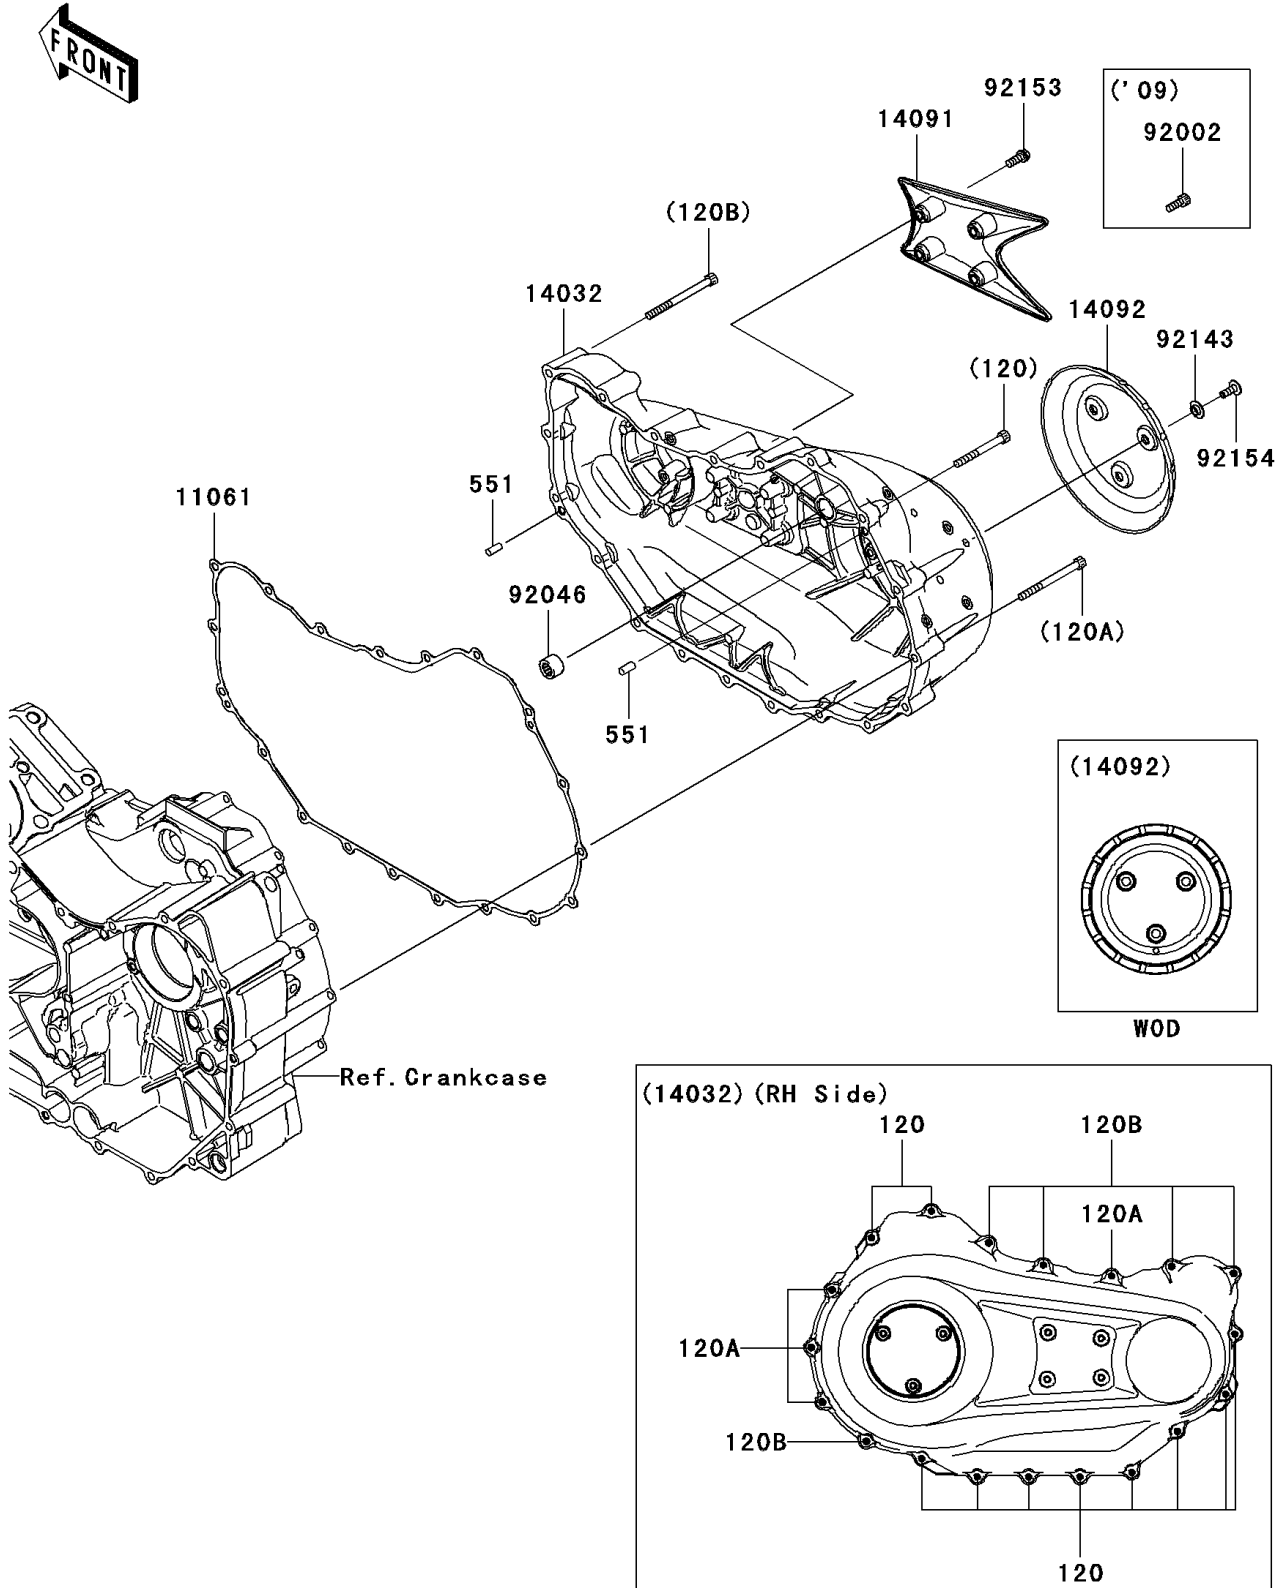

2011 VULCAN® 1700 CLASSIC PARTS DIAGRAM

Right Engine Cover(s)

E1436

2011 VULCAN® 1700 CLASSIC PARTS LIST

Right Engine Cover(s)

ITEM NAME	PART NUMBER	QUANTITY
BOLT-SOCKET,6X50 (Ref # 120)	120CC0650	10
BOLT-SOCKET,6X65 (Ref # 120A)	120CC0665	4
BOLT-SOCKET,6X75 (Ref # 120B)	120CC0675	5
PIN-DOWEL,6X14 (Ref # 551)	551A0614	2
GASKET,CLUTCH COVER (Ref # 11061)	11061-0337	1
COVER-CLUTCH (Ref # 14032)	14032-0141	1
COVER,CLUTCH,OUTER (Ref # 14091)	14091-0995	1
COVER,CLUTCH OUTER (Ref # 14092)	14092-0033	1
BEARING-NEEDLE,HK1212V11 (Ref # 92046)	92046-1292	1
COLLAR (Ref # 92143)	92143-1087	3
BOLT,6X16 (Ref # 92153)	92153-0825	4
BOLT,SOCKET,6X16 (Ref # 92154)	92154-0257	3