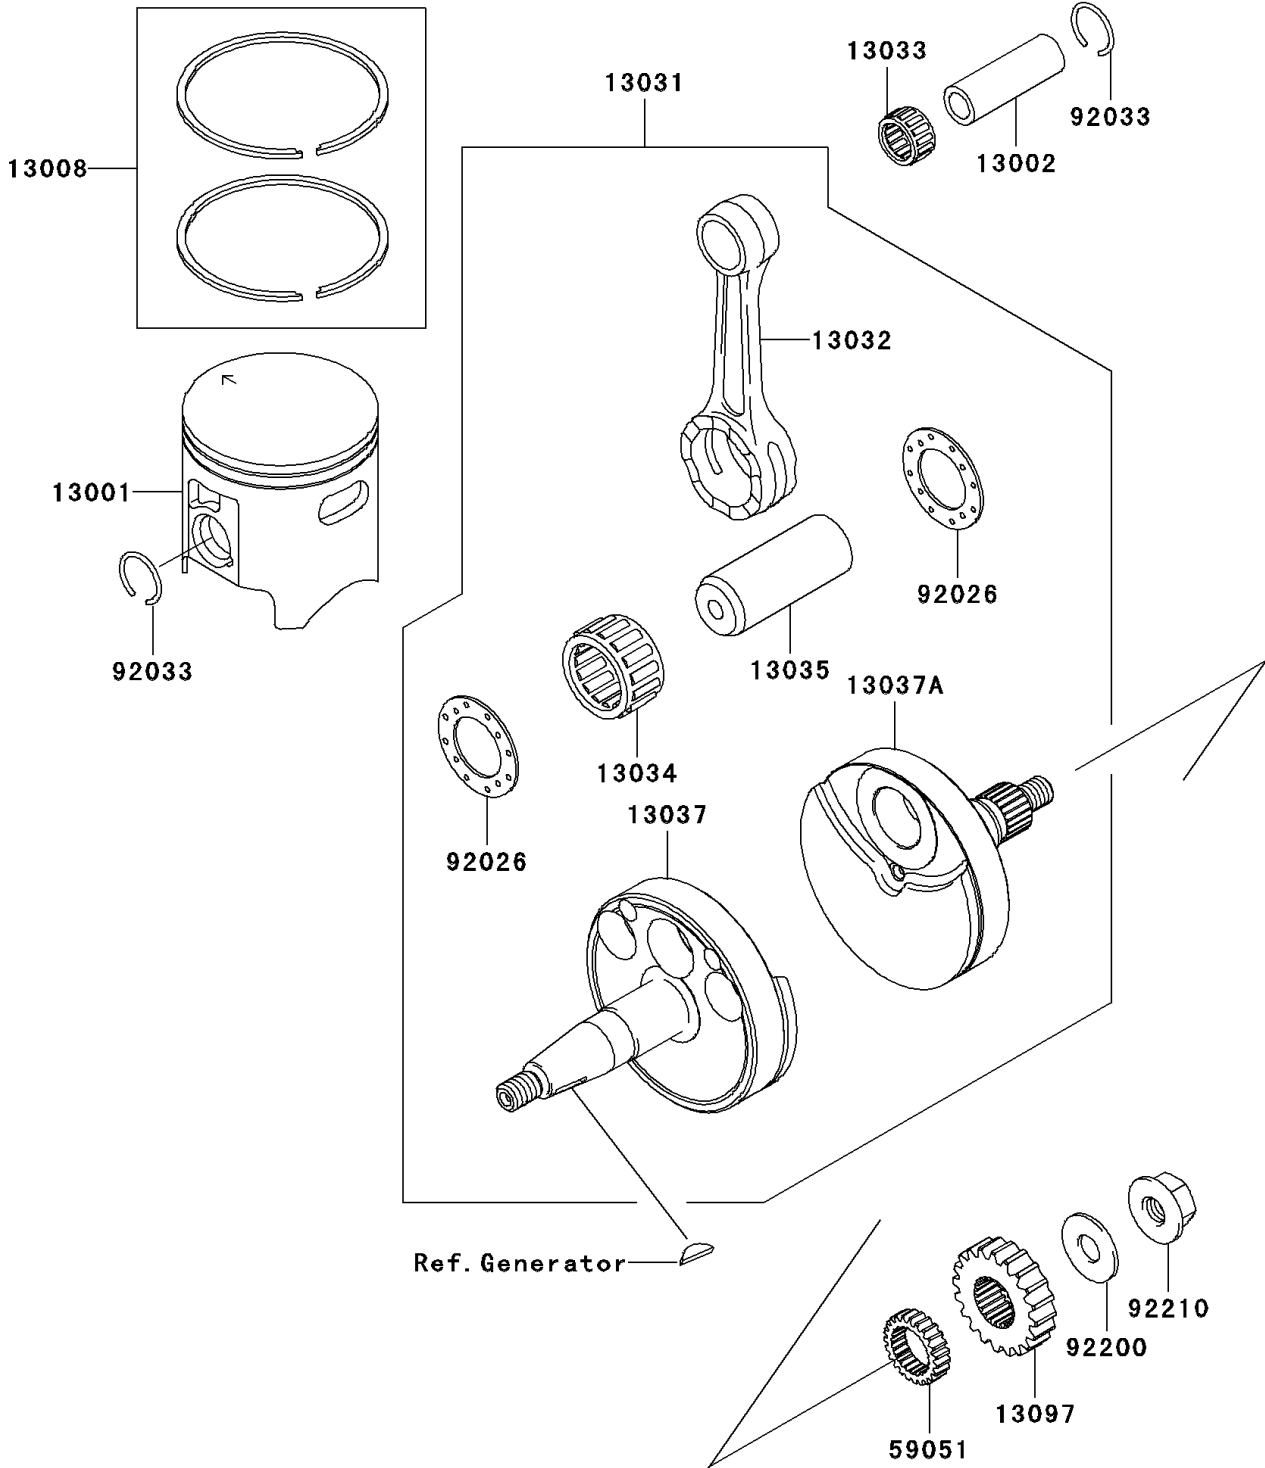

# 2006 KX100 PARTS DIAGRAM

Crankshaft/Piston(s)

E1320

## 2006 KX100 PARTS LIST

### Crankshaft/Piston(s)

ITEM NAME	PART NUMBER	QUANTITY
PISTON-ENGINE (Ref # 13001)	13001-0037	1
PIN-PISTON (Ref # 13002)	13002-1018	1
RING-SET-PISTON (Ref # 13008)	13008-1107	1
CRANKSHAFT-COMP (Ref # 13031)	13031-0040	1
ROD-CONNECTING (Ref # 13032)	13032-1230	1
BEARING-SMALL END (Ref # 13033)	13033-1060	1
BEARING-BIG END,SKTZ 222916EGS (Ref # 13034)	13034-0013	1
PIN-CRANK (Ref # 13035)	13035-1054	1
CRANKSHAFT,LH (Ref # 13037)	13037-0050	1
CRANKSHAFT,RH (Ref # 13037A)	13037-0051	1
GEAR-PRIMARY SPUR,20T (Ref # 13097)	13097-1148	1
GEAR-SPUR,PUMP,23T (Ref # 59051)	59051-1146	1
SPACER,22.2X37X1.0 (Ref # 92026)	92026-1136	2
RING-SNAP (Ref # 92033)	92033-0005	2
WASHER,10.2X25X1.5 (Ref # 92200)	92200-0213	1
NUT,FLANGED,M10XL1.25 (Ref # 92210)	92210-0215	1