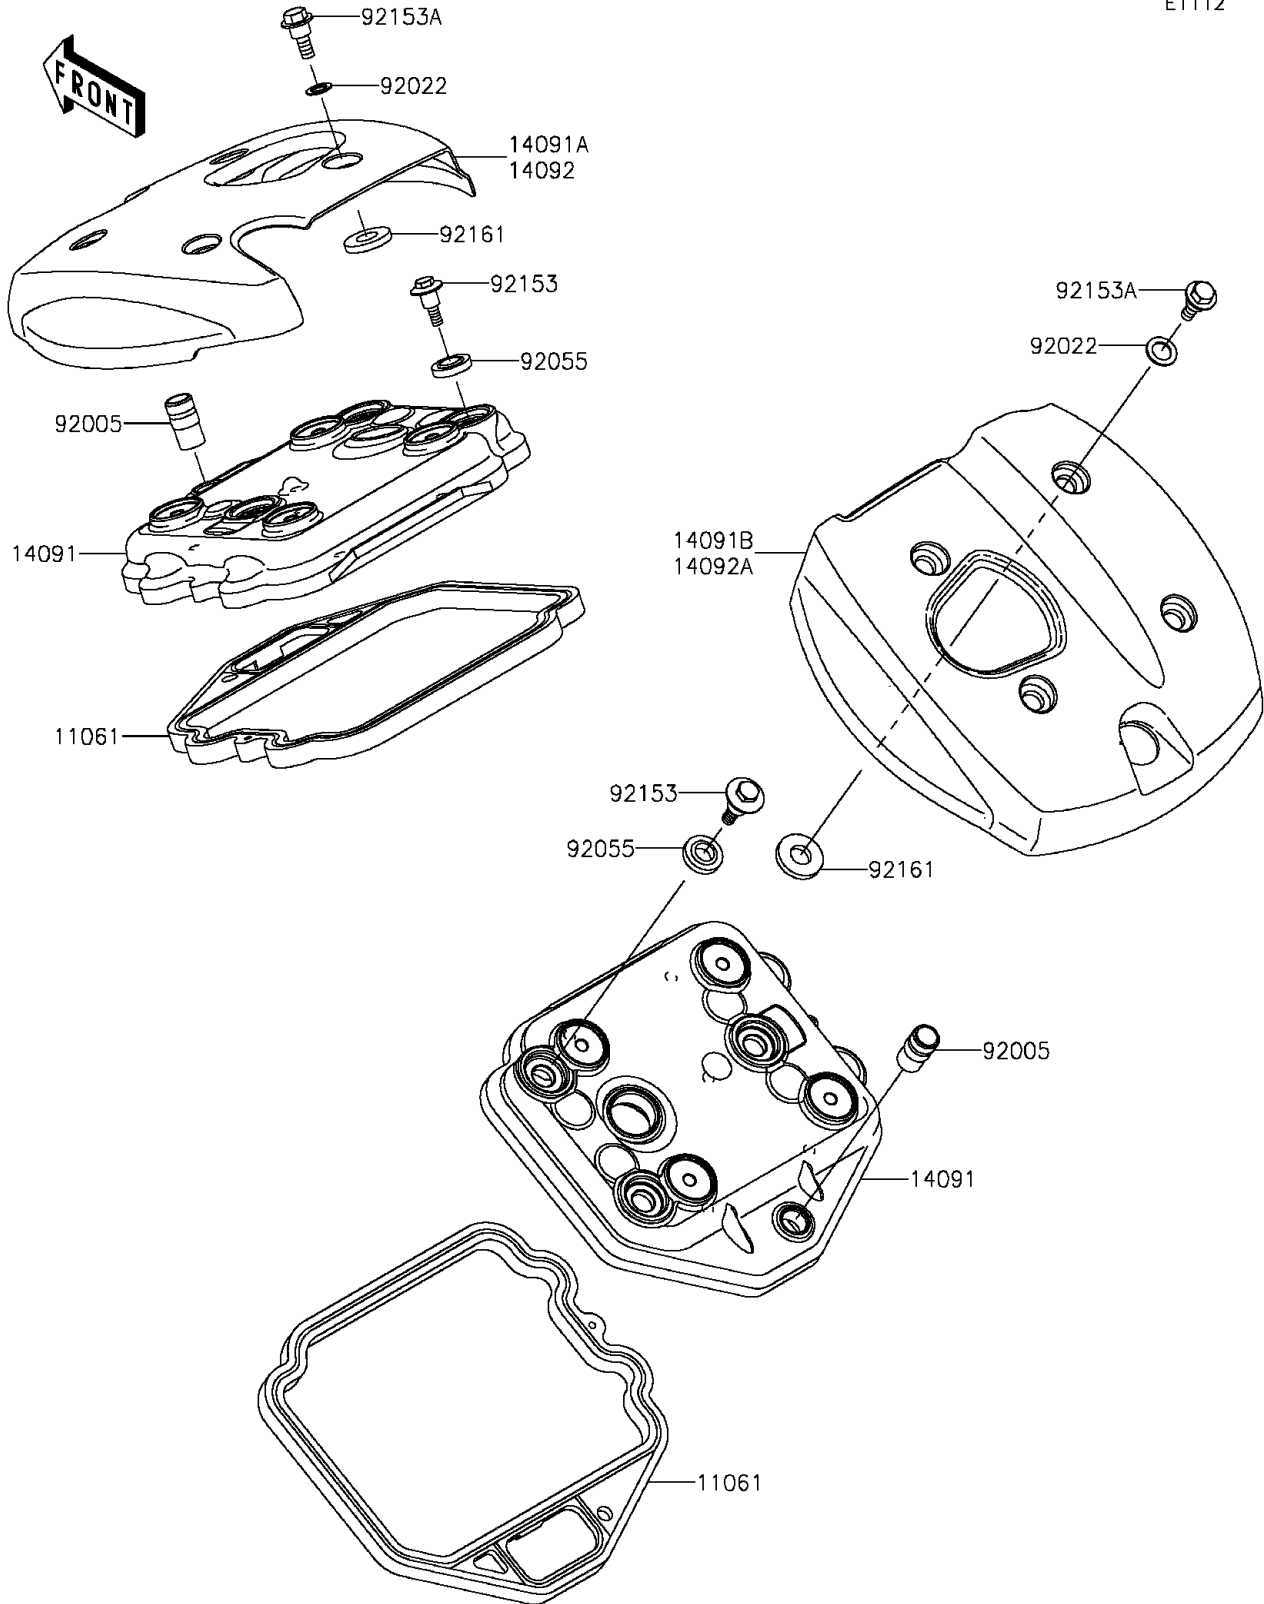

# 2015 VULCAN® 900 CUSTOM PARTS DIAGRAM

## Cylinder Head Cover

E1112

# 2015 VULCAN® 900 CUSTOM PARTS LIST

Cylinder Head Cover

ITEM NAME	PART NUMBER	QUANTITY
-----------	-------------	----------